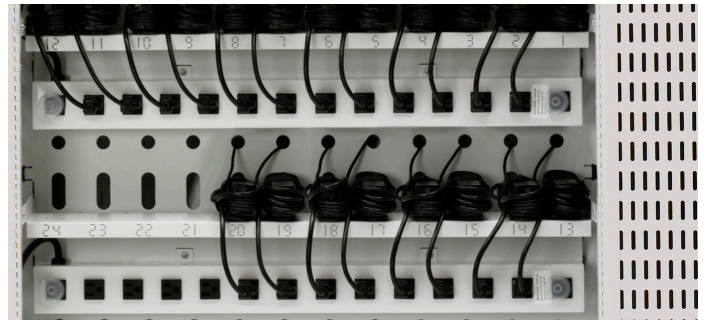

Easy rolling 5" all swivel casters for tight spaces and two can be fixed anytime to provide added directional control.

Back of the cart features number identification to help you visually manage each device and cable set.