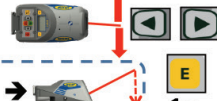

Spot Search

4 x D-Cell
Alkaline

2 x AA
Alkaline

4 x AA Alkaline

Pairing DG ↔ RC803

1

2

Pairing DG ↔ SF803

Line Scan

Line Set/Check

STOP

Reference Check

Standby

E 1x

E 1x

E 1x