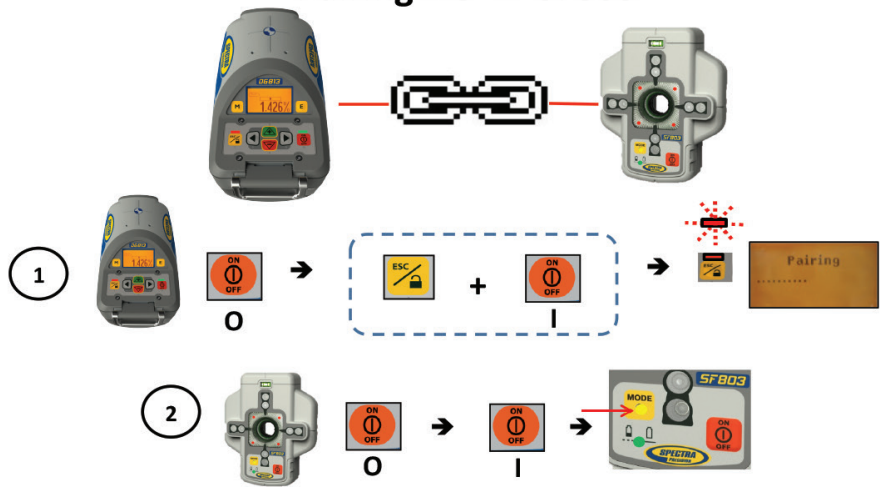

Spot Search

4 x D-Cell
Alkaline

2 x AA
Alkaline

4 x AA Alkaline

Pairing DG ↔ RC803

1

2

Pairing DG ↔ SF803

Line Scan

Line Set/Check

STOP

Reference Check

Standby

E 1x

E 1x

E 1x