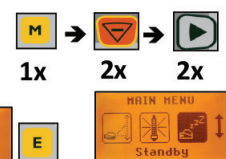

Reference Check

Standby

E 1x

E 1x

E 1x

E 1x