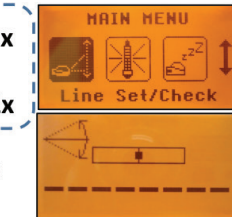

Spot Search

4 x D-Cell
Alkaline

2 x AA
Alkaline

4 x AA Alkaline

Pairing DG ↔ RC803

1

2

Pairing DG ↔ SF803

Line Scan

Line Set/Check

STOP

Reference Check

Standby

E 1x

E 1x

E 1x