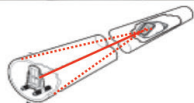

Spot Search

4 x D-Cell
Alkaline

2 x AA
Alkaline

4 x AA Alkaline

Pairing DG ↔ RC803

1

2

Pairing DG ↔ SF803

Line Scan

Line Set/Check

STOP

Reference Check

Standby

E 1x

E 1x

E 1x