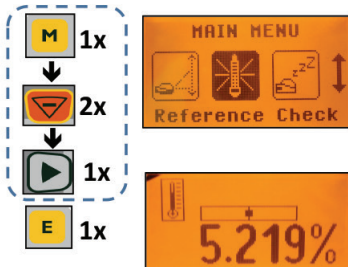

Line Scan

Line Set/Check

STOP

Reference Check

Standby

E 1x

E 1x

E 1x