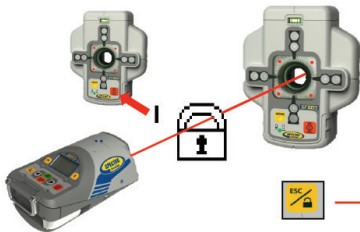

E 1x

M 1x

E 1x

E 1x

ESC 2 sec

Spot Align

Spot Match

SpotLok

Line Scan

Line Set/Check

STOP

Reference Check

Standby

E 1x

E 1x

E 1x