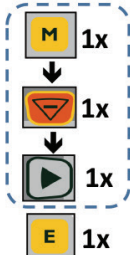

E 1x

M 1x

E 1x

E 1x

ESC 2 sec

Spot Align

Spot Match

SpotLok

Spot Search

4 x D-Cell
Alkaline

2 x AA
Alkaline

4 x AA Alkaline

Pairing DG ↔ RC803

1

2

Pairing DG ↔ SF803

Line Scan

Line Set/Check

STOP

Reference Check

Standby

E 1x

E 1x

E 1x