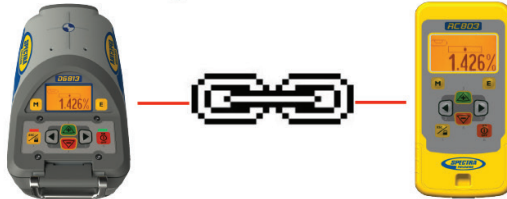

Spot Search

4 x D-Cell
Alkaline

2 x AA
Alkaline

4 x AA Alkaline

Pairing DG ↔ RC803

1

2

Pairing DG ↔ SF803

Line Scan

Line Set/Check

STOP

Reference Check

Standby

E 1x

E 1x

E 1x