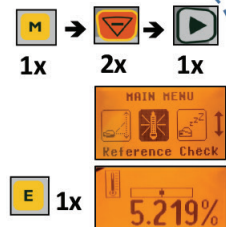

Line Scan

Line Set/Check

STOP

Reference Check

Standby

E 1x

E 1x

E 1x