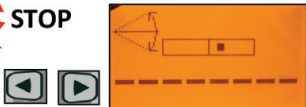

Spot Search

4 x D-Cell
Alkaline

2 x AA
Alkaline

4 x AA Alkaline

Pairing DG ↔ RC803

1

2

Pairing DG ↔ SF803

Line Scan

Line Set/Check

STOP

Reference Check

Standby

E 1x

E 1x

E 1x