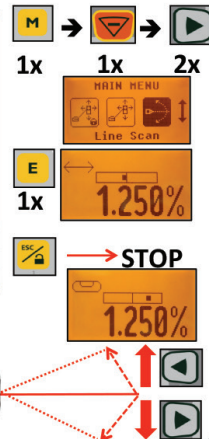

Spot Search

4 x D-Cell
Alkaline

2 x AA
Alkaline

4 x AA Alkaline

Pairing DG ↔ RC803

1

2

Pairing DG ↔ SF803

Line Scan

Line Set/Check

STOP

Reference Check

Standby

E 1x

E 1x

E 1x