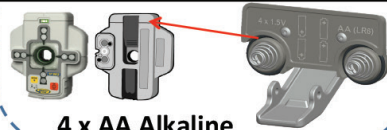

Spot Search

4 x D-Cell
Alkaline

2 x AA
Alkaline

4 x AA Alkaline

Pairing DG ↔ RC803

1

2

Pairing DG ↔ SF803

Line Scan

Line Set/Check

STOP

Reference Check

Standby

E 1x

E 1x

E 1x