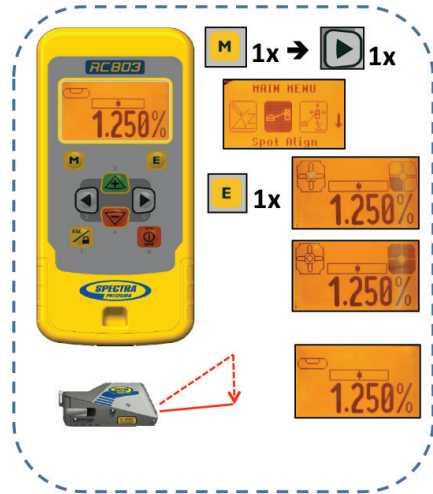

E 1x

M 1x

E 1x

E 1x

ESC 2 sec

Spot Align

Spot Match

SpotLok

Spot Search

4 x D-Cell
Alkaline

2 x AA
Alkaline

4 x AA Alkaline

Pairing DG ↔ RC803

1

2

Pairing DG ↔ SF803

Line Scan

Line Set/Check

STOP

Reference Check

Standby

E 1x

E 1x

E 1x