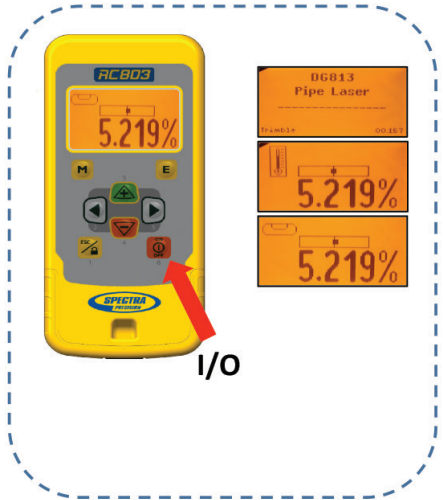

Spectra Precision Laser DG813

Quick User Guide

I/O

I/O

Grade Edit

M 1x

E 1x

ESC 2 sec

E 1x

M 1x

E 1x

E 1x

ESC 2 sec

Spot Align

Spot Match

SpotLok

Line Scan

Line Set/Check

STOP

Reference Check

Standby

E 1x

E 1x

E 1x