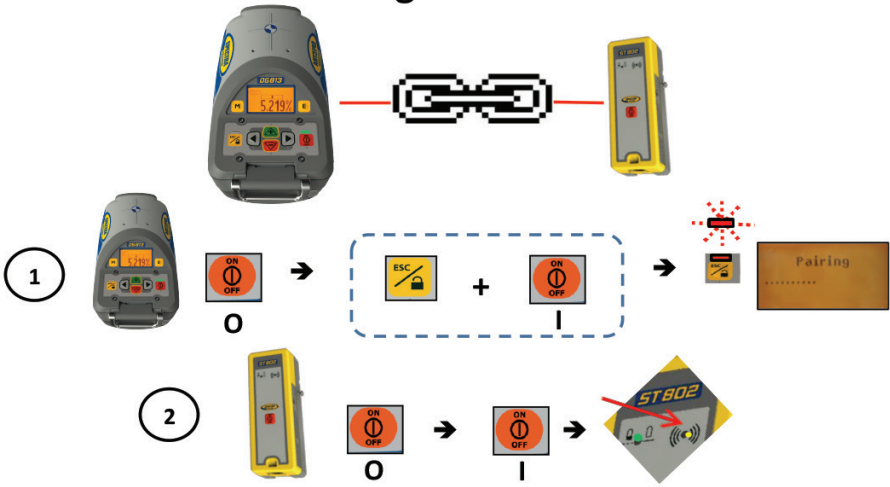

Line Scan

Line Set/Check

STOP

Reference Check

Standby

E 1x

E 1x

E 1x

E 1x

Settings

Pairing DG ↔ ST802

Spectra Precision Laser DG813 - Quick User Guide

Contact Information:

AMERICAS

Trimble - Spectra Precision Division

5475 Kellenburger Road
Dayton, Ohio 45424 • USA
Toll Free +1-888-272-2433
Fax +1-937-245-5489