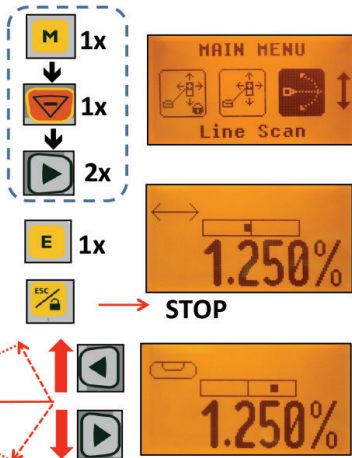

Spot Search

4 x D-Cell
Alkaline

2 x AA
Alkaline

4 x AA Alkaline

Pairing DG ↔ RC803

1

2

Pairing DG ↔ SF803

Line Scan

Line Set/Check

STOP

Reference Check

Standby

E 1x

E 1x

E 1x