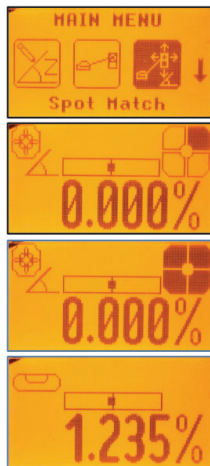

E 1x

M 1x

E 1x

E 1x

ESC 2 sec

Spot Align

Spot Match

SpotLok

Spot Search

4 x D-Cell
Alkaline

2 x AA
Alkaline

4 x AA Alkaline

Pairing DG ↔ RC803

1

2

Pairing DG ↔ SF803

Line Scan

Line Set/Check

STOP

Reference Check

Standby

E 1x

E 1x

E 1x