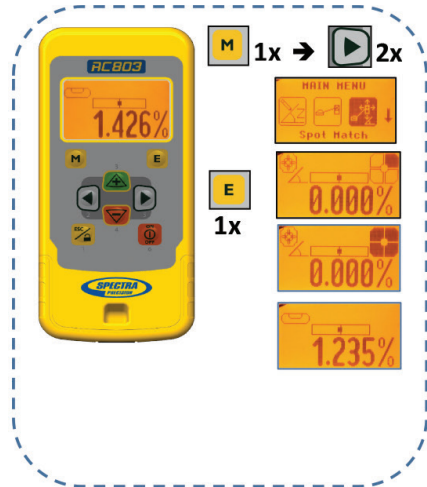

E 1x

M 1x

E 1x

E 1x

ESC 2 sec

Spot Align

Spot Match

SpotLok

Spot Search

4 x D-Cell
Alkaline

2 x AA
Alkaline

4 x AA Alkaline

Pairing DG ↔ RC803

1

2

Pairing DG ↔ SF803

Line Scan

Line Set/Check

STOP

Reference Check

Standby

E 1x

E 1x

E 1x