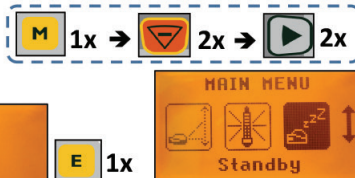

Line Scan

Line Set/Check

STOP

Reference Check

Standby

E 1x

E 1x

E 1x