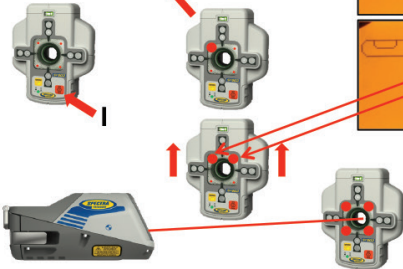

E 1x

M 1x

E 1x

E 1x

ESC 2 sec

Spot Align

Spot Match

SpotLok

Spot Search

4 x D-Cell
Alkaline

2 x AA
Alkaline

4 x AA Alkaline

Pairing DG ↔ RC803

1

2

Pairing DG ↔ SF803

Line Scan

Line Set/Check

STOP

Reference Check

Standby

E 1x

E 1x

E 1x