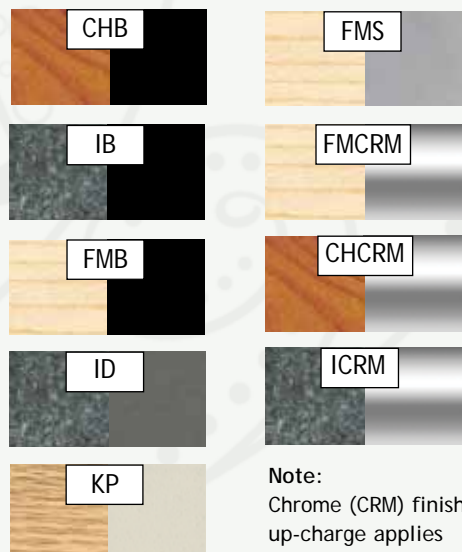

Standard color combinations:

Note: Chrome (CRM) finish up-charge applies