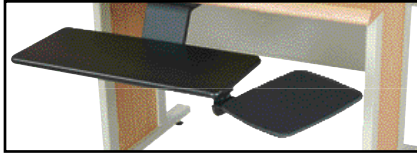

Keyboard Trays

Our keyboards are chosen for their ergonomic advantages and superior construction. The added benefit is that they hide the keyboard out of the way when not in use.

If you need a tray that will slide in and out, up and down, swivel left and right, support the mouse, and has built-in wrist rest support.

Touchboards

205 Westwood Ave, Long Branch, NJ 07740
Phone: 866-94 BOARDS (26273) / (732)-222-1511
Fax: (732)-222-7088 | E-mail: sales@touchboards.com

Shown is a CLASS desk with 95501
Optional Keyboard Tray and 95502
Mouse Pad Tray.

95501

Swiveling Keyboard Tray

This tray is 20¹/₂" W x 8¹/₂"D and slides in and out. It will also swivel 360°. Keyboard tray will accept the 95502 Mouse Pad Tray (shown below).

95502

Mouse Pad Tray

The Mouse Pad Tray tray is 8³/₈"W x 8³/₈"D and swivels. Mounts on 95501 and 95506