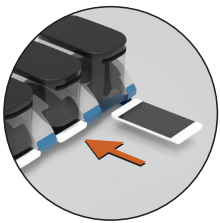

ORGANIZE, STORE & CHARGE NUMEROUS DEVICES

PHONES CAN BE STORED UNDERNEATH GOGGLES IN VR MODULE