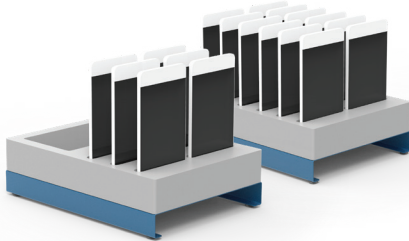

NEW

3 VR, 3 12-Phone, and Mobile Device Modules shown with Large Caddy, Shelf, and Pathway Cart. Robots and devices not included.

DON'T MAKE DO!

You Have The STEM. Get The Storage!

ORGANIZE, STORE, & CHARGE

numerous devices with the new Device Modules from Spectrum!

PHONE MODULE
6 OR 12 SLOT

- Available with or without power
- Up to two USB hubs can be mounted to the trays metal base
- 2-12 phone module slots can hold up to 24 phones

VR MODULE

- Available with or without power
- 1-6 port USB hub available per VR module
- 2 VR modules can be stored in one Removable Large Caddy

OPTIONAL REMOVABLE CADDIES DOUBLE AS A SHELF FOR STORAGE

ORGANIZE, STORE & CHARGE NUMEROUS DEVICES

COLORS

Device module components and Pathway Carts come standard in Light Blue and White. Spectrum Expressions full line of Metal Colors available on Pathway Cart orders of 10 or more.

Note: Color samples are approximate. Additional Color Expressions may require additional lead time. For more details about the metal finish expressions available and to request samples, visit spectrumfurniture.com/expressions.