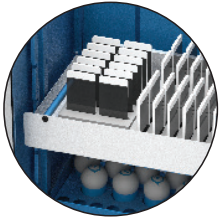

Mix-N-Match Modules to Fit Your Devices.

▶ ASSEMBLY REQUIRED

Device Modules

DESIGN SPECS

- VR MODULE DIMENSIONS - 15.375"W x 6.625"D x 3.615"H
- PHONE MODULE DIMENSIONS - 10.5"W x 7.5"D x 2.927"H
- MOBILE DEVICE MODULE DIMENSIONS - 22.75"W x 16.125"D x 10.219"H
- ROBOT DEVICE MODULE DIMENSIONS - 22.75"W x 11.59"D x 6.75"H

COLORS

Device module components and Pathway Carts come standard in Light Blue and White. Spectrum Expressions full line of Metal Colors available on Pathway Cart orders of 10 or more.

WARRANTY

- 10 year module
- 2 year electrical

MODULES

- 55505-LBA0 - 6 Phone Module w/o Power
- 55505-LBA1 - 6 Phone Module w/ Power
- 55505-LBB0 - 12 Phone Module w/o Power
- 55505-LBB1 - 12 Phone Module w/ Power
- 55519-LB0 - VR Module w/o Power
- 55519-LB1 - VR Module w/ Power

ACCESSORIES

- 55515 - Shelf
- 55520 - Large Caddy
- 55521 - Small Caddy
- 55522 - USB Charger 6-Port
- 55529 - USB Charger 10-Port
- 55530LB - Divider Tabs
- 55531 - Splitter