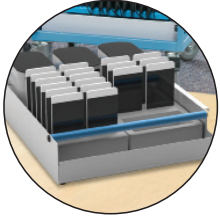

OPTIONAL REMOVABLE CADDIES DOUBLE AS A SHELF FOR STORAGE