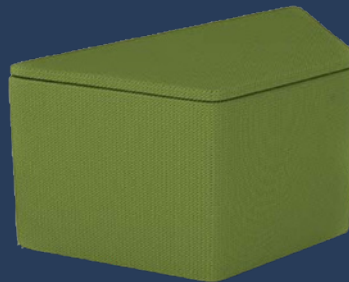

SPECTRUM ESPORTS - GAME ON!

MOTIV & BLENDER SOFT SEATING

Create Versatile and Productive
Collaboration Spaces

BLENDER and MOTIV Soft Seating create endless, comfortable and inspiring spaces to maximize team engagement. Easy-to-clean and available in numerous color choices, you'll find the perfect solutions to fit any decor.

- Can be arranged together or used separately
- Create endless configurations to personalize your space
- Encourages spectator engagement in an esports arena

ESPORTS BLENDER

- Solid, high density foam core is engineered for support and comfort
- BLENDER Wave provides added back support for extended use
- BLENDER and BLENDER Miniblender can double as an ottoman for added comfort
- $\frac{3}{4}$ " plywood base provides strength and support
- Anti-bacterial and anti-microbial, 100% Phthalate Free PVC fabric is easy to clean and resists fading
- Added durability with double stitching on all seams
- Lightweight and easy to move
- Great solution to promote social distancing in common areas
- All components meet California Technical Bulletin 117 flammability standards

ESPORTS MOTIV AND BLENDER SOFT SEATING

PRODUCT DIMENSIONS

MOTIV SOFT SEATING LINE

38279 - MOTIV Single Chair

Width: 23"

Height: 34"

Depth: 32"

38280 - MOTIV Two-Seat Sofa