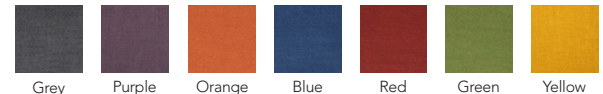

38287 - BLENDER Blendaround

Width: 13.5"

Height: 13.5"

Depth: 18"

COLOR OPTIONS (MOTIV CHAIR METAL IS TITANIUM)

MOTIV Fabric Seating Color Options

Grey

Purple

Orange

Blue

Red

Green

Yellow

BLENDER Fabric Seating Color Options

Grey

Purple