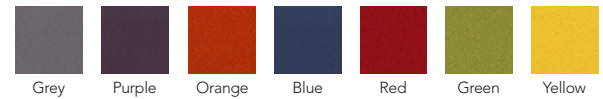

38287 - BLENDER Blendaround

Width: 13.5"

Height: 13.5"

Depth: 18"

COLOR OPTIONS (MOTIV CHAIR METAL IS TITANIUM)

MOTIV Fabric Seating Color Options

Grey

Purple

Orange

Blue

Red

Green

Yellow

BLENDER Fabric Seating Color Options

Grey

Purple