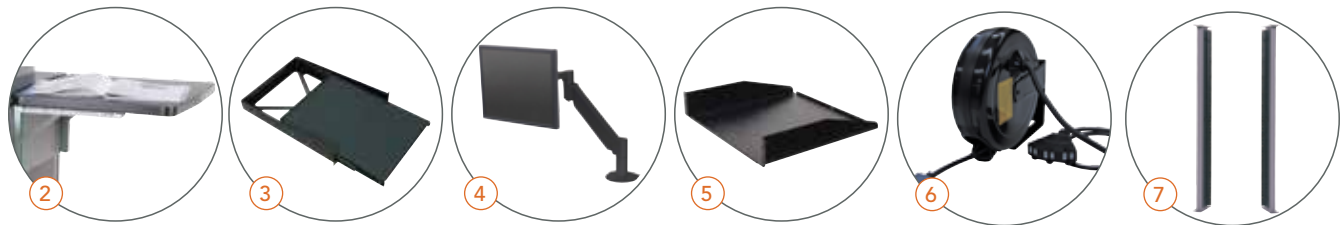

Product ships mostly assembled

Optimize Your Lectern

POPULAR OPTIONS

1. 1 99021 9-OUTLET RACK MOUNT POWER STRIP
   The power hub for all your rack equipment
2. 2 55219 FLIP-UP SHELF
   Handy shelf adds worksurface when needed (max 2 per unit)
3. 3 97505 RACK MOUNT PULL-OUT SHELF
   Holds up to 50 lb with easy access (requires 2 rack units)
4. 4 95512 FLAT PANEL MONITOR ARM
   Easily adjustable LCD screen positioning (Black only)
5. 5 97504 RACK MOUNT CANTILEVER SHELF
   Provides robust 50 lb weight capacity
6. 6 99037 UNIVERSAL CORD REEL KIT
   Retracts cord for storage when not in use
7. 7 55221 REAR RACK RAIL KIT
   Adds 16 RU, doubling available rack units

TOE KICK (TK) VERSION AVAILABLE WHEN MOBILITY IS NOT NECESSARY OR DESIRED

Integration/Presentation Products

SPECIFICATIONS

See full specs at www.spectrumfurniture.com

DESIGN SPECS

LECTERN DIMENSIONS 26¹/₂"W x 24¹⁵/₁₆"D x 38¹³/₁₆"H (to worksurface)

RACK UNITS 16 Front rack units
16 Optional rear rack units (55221)

OVERBRIDGE CONTROL CONSOLE™ (OCC) Allows tidy positioning of top-access third-party controllers (Reduces center workspace to 9¹³/₁₆"D)

BASE CHOICES 5" swivel Balloon Wheel (BW)
Toe Kick (TK)

COLORS Standard color combinations

AVAILABLE MODELS

- 55211 Compact Presentation Lectern
- 55224 Compact Presentation Lectern with (OCC)

96501 B Overbridge Control Console™ Insert Panel
Blank must be ordered separately and includes up to 2 cutouts (specify position and size)