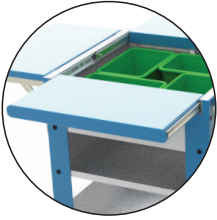

NEW

Maker-Your-Space More Organized

Integrate the latest manipulatives, including Legos, magnetic letters, K'Nex, Magna Tiles, anything and more!

CLASSROOM FRIENDLY

- Height adjustable from 30" to 36" to fit every age group
- Two flip up shelves and two locking slide out shelves creating four individual work stations
- Optional plastic Project Totes for storage and organization of classroom supplies
- All metal construction allows for magnets to stick to worksurfaces

USER-FRIENDLY DESIGN

- Very small footprint – can fit anywhere in classroom
- Lower shelves have small lip to keep materials from sliding out
- Bins can be easily added or removed

BUILT TO LAST

- Durable casters for easy movement throughout classroom and school
- Powder-coated, heavy-gauge steel construction for durability and long-wear
- 25 lb shelf capacity (each)

S.T.E.A.M. ROLL YOUR PROJECTS TO ANYWHERE IN THE SCHOOL

MAKERYOURSPACE

Holds up to 16 Project Totes for multiple STEM projects!

PULL-OUT WORKSURFACE LOCKS OPEN, OR CLOSED TO SECURE PROJECT TOTES

FLIP-UP SHELVES CREATE ADDITIONAL WORKSURFACE

ADJUSTABLE LEG FOR 30" -36" HEIGHT WORKSURFACE

LIPPED SHELVES KEEP MATERIALS ON CART

MAKER YOUR LIBRARY

Shown:
55106 - Builder Cart
37326 - Pivot Jr
55104 - Discover Cart

▶ SHIPS FULLY ASSEMBLED

55106

MAKER STORAGE AND WORKSTATIONS ALL IN ONE PLACE...ANYPLACE YOU NEED IT!