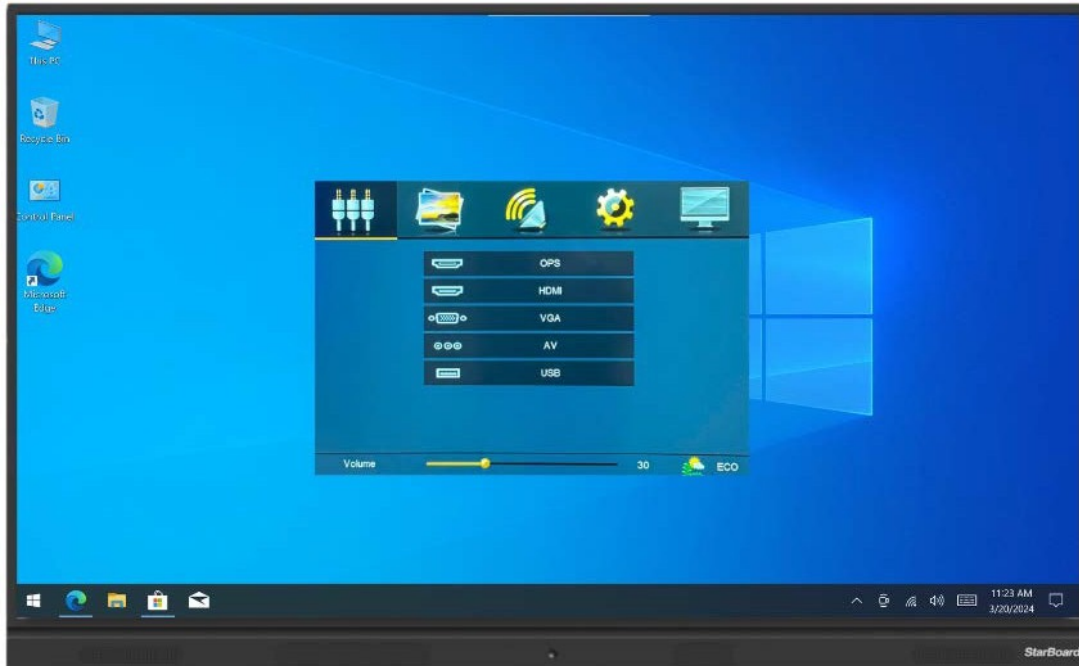

StarBoard Lite Interactive Flat Panel Display

Sizes in 65", 75"

OPS Supported

Compatible with All Devices

Multiple Port Connections

Zero Gap Screen

**StarBoard Annotation Software
Compatible with Mac & Windows**

Slim Frame

Introducing StarBoard Lite, our newest and simplest design! Perfect for users who want to amplify their laptop experience by connecting it to a larger screen. With multiple ports built-in, you can easily connect to your existing PC/MAC devices or choose an optional OPS for a cordless solution.

This series is designed to seamlessly integrate with your current technology devices and software, making it a breeze to display and control your work on big screens in any environment. Packed with enhanced features, including versatile USB ports, StarBoard Lite ensures a streamlined, user-friendly experience for all.