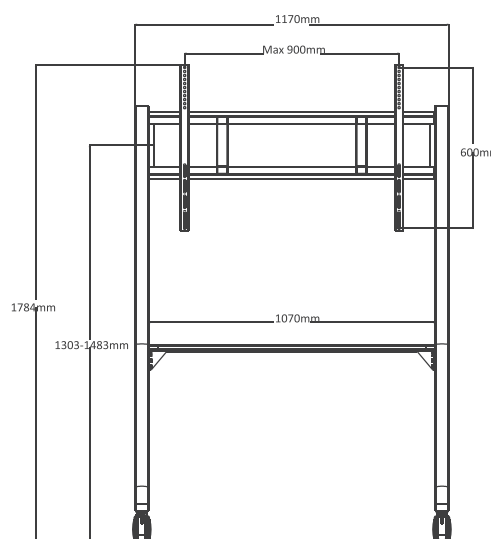

Dimension

StarBoard Solution Inc. USA

www.StarBoard-Solution.com Address: 1520 Highland Ave, Duarte, CA 91010

Office Tel: (800) 615-9855 Cell: (626) 905-3148 Email: Sales@Starboard-solution.com