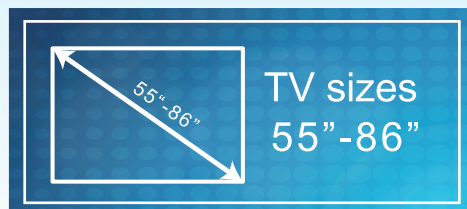

# IFPD MOBILE STAND SB-WH 3310

**StarBoard®**

**Simple &  
Heavy Duty**

Load Capacity  
**100kg/220lbs**

Stoppers and  
Big size Casters  
**4Units**

**VESA**  
Standard Compliance

Adjustable  
Height Design

Universal  
adjustment  
(brakewheel)

TV sizes  
55"-86"

Max Size  
900X600mm

Max Bearing  
100kg(220lbs)

## PRODUCT SPECIFICATION

ITEM	US	SOUTH AMERICA
TV Size	55" - 86"	55" - 86"
VESA Min. Holes	3.93" x 3.93"	100 x 100mm
VESA Max Holes	39.4" x 23.6"	1000 x 600mm
Max Bearing Wt.	220 lbs	100kg
Color	Black	Black
Load capacity	Up to 220 lbs	Up to 100 kgs
Brake Wheel	360	360
Earthquake Resistant	Seismic Intensity up to 6	Seismic Intensity up to 6
Load Capacity	200 lbs	100 kgs
Stoppers and Big Size Casters	Up to 4	Up to 4
VESA	Standard Compliance	Standard Compliance