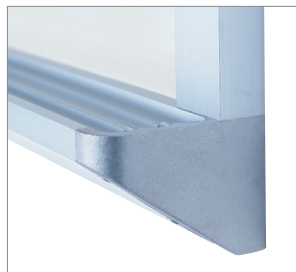

110 and 555 Series contractor series whiteboards and tackboards

A close-up photograph of the corner of a whiteboard. The whiteboard is mounted on a dark surface. The corner is reinforced with a thick, blue metal frame. The whiteboard surface is clean and white. The lighting is soft, highlighting the texture of the whiteboard and the metallic sheen of the frame.

Steelcase

110 and 555 Series

Value + Durability

Steelcase's best selling marker and tack boards for educational and institutional markets where exceptional value and durability are required.

Features

- 110 Series blade-style marker tray or 555 Series box-style marker tray
- Extruded aluminum trim with clear anodized finish
- High-gloss, white *e³ environmental ceramicsteel™* writing surface; accepts magnets
- Screen-printed *e³ environmental ceramicsteel* surface option music staff lines
- Available as tackboard with fabric
- Mounts securely using clips or adhesive and clips
- Steelcase Lifetime Warranty on *e³ environmental ceramicsteel* writing surface
- Cradle to Cradle™ Silver Certified

110 Series

- Blade-style marker tray
- .75" anodized aluminum trim
- Optional full-width 1" map rail

555 Series

- Box-style marker tray
- 1.25" anodized aluminum trim
- Optional full-width 1" map rail

Screen-print Options