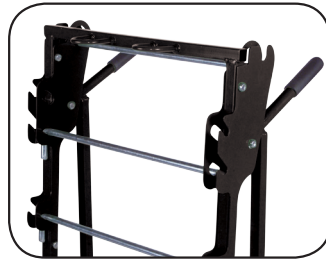

Caddy Mac #1
Part# 783398
Patented

Sumner's Caddy Mac #1 transports spools on spindles and works as a dolly!

Wire is dispensed while laying flat.

1/2" solid spindles are attached to cart... no loose pieces. Spindles lock in place, even during transportation.

Handi Mac[™]

- The Handi Mac dolly provides extra pool storage for Caddy Mac #1.
- Holds up to 8 additional spools.
- Spindles are made of sturdy 3/8" solid steel bar.

Handi Mac
Part# 783490

Caddy Mac #3

Part# 783400
Patent Pending

A Versatile Cart with SPECIAL Features

- Uses 5 spindles with 5/8" diameter
- Unique spindle locking system — no loose clips
- Storage loops retain up to 5 spindles
- 7 mounting positions
- Dual wire guides
- Large spool capacity

Spindles slide into place from either side of cart.

Patented

Once in position, spindles lock without clips or snaps.

**ALL CADDY MAC CARTS
WILL ALSO HANDLE
CANADIAN SIZE SPOOLS**

Part #	Description	Dimensions			Weight	
		H	W	D	lb	kg
783400	Caddy Mac #3	47.25" 120 cm	26.5" 67 cm	21.5 55 cm	78	35.4