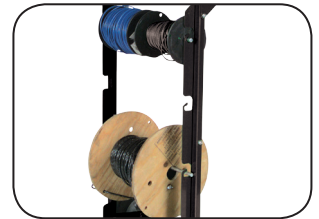

Caddy Mac #1
Part# 783398
Patented

Sumner's Caddy Mac #1 transports spools on spindles and works as a dolly!

Wire is dispensed while laying flat.

1/2" solid spindles are attached to cart... no loose pieces. Spindles lock in place, even during transportation.

Spindles swing out to set position for convenient loading of wire spools.

Inner spindles store in special loops which can hold four pieces and will not fall out during transportation.

Spindles can be easily removed for the occasional use of larger spools.

Caddy Mac[®]

Caddy Mac #2
Part# 783395
Patented

Caddy Mac #2 holds 16 spools of #10 awg or 24 spools of #12 awg.

Hinge design allows easy access to all spools for wire dispensing and folds for compact storage.

Handi Mac[™]

- The Handi Mac dolly provides extra pool storage for Caddy Mac #1.
- Holds up to 8 additional spools.
- Spindles are made of sturdy 3/8" solid steel bar.

Handi Mac
Part# 783490

Caddy Mac #3