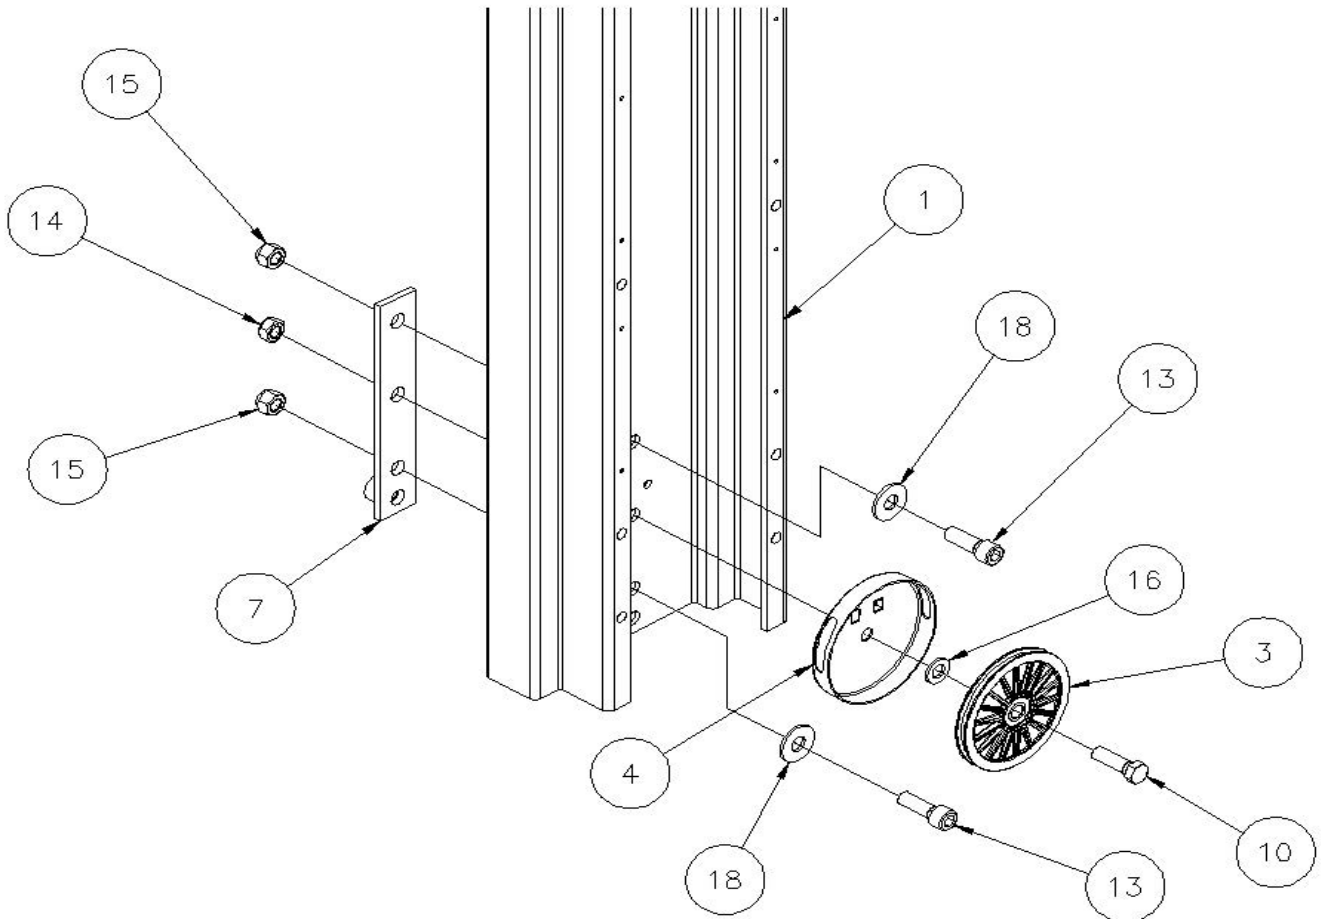

784098 - BOTTOM MAST ASSEMBLY

LOCTITE

TORQUE STOP BLOCKS TO 125 FT-LBS
APPLY LOCTITE 242 WHERE SHOWN

22	774053	2	COTTER, CIRCLE Z/P .048 X 3/4
21	779012	2	WHEEL, POLYOLEFIN 3"
20	783620	1	SHAFT, ROLLER
19	786585	1	LIFTING HOOK WELDMENT, CB LIFT
18	773060	2	WASHER, FLAT 1/2 USS
17	773022	1	WASHER, FLAT 3/8 SAE HARDENED
16	773096	1	WASHER, FLAT M12
15	772357	2	NUT, INSERT LOCK 1/2-13
14	772800	1	NUT, INSERT LOCK 12MM
13	771257	2	SCREW, SHC 1/2-13 X 1-1/2
12	771258	1	SCREW, SHC 1/2-13 X 1
11	771107	1	SCREW, HHC 3/8-16 X 1
10	771161	1	SCREW, HHC M12-1.75 X 40
9	771350	2	SCREW, SHOULDER 1/2 X 1/2
8	783649	1	TOP REINFORCEMENT BRACKET
7	783503	1	BACKING PLATE WELDMENT
6	783575	2	STOP BLOCK
5	783540	2	MAST ROLLER
4	783536	1	PULLEY GUARD
3	783921	1	PULLEY ASSY, ALUM 2000/2100
2	783923	1	PULLEY MOUNTING BRACKET ASSY
1	784099	1	MAST FAB, BOTTOM MAST, 2012S LIFTS
Item	Part No.	Qty	Description

Parts List