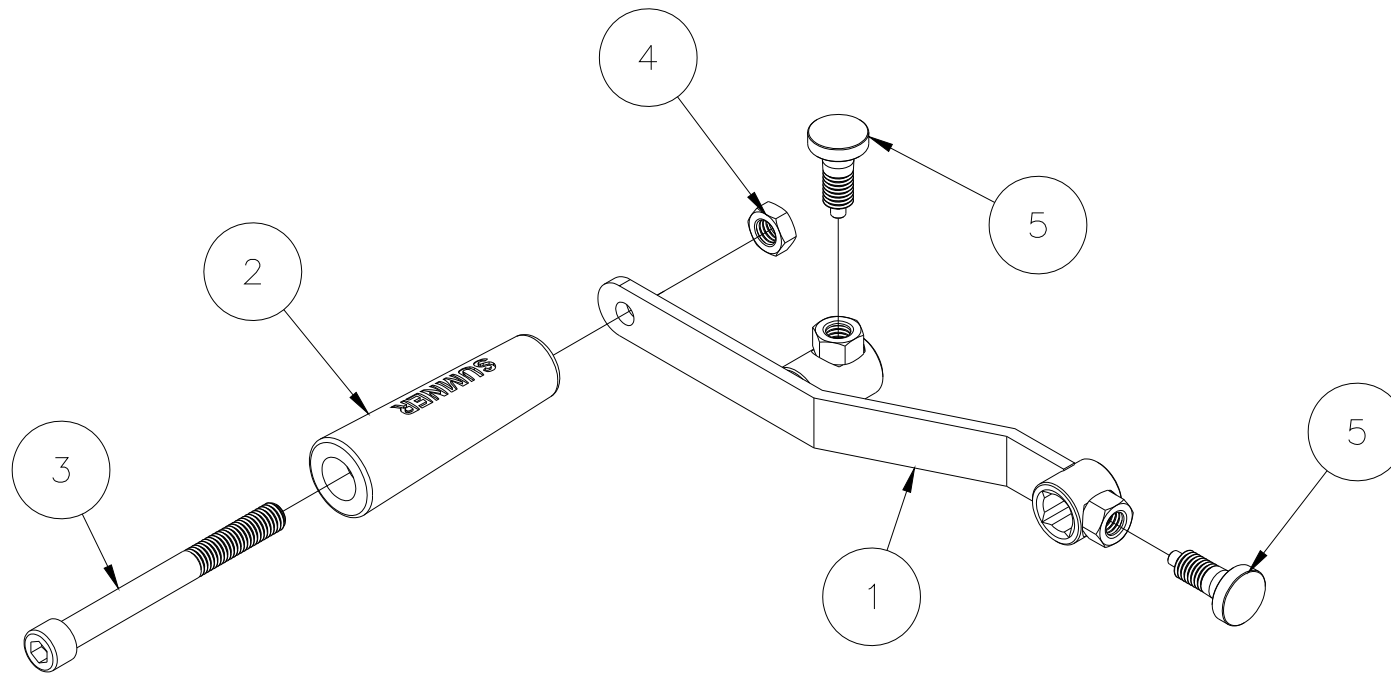

783759 - TWO-SPEED WINCH HANDLE

5	774180	2	PLUNGER ASSEMBLY
4	772358	1	1/2-13 INSERT JAM LOCK NUT
3	771253	1	SHCS 1/2-13 x 5
2	780182	1	WINCH HANDLE SLEEVE
1	783758	1	2 SPEED HANDLE WELDMENT
Item	Part No.	Qty	Description
Parts List