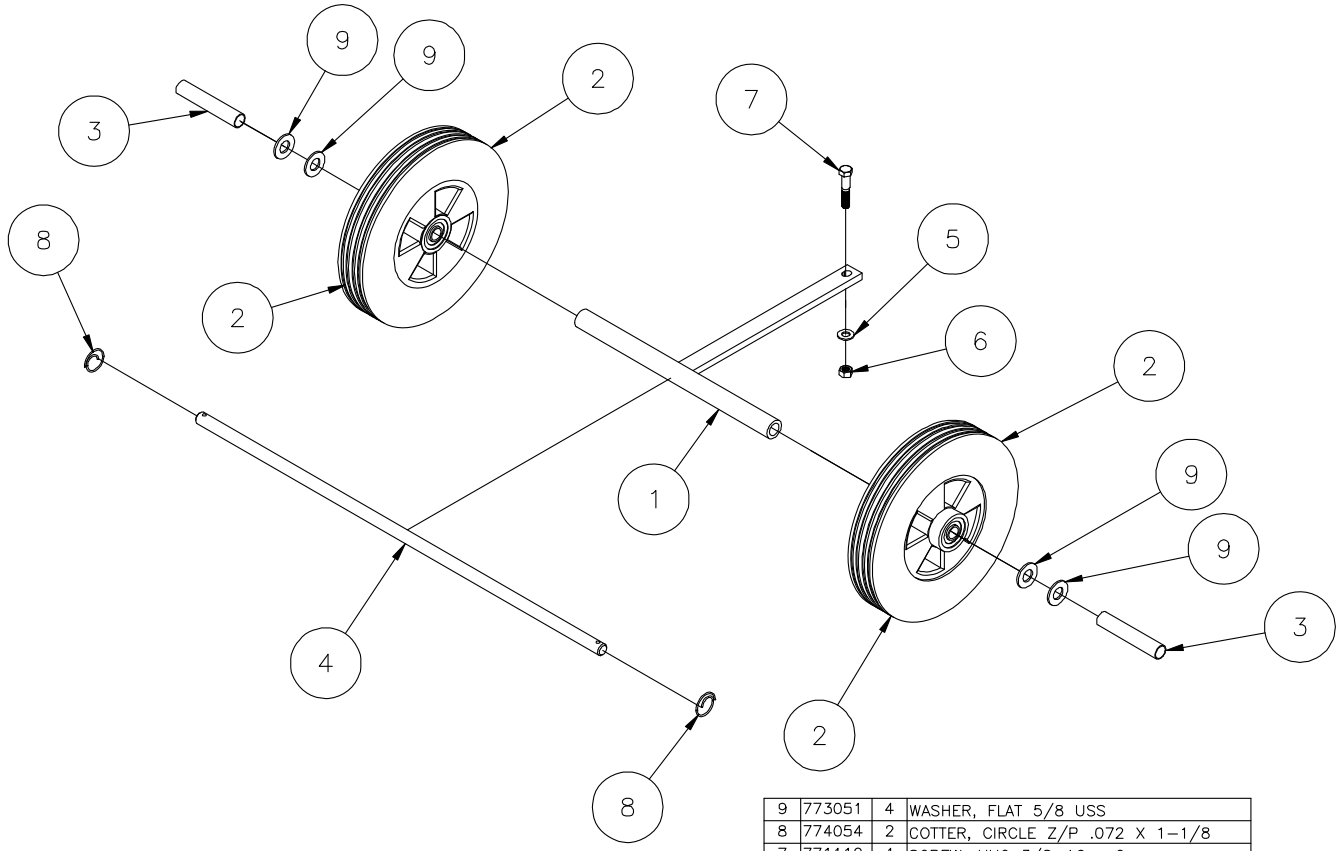

783736 - 10" WHEEL KIT - OPTIONAL

9	773051	4	WASHER, FLAT 5/8 USS
8	774054	2	COTTER, CIRCLE Z/P .072 X 1-1/8
7	771112	1	SCREW, HHC 3/8-16 x 2
6	772355	1	NUT, INSERT LOCK 3/8-16
5	773040	1	WASHER, FLAT 3/8 USS
4	782544	1	AXLE, MODEL 209
3	774039	2	SPACER, BUTTITE 5/8 X 4
2	779011	2	WHEEL, 10" RUBBER TIRE
1	783735	1	AXLE SUPPORT WELDMENT, 2100 SERIES
Item	Part No.	Qty	Description
Parts List