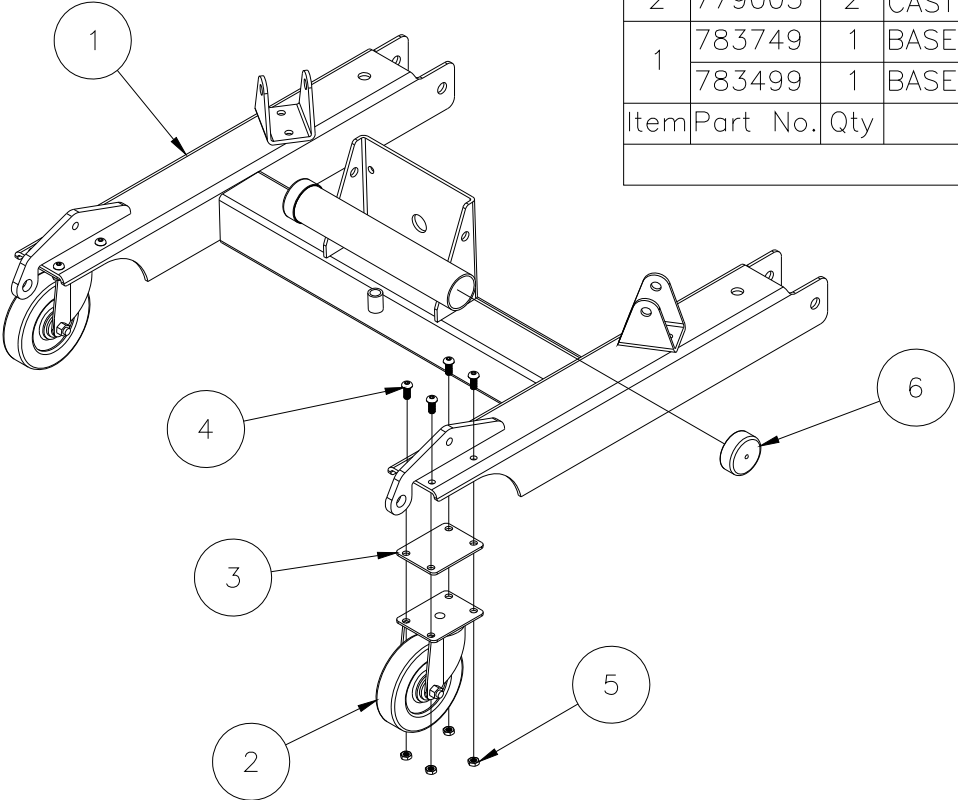

783750 - BASE ASSEMBLY

6	779905	2	CAP, 2" OD TUBE, BLACK
5	772502	8	NUT, INSERT JAM 5/16-18
4	771239	8	SCREW, BHC 5/16-18 X 3/4
3	773098	2	SPACER 2-3/4 X 3-3/4 X 1/8 THK.
2	779005	2	CASTER 5" PLATE SWIVEL (RED)
1	783749	1	BASE WELDMNT, 2100 SERIES
	783499	1	BASE WELDMNT, 2100 SERIES GALV.
Item	Part No.	Qty	Description
Parts List