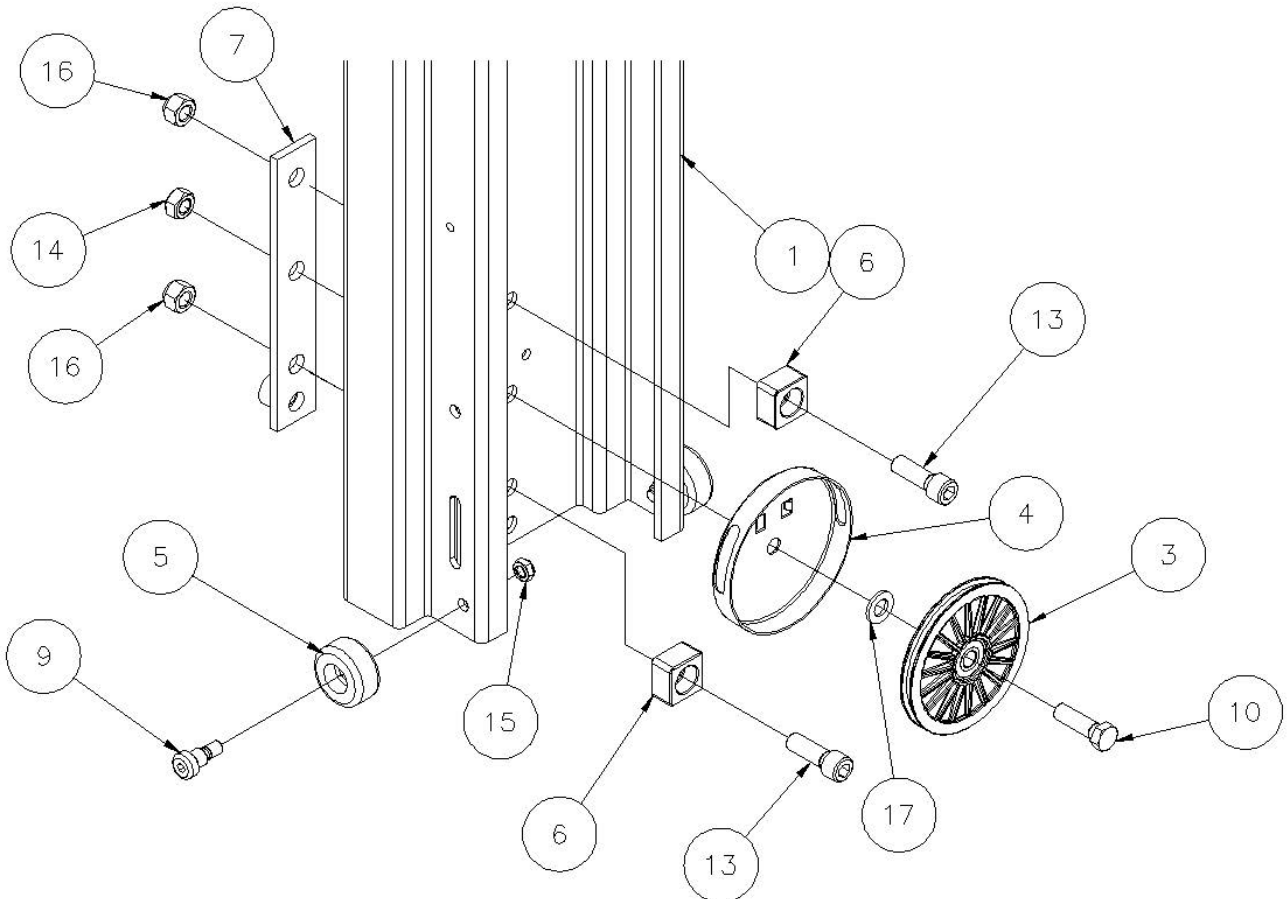

TORQUE STOP TO 125 FT-LBS

Item	Part No.	Qty	Description
17	773096	1	WASHER, FLAT M12
16	772357	2	NUT, INSERT LOCK 1/2-13
15	772350	2	NUT, INSERT JAM 3/8-16
14	772800	1	NUT, INSERT LOCK 12MM
13	771257	2	SCREW, SHC 1/2-13 X 1-1/2
12	771258	1	SCREW, SHC 1/2-13 X 1
11	771107	1	SCREW, HHC 3/8-16 X 1
10	771161	1	SCREW, HHC M12-1.75 X 40
9	771350	2	SCREW, SHOULDER 1/2 X 1/2
8	783694	1	STOP BLOCK WEDGE
7	783503	1	BACKING PLATE WELDMENT
6	783575	2	STOP BLOCK
5	783540	2	MAST ROLLER
4	783536	1	PULLEY GUARD
3	783921	1	PULLEY ASSY, ALUM 2000/2100 LIFTS
2	783923	1	PULLEY MTG BRKT ASSEMBLY
1	784097	1	MAST FAB CNTR & TOP, 2012S LIFT
			Parts List