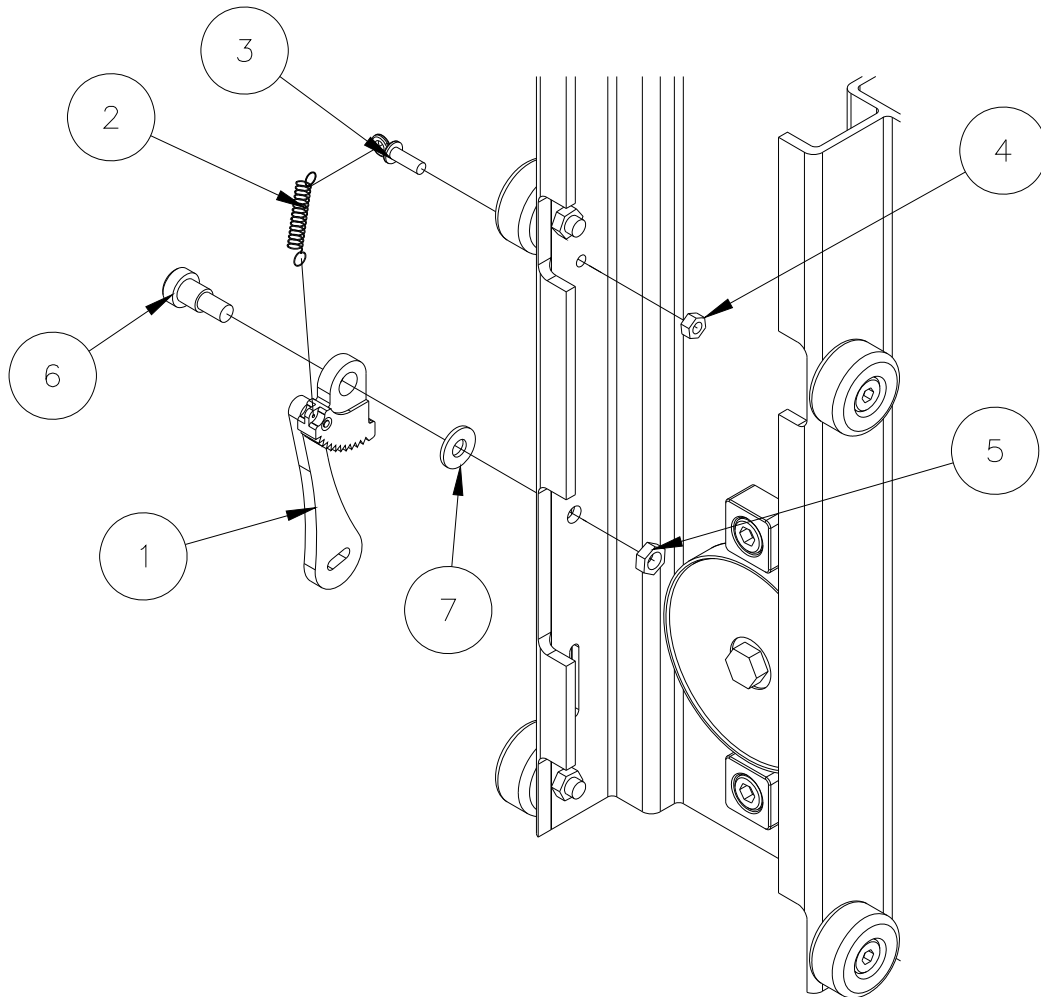

783881 - BRAKE INSTALLATION - OPTIONAL

NOTE: WHEN ORDERING BRAKES, YOU MUST SPECIFY LIFT MODEL NUMBER

7	773042	1	5/16 FLAT WASHER
6	771350	1	SHOULDER BOLT 1/2 X 1/2
5	772350	1	INSERT JAM LOCKNUT 3/8-16
4	772076	1	INSERT LOCKNUT 1/4-20
3	779900	1	ADJUSTING SCREW
2	783530	1	EXTENSION SPRING
1	783529	1	BRAKE CAM & WEIGHT ASSEMBLY
Item	Part No.	Qty	Description
Parts List