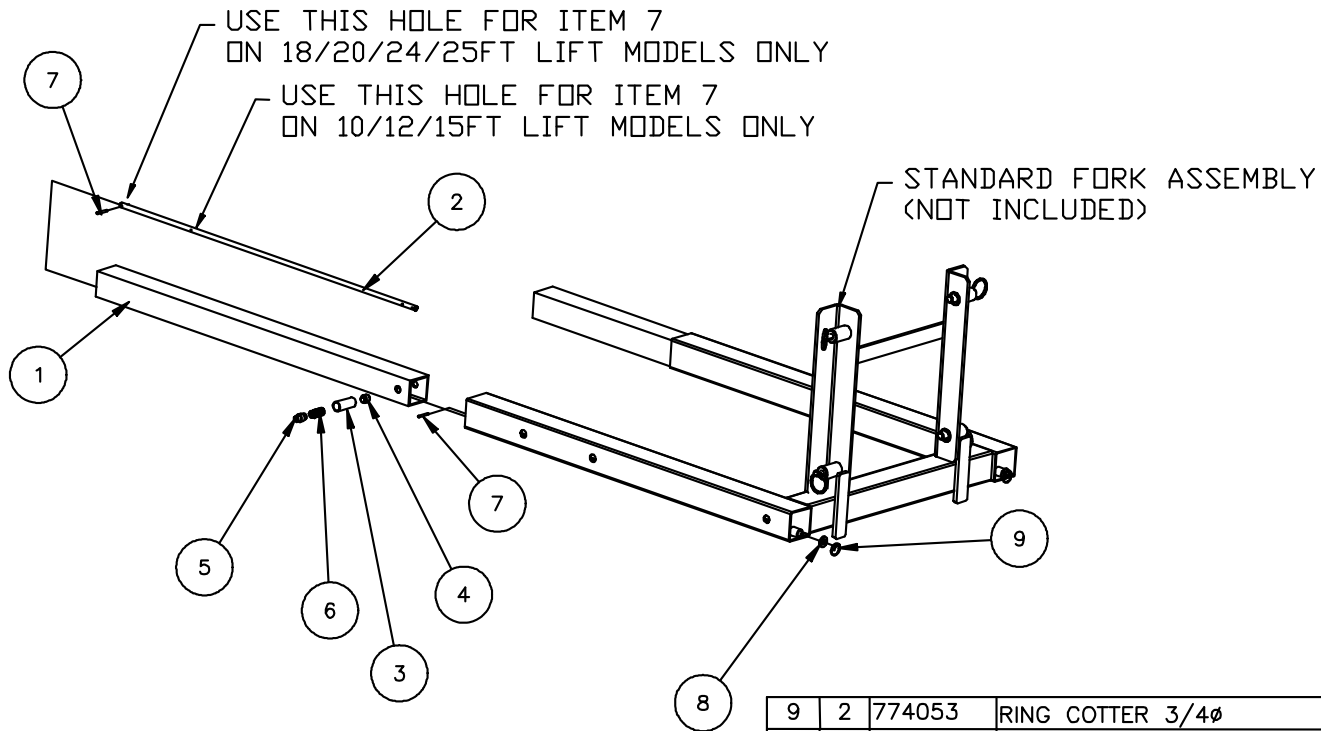

783691 - FORK EXTENSION KIT ASSEMBLY

NOTE CORRECT POSITION FOR ROLL PIN IN LIMIT ROD FOR EACH MODEL. USING THE OUTSIDE HOLE FOR 10-15FT MODELS MAY CAUSE AN UNSTABLE CONDITION WITH A LARGE LOAD. USE OF FORK EXTENSIONS REDUCES THE RATED CAPACITY TO 200 POUNDS AT THE END. REFER TO OWNERS MANUAL.

9	2	774053	RING COTTER 3/4ϕ
8	2	773042	WASHER 5/16
7	4	774092	ROLL PIN
6	2	776212	SPRING
5	2	783509	LOCK PIN
4	2	783508	PIN
3	2	774035	SPACER
2	2	783589	LIMIT ROD
1	2	783588	EXTENSION TUBE
Item	Qty	PART #	DESCRIPTION
Parts List