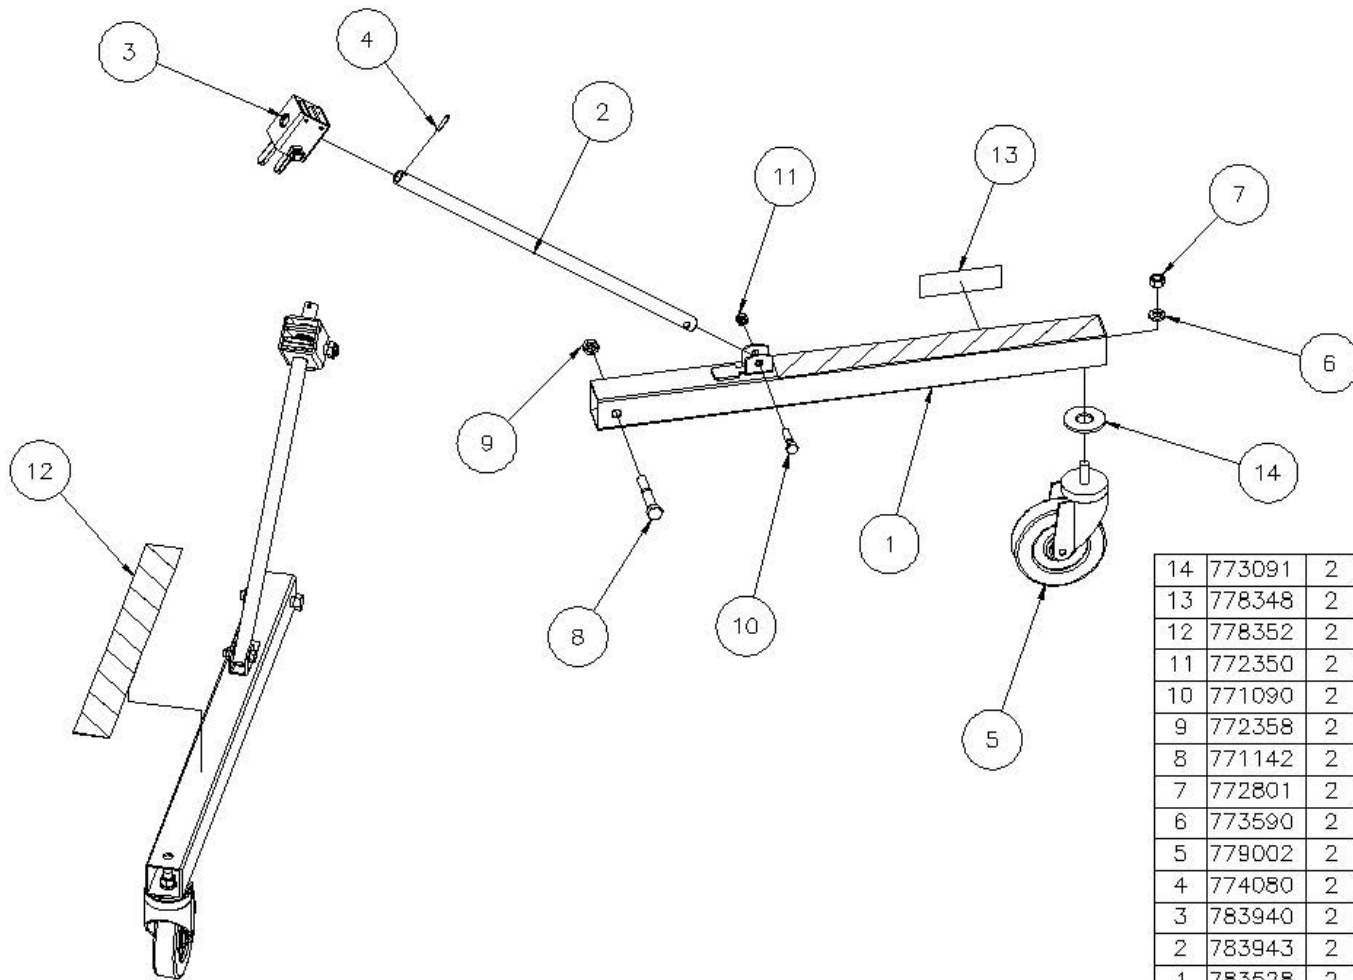

783935 - OUTRIGGER ASSEMBLY - OPTIONAL

14	773091	2	WASHER, FLAT 7/8" USS PLT'D.
13	778348	2	LABEL, LOWER STAB'LZR LEGS
12	778352	2	TAPE, 2" B/Y CAUTION STRIPE
11	772350	2	NUT, INSERT JAM 3/8-16
10	771090	2	SCREW, HHC 3/8-16 X 1-1/2
9	772358	2	NUT, INSERT JAM 1/2-13
8	771142	2	SCREW, HHC 1/2-13 X 3
7	772801	2	NUT, HEX 12MM PLT'D.
6	773590	2	WASHER, LOCK 1/2"
5	779002	2	CASTER, 125 X 32 12MM STEM
4	774080	2	PIN, ROLL 3/16 X 1
3	783940	2	OUTRIGGER LOCK ASSEMBLY
2	783943	2	OUTRIGGER SUPPORT TUBE
1	783528	2	LEG WELDMENT, OUTRIGGER
Item	Part No.	Qty	Description
Parts List