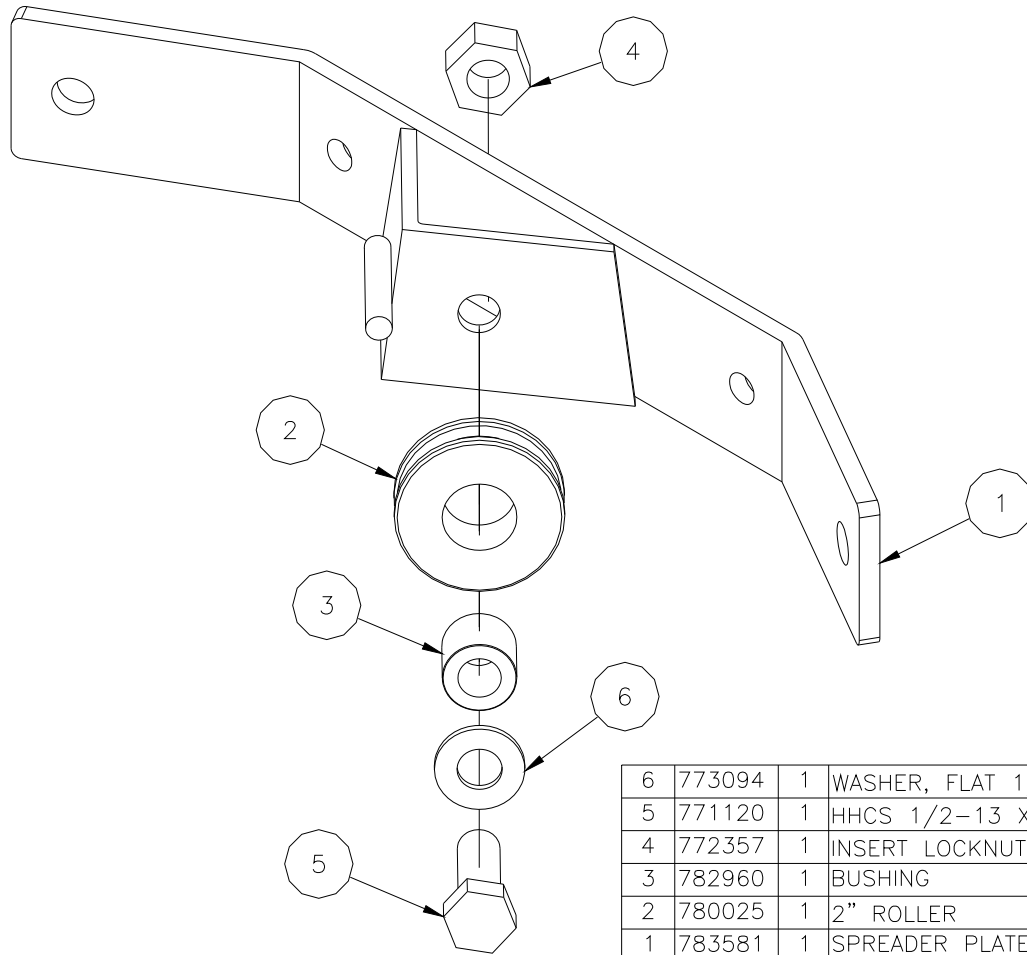

783582 - SPREADER PLATE ASSEMBLY

6	773094	1	WASHER, FLAT 1/2
5	771120	1	HHCS 1/2-13 X 1-1/2
4	772357	1	INSERT LOCKNUT 1/2-13
3	782960	1	BUSHING
2	780025	1	2" ROLLER
1	783581	1	SPREADER PLATE WELDMENT
Item	Part No.	Qty	Description
Parts List