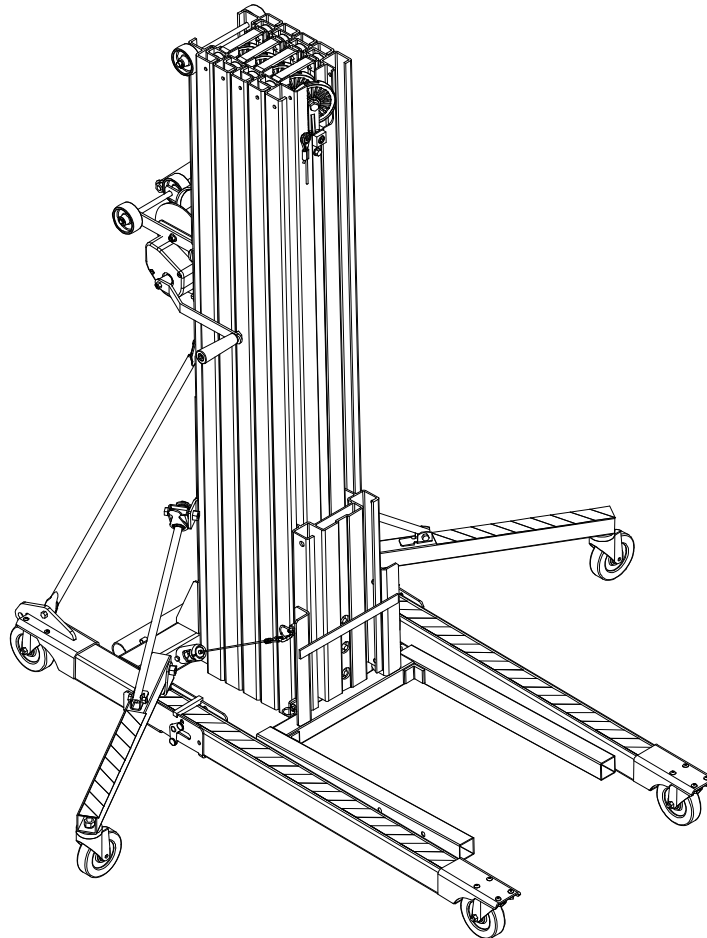

PARTS MANUAL

SERIES 2012S/2016S MATERIAL LIFT

USA

7514 Alabonson Rd.
Houston, TX 77088
ph: 281-999-6900
fax: 281-999-6966

CANADA

75 Saltsman Drive, Unit 5
Cambridge, Ontario N3H 4R7
ph: 519-653-5300
fax: 519-653-5305

NETHERLANDS

Midden Engweg
21NL-3882TS Putten
Netherlands
europeansales.com
ph: + 31 (0) 85 489 0284

UK

Unit 3 Kempton Road
Keytec 7 Business Park
Persnore, Worcestershire
WR 10 2TA, UK
ph: + 44 (0) 1386 556278
fax: + 44 (0) 1386 556776