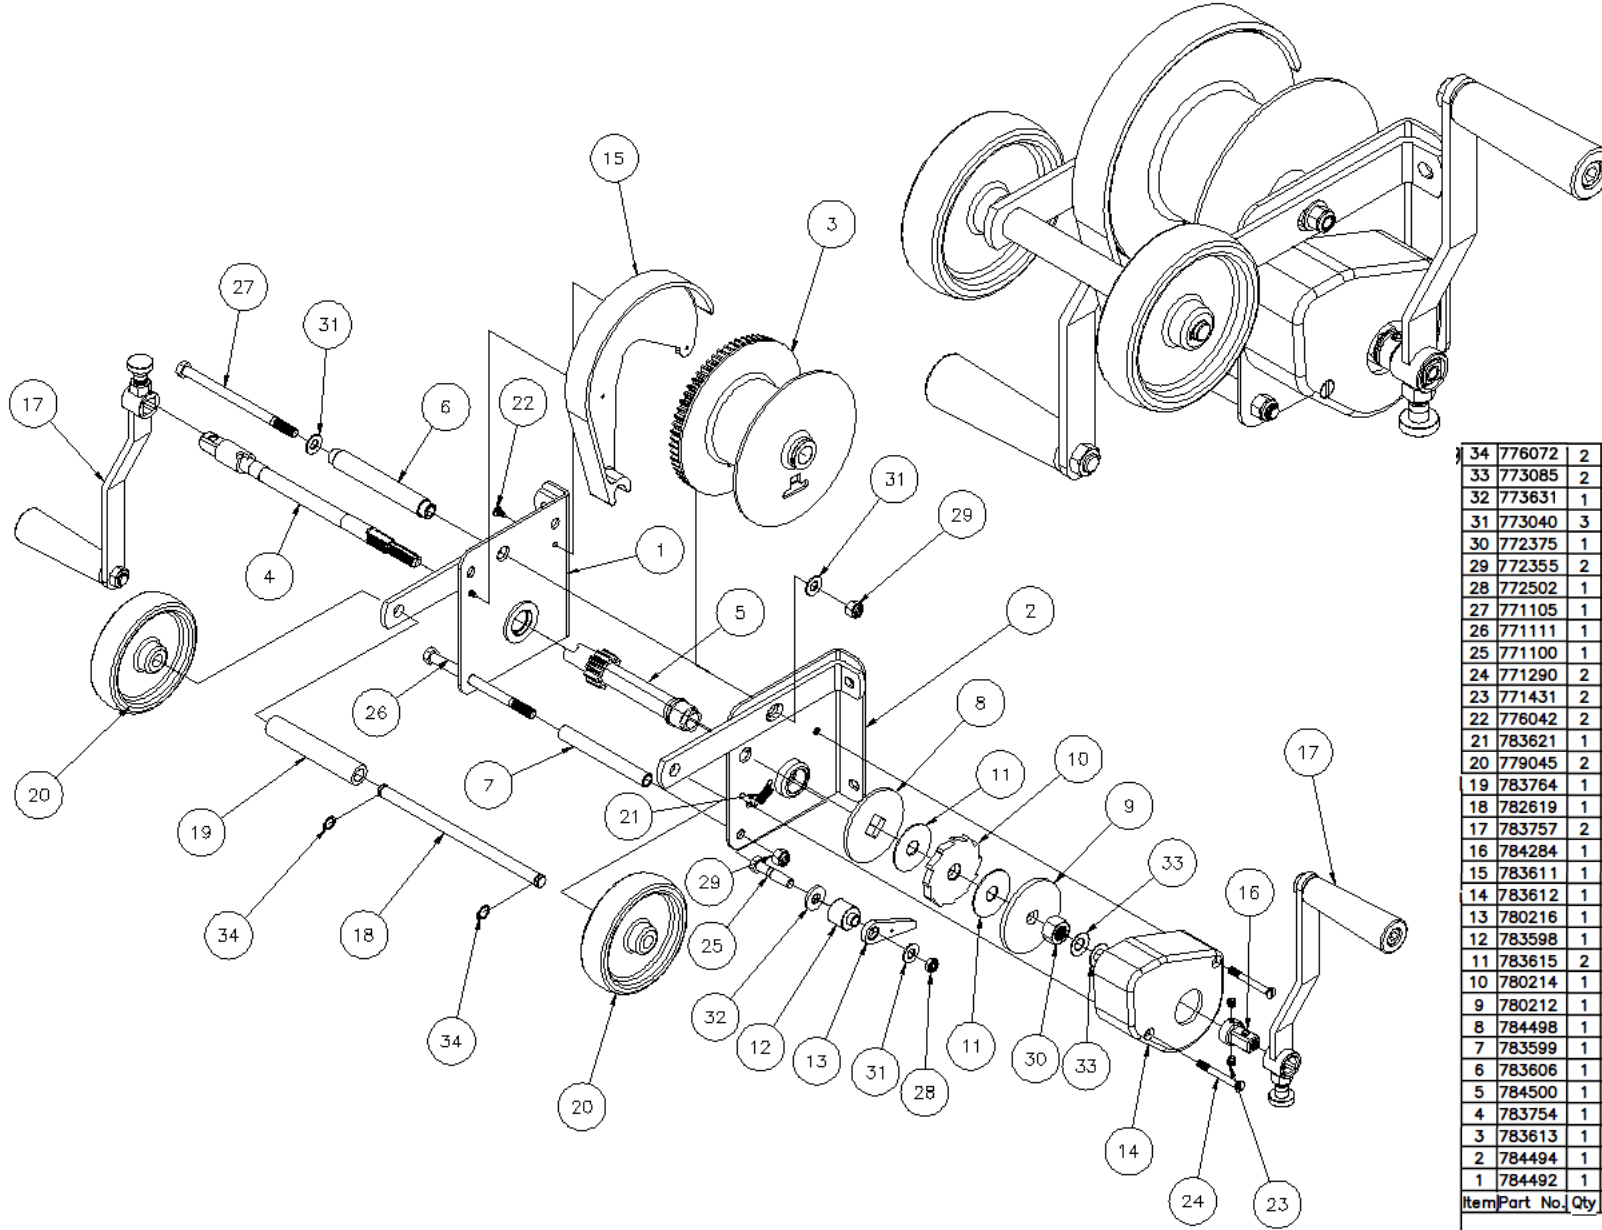

784490 - NL WINCH ASSEMBLY

34	776072	2	RETAINER RING #5100-50
33	773085	2	WASHER, BELLVILLE SPRING
32	773631	1	WASHER, FLAT OVERSIZED 3/8 X .140 THK.
31	773040	3	WASHER, FLAT 3/8 USS
30	772375	1	NUT, INSERT LOCK 5/8-18
29	772355	2	NUT, INSERT LOCK 3/8-16
28	772502	1	NUT, INSERT JAM 5/16-18
27	771105	1	SCREW, HHC 3/8-16 X 6
26	771111	1	SCREW, HHC 3/8-16 X 5-1/2
25	771100	1	SCREW, HHC 3/8-16 X 1-3/4
24	771290	2	SCREW, FHM 1/4-20 X 2-1/4
23	771431	2	SCREW, SET 1/4-20 X 5/16 FLT PT
22	776042	2	SCREW, SM #8 X 1/2 PPHF
21	783621	1	RATCHET DOG SPRING
20	779045	2	WHEEL, POLY OLEFIN 5"
19	783764	1	SLEEVE, ROLLER SHAFT
18	782619	1	SHAFT, ROLLER 712 WINCH
17	783757	2	WINCH HANDLE ASSEMBLY, MX
16	784284	1	WINCH HANDLE ADAPTER
15	783611	1	GEAR COVER
14	783612	1	BRAKE COVER
13	780216	1	HOIST RATCHET DOG WJ-19
12	783598	1	SPACER - RACHET
11	783615	2	BRAKE DISC
10	780214	1	BRAKE RATCHET WJ-17
9	780212	1	PLATE, OUTER BRAKE DISC WJ-15
8	784498	1	PLATE, INNER BRAKE DISC, NL WINCH
7	783599	1	SPACER - WINCH SIDE PLATE
6	783606	1	DRUM SPACER SHAFT
5	784500	1	SHAFT, HOIST DRUM PINION, SQ END
4	783754	1	DRIVE SHAFT, MX WINCH
3	783613	1	DRUM ASSEMBLY
2	784494	1	SIDE PLATE ASSY - RH, NEW MX WINCH
1	784492	1	SIDE PLATE ASSY - LH, NEW MX WINCH
Item	Part No.	Qty	Description
Parts List