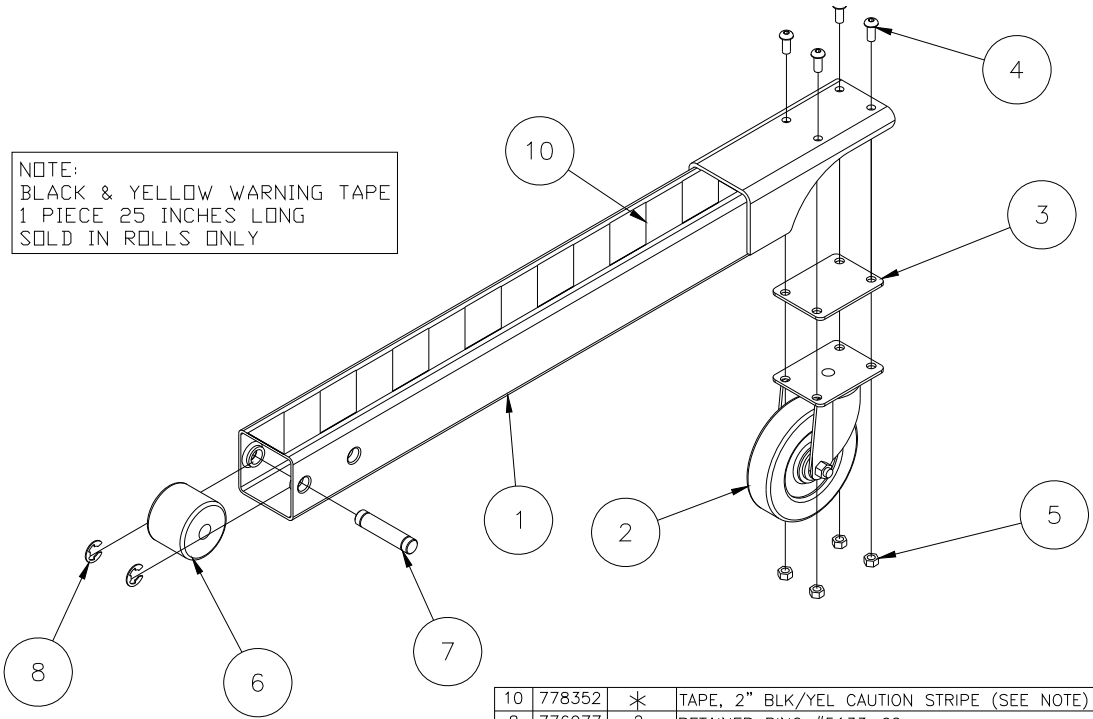

783746 - LEG LOCK ASSEMBLY

4	775110	1	SPLIT RING
3	776212	1	SPRING
2	782510	1	PLUNGER
1	783740	1	LEG LOCK WELDMENT
Item	Part No.	Qty	Description
Parts List			

783730/783739 - FRONT LEG ASSEMBLY

NOTE:
 BLACK & YELLOW WARNING TAPE
 1 PIECE 25 INCHES LONG
 SOLD IN ROLLS ONLY