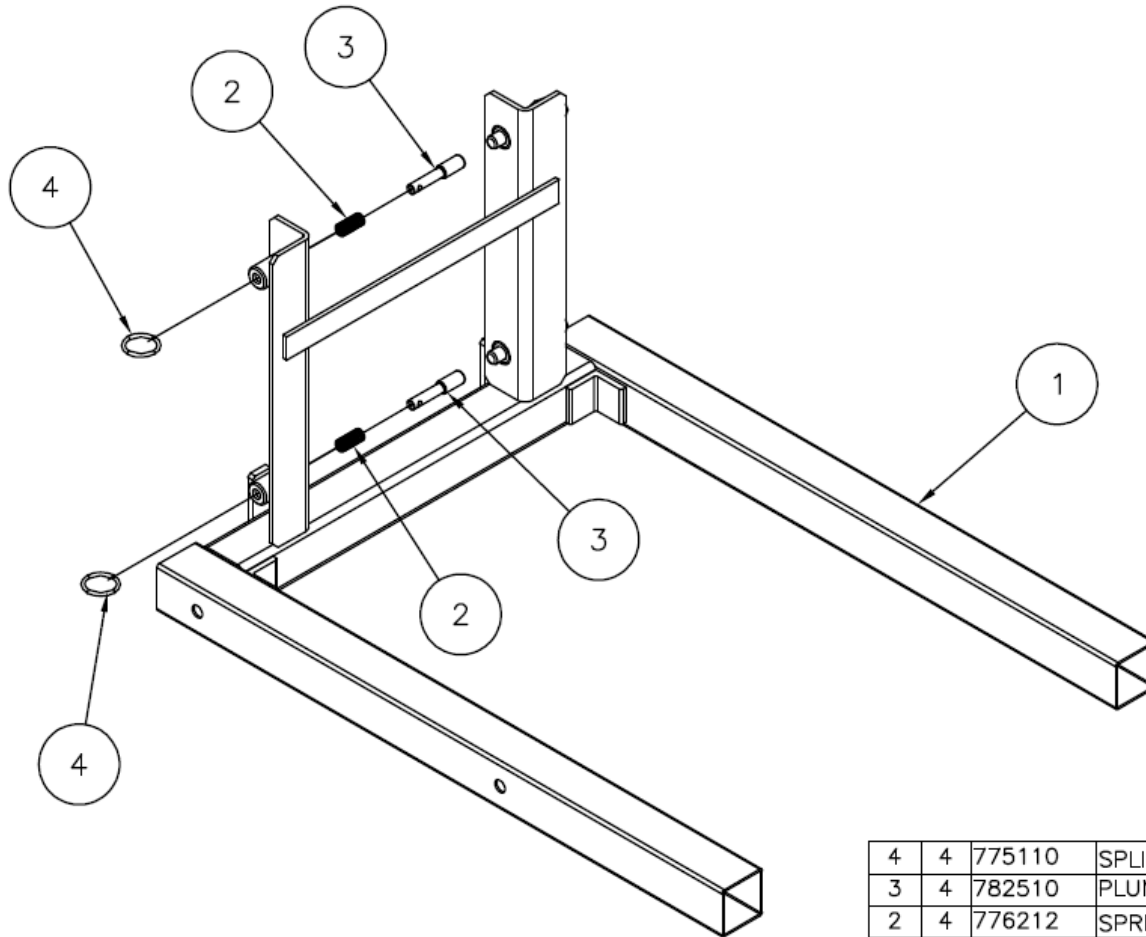

783653 - STANDARD FORK ASSEMBLY

4	4	775110	SPLIT RING, 1-1/4" NICKLE PLT'D.
3	4	782510	PLUNGER
2	4	776212	SPRING, #DWC-042-G-9
1	1	783547	FORK WELDMENT, 2000/2100 LIFT
Item	Qty	PART #	DESCRIPTION
Parts List			