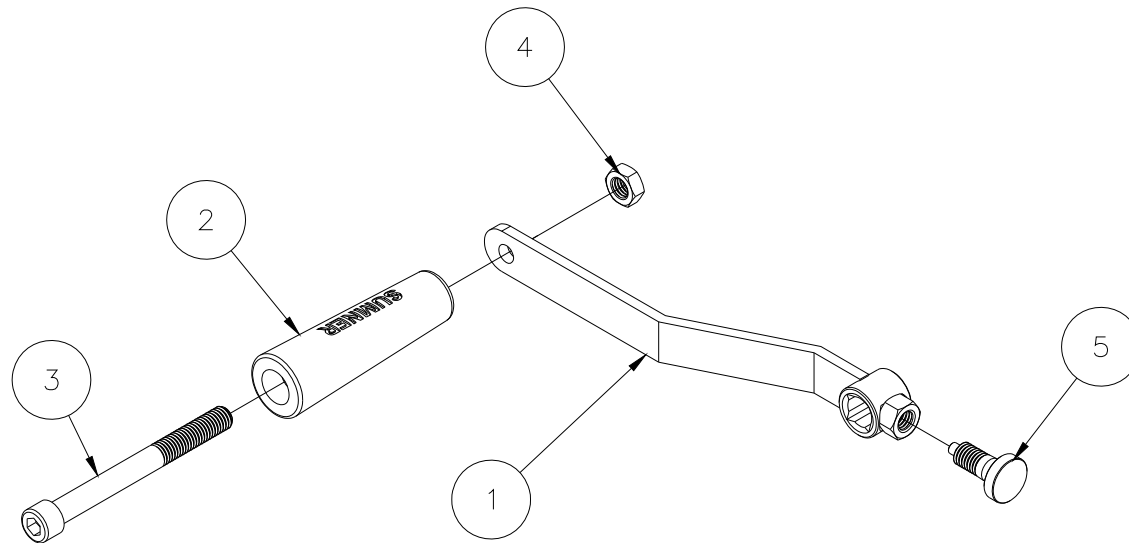

783757 - STANDARD WINCH HANDLE - MX WINCH

5	774180	1	PLUNGER ASSEMBLY
4	772358	1	1/2-13 INSERT JAM LOCK NUT
3	771254	1	SHCS 1/2-13 x 5
2	780182	1	WINCH HANDLE SLEEVE
1	783756	1	HANDLE WELDMENT
Item	Part No.	Qty	Description
Parts List