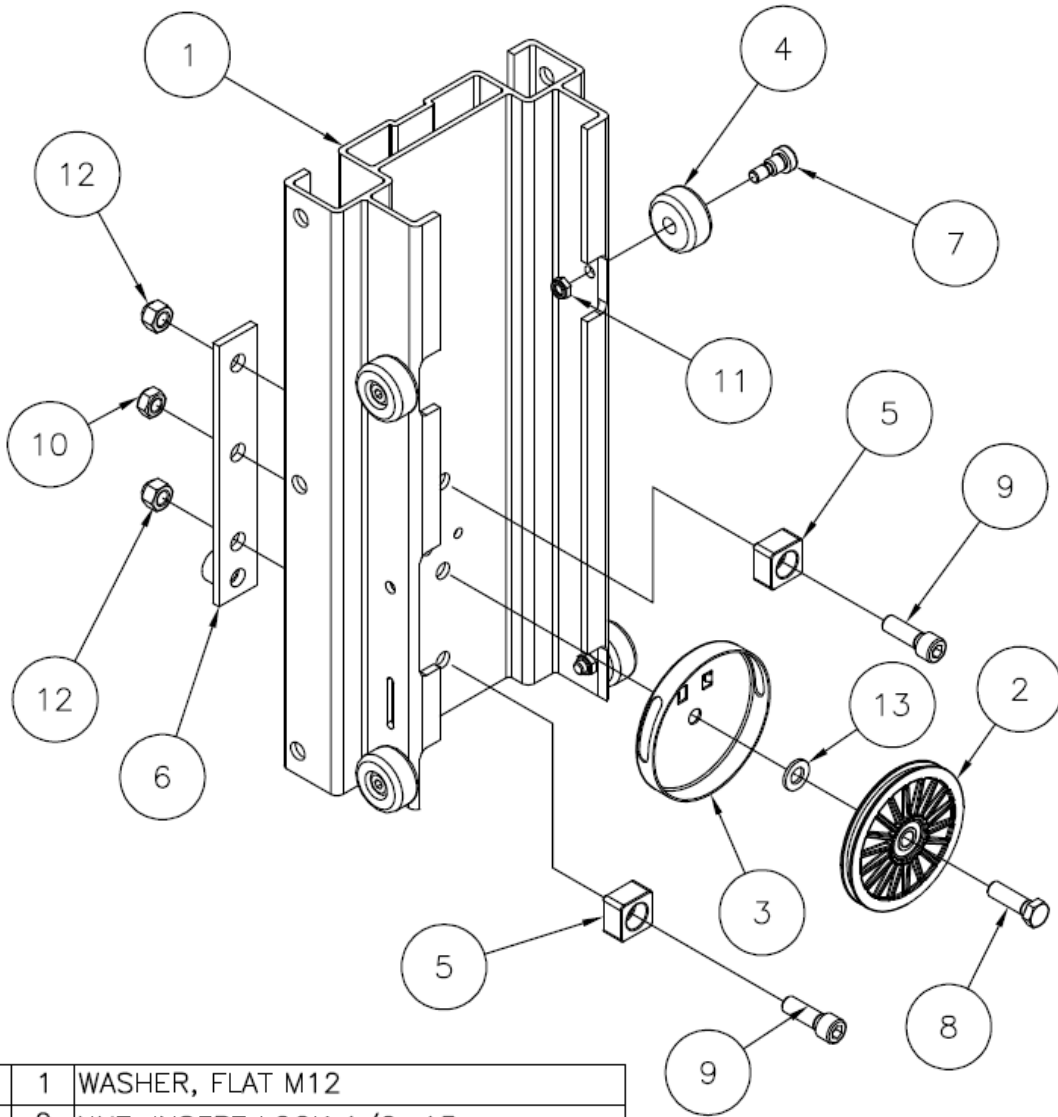

783533 - CARRIAGE ASSEMBLY

13	773096	1	WASHER, FLAT M12
12	772357	2	NUT, INSERT LOCK 1/2-13
11	772350	4	NUT, INSERT JAM 3/8-16
10	772800	1	NUT, INSERT LOCK 12MM
9	771257	2	SCREW, SHC 1/2-13 X 1-1/2
8	771161	1	SCREW, HHC M12-1.75 X 40
7	771350	4	SCREW, SHOULDER 1/2 X 1/2
6	783503	1	BACKING PLATE WELDMENT
5	783575	2	STOP BLOCK
4	783540	4	MAST ROLLER
3	783536	1	PULLEY GUARD
2	783921	1	PULLEY ASSY, ALUM 2000/2100
1	783534	1	CARRIAGE
Item	Part No.	Qty	Description
Parts List