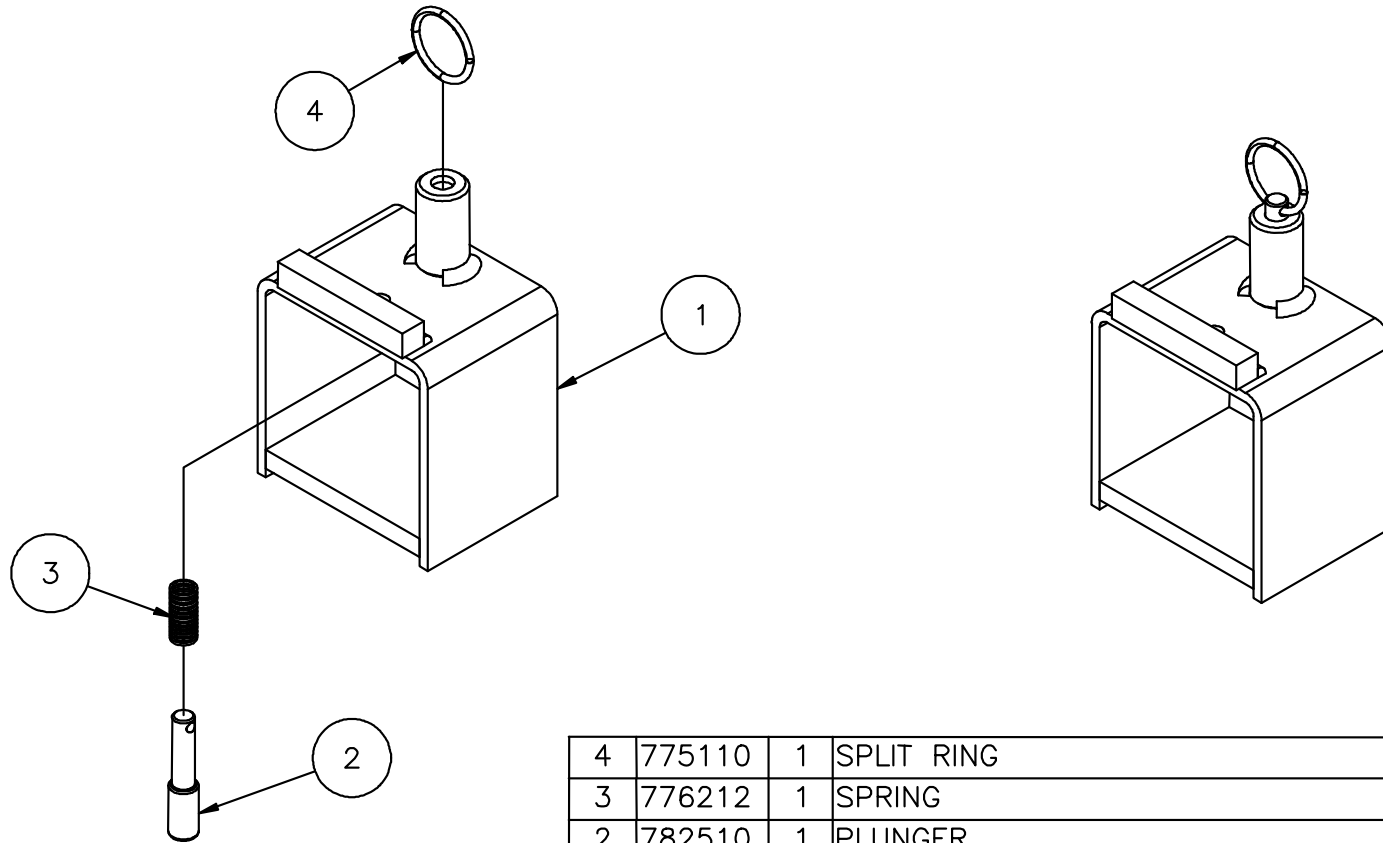

783746 - LEG LOCK ASSEMBLY

4	775110	1	SPLIT RING
3	776212	1	SPRING
2	782510	1	PLUNGER
1	783740	1	LEG LOCK WELDMENT
Item	Part No.	Qty	Description
Parts List