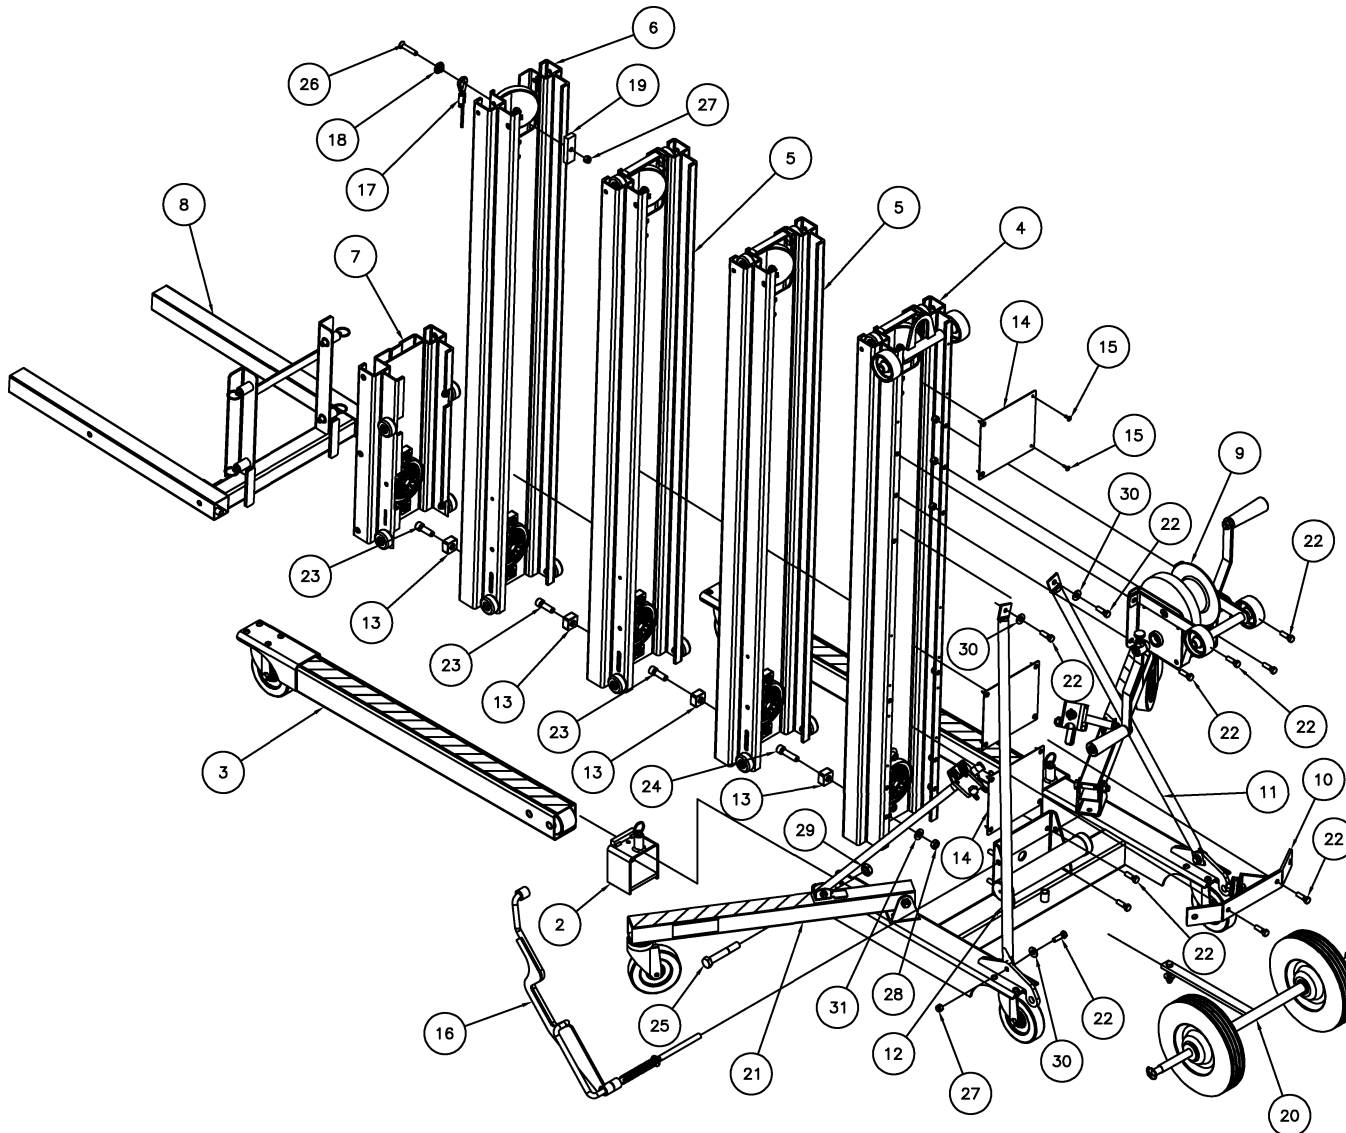

2012S/2016S MATERIAL LIFT ASSEMBLY

33	783633	1	LABEL INSTALLATION, 2000 LIFT (NOT SHOWN)
32	778382	1	LABEL KIT, 2000 SERIES LIFT (NOT SHOWN)
31	773094	1	WASHER, FLAT 1/2 SAE
30	773040	4	WASHER, FLAT 3/8 USS
29	772503	2	NUT, INSERT JAM 5/8-11
28	772358	1	NUT, INSERT JAM 1/2-13
27	772355	15	NUT, INSERT LOCK 3/8-16
26	771248	1	SCREW, FHSC 3/8-16 X 2
25	771146	2	SCREW, HHC 5/8-11 X 4
24	771252	1	SCREW, SHC 1/2-13 X 2
23	771257	3	SCREW, SHC 1/2-13 X 1-1/2 (2016S ONLY)
	771257	2	SCREW, SHC 1/2-13 X 1-1/2 (2012S ONLY)
22	771060	14	SCREW, HHC 3/8-16 X 1-1/4
21	783935	1	OUTRIGGER ASSEMBLY, 2000/2100 LIFTS (2016S ONLY)
20	783736	1	10" WHEEL KIT, 2100 SERIES
19	783551	1	LOCK BLOCK
18	782910	1	ROPE RET. WASHER 715/720
17	784797	1	LOAD LINE, 2016S
	784796	1	LOAD LINE, 2012S
16	783040	1	MAST HOLD DOWN ASSY, BAR TYPE
15	776055	12	SCREW, SM #8 X 3/4 SELF TAPPING
14	783916	3	MAST ALUM COVER - BOTTOM
	783575	4	STOP BLOCK (2016S ONLY)
	783575	3	STOP BLOCK (2012S ONLY)
12	780820	1	BRACE, MAST, RIGHT 2000/2100
11	780819	1	BRACE, MAST, LEFT 2000/2100
10	783582	1	SPREADER PLATE ASSEMBLY
9	784490	1	NL WINCH ASSEMBLY
8	783653	1	FORK ASSEMBLY, 2000/2100
7	783533	1	CARRIAGE ASSEMBLY
6	784095	1	TOP MAST ASSEMBLY, 2012S
	784096	2	CENTER MAST ASSEMBLY, 2012S (2016S ONLY)
	784096	1	CENTER MAST ASSEMBLY, 2012S (2012S ONLY)
4	784098	1	BOTTOM MAST ASSEMBLY, 2012S
	783739	2	FRONT LEG ASSEMBLY, 18/20/24/25 (2016S ONLY)
	783730	2	FRONT LEG ASSEMBLY, 10/12/15 (2012S ONLY)
2	783746	2	LEG LOCK ASSEMBLY, 2100 SERIES
1	783750	1	BASE ASSEMBLY, 2100 SERIES
Item	Part No.	Qty	Description
Parts List			