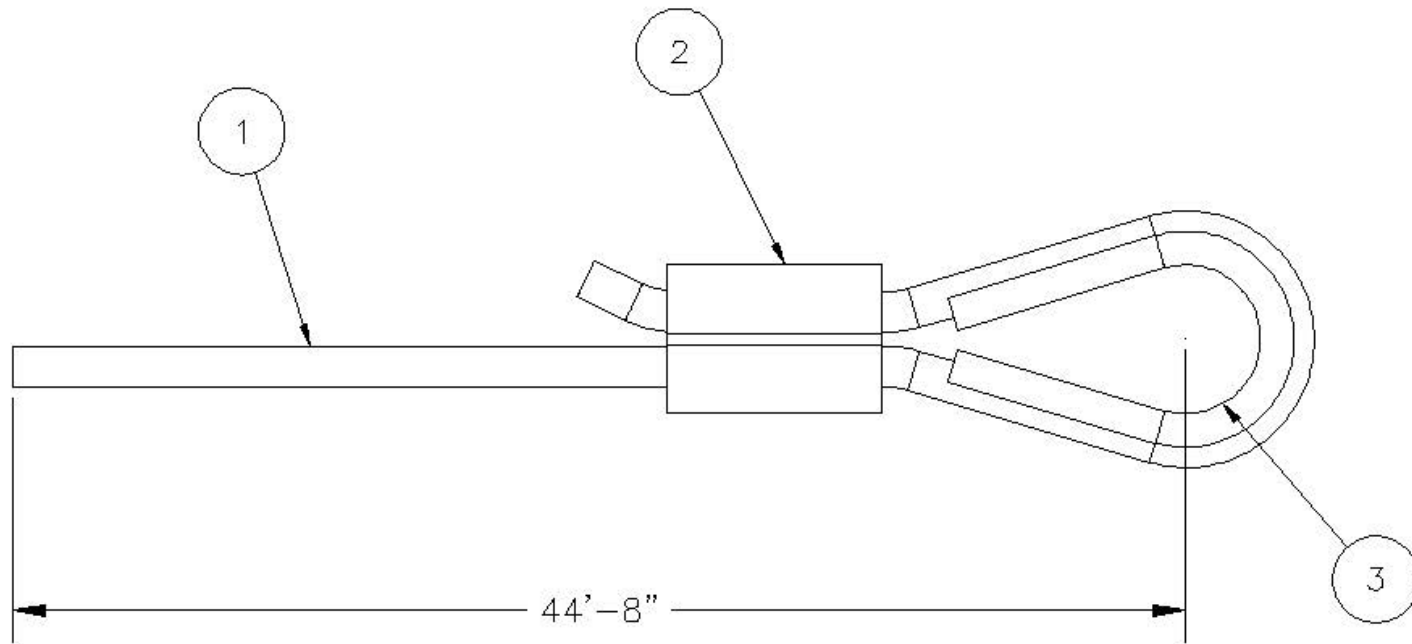

784796 - LOAD LINE, 2012S

CUT LENGTH OF CABLE = 45'-0"

3	774110	1	THIMBLE, 7/32"
2	774062	1	FERREL DUPLEX ALUMINUM 7/32"
1	774220	1	CABLE, 7/32" 7 X 19 GALV AC
Item	Part No.	Qty	Description
Parts List