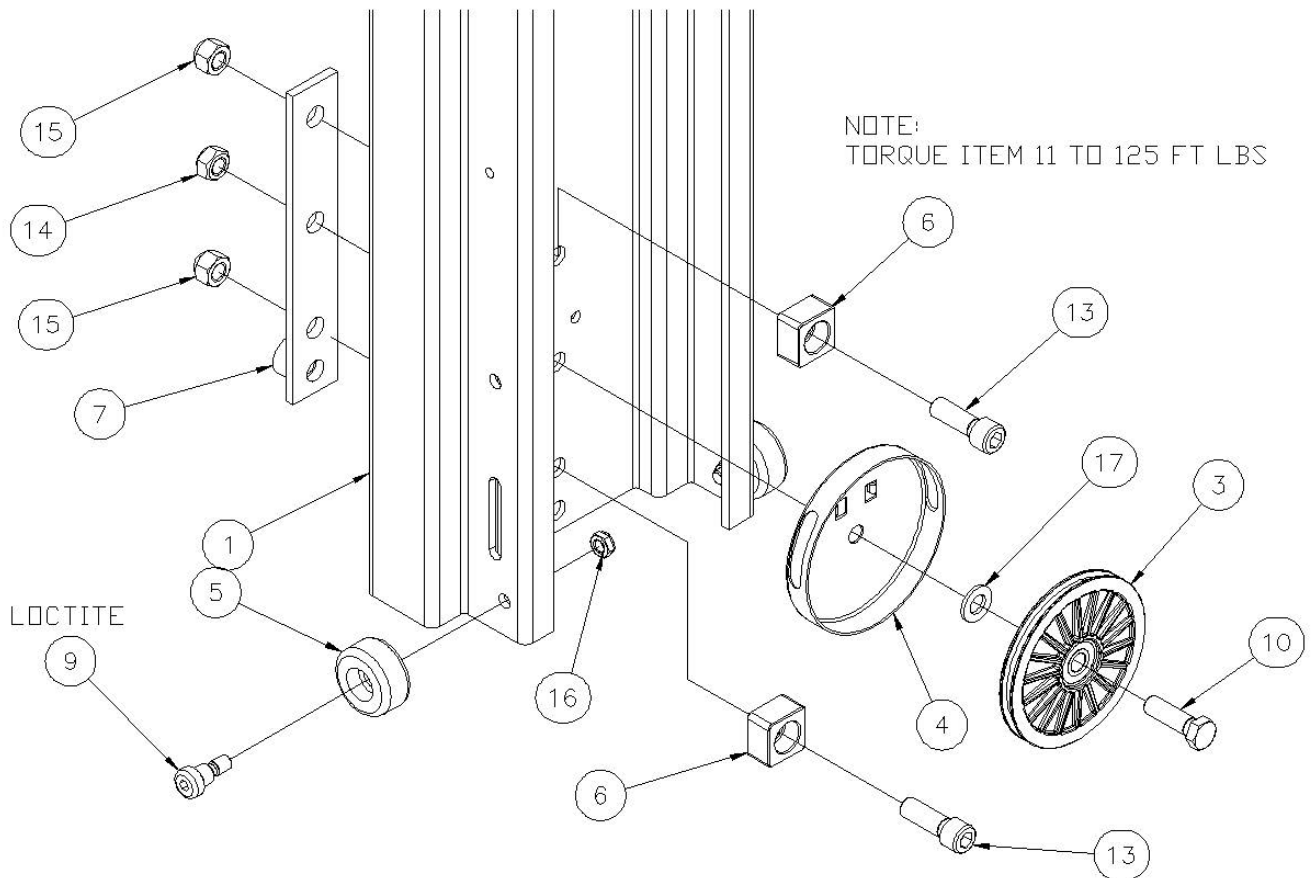

APPLY LOCTITE 242 WHERE SHOWN

18	773022	1	WASHER, FLAT 3/8 SAE HARDENED
17	773096	1	WASHER, FLAT M12
16	772350	2	NUT, INSERT JAM 3/8-16
15	772357	2	NUT, INSERT LOCK 1/2-13
14	772800	1	NUT, INSERT LOCK 12MM
13	771257	2	SCREW, SHC 1/2-13 X 1-1/2
12	771258	1	SCREW, SHC 1/2-13 X 1
11	771107	1	SCREW, HHC 3/8-16 X 1
10	771161	1	SCREW, HHC M12-1.75 X 40
9	771350	4	SCREW, SHOULDER 1/2 X 1/2
8	783649	1	TOP REINFORCEMENT BRACKET
7	783503	1	BACKING PLATE WELDMENT
6	783575	3	STOP BLOCK
5	783540	4	MAST ROLLER
4	783536	1	PULLEY GUARD
3	783921	1	PULLEY ASSY, ALUM 2000/2100
2	783923	1	PULLEY MTG BRKT ASSY
1	784097	1	MAST FAB CNTR & TOP MAST, 2012S LIFT
Item	Part No.	Qty	Description
Parts List