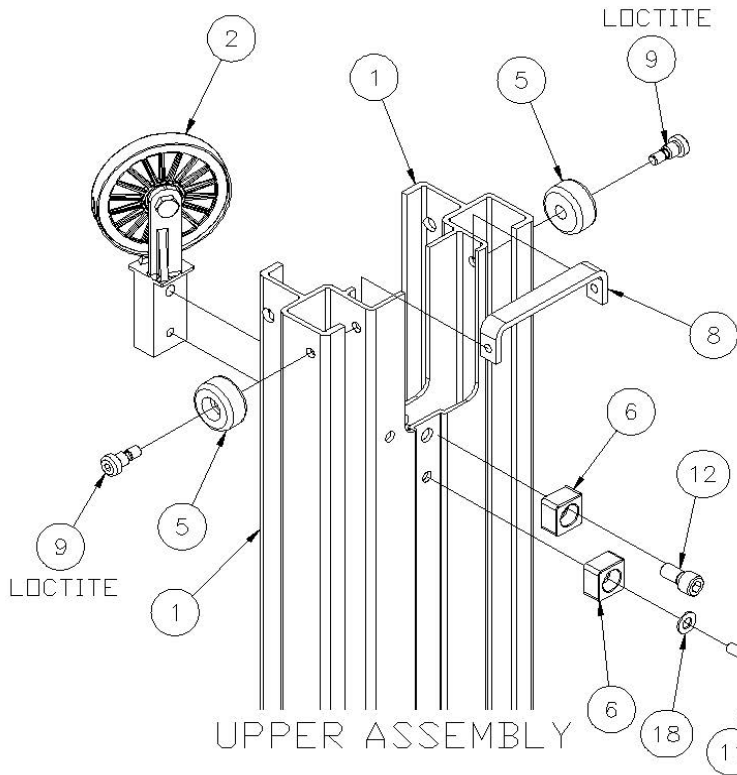

784095 - TOP MAST ASSEMBLY

TORQUE STOP TO 125 FT-LBS

Item	Part No.	Qty	Description
17	773096	1	WASHER, FLAT M12
16	772357	2	NUT, INSERT LOCK 1/2-13
15	772350	2	NUT, INSERT JAM 3/8-16
14	772800	1	NUT, INSERT LOCK 12MM
13	771257	2	SCREW, SHC 1/2-13 X 1-1/2
12	771258	1	SCREW, SHC 1/2-13 X 1
11	771107	1	SCREW, HHC 3/8-16 X 1
10	771161	1	SCREW, HHC M12-1.75 X 40
9	771350	2	SCREW, SHOULDER 1/2 X 1/2
8	783694	1	STOP BLOCK WEDGE
7	783503	1	BACKING PLATE WELDMENT
6	783575	2	STOP BLOCK
5	783540	2	MAST ROLLER
4	783536	1	PULLEY GUARD
3	783921	1	PULLEY ASSY, ALUM 2000/2100 LIFTS
2	783923	1	PULLEY MTG BRKT ASSEMBLY
1	784097	1	MAST FAB CNTR & TOP, 2012S LIFT
			Parts List

784096 - CENTER MAST ASSEMBLY

APPLY LOCTITE 242 WHERE SHOWN

18	773022	1	WASHER, FLAT 3/8 SAE HARDENED
17	773096	1	WASHER, FLAT M12
16	772350	2	NUT, INSERT JAM 3/8-16
15	772357	2	NUT, INSERT LOCK 1/2-13
14	772800	1	NUT, INSERT LOCK 12MM
13	771257	2	SCREW, SHC 1/2-13 X 1-1/2
12	771258	1	SCREW, SHC 1/2-13 X 1
11	771107	1	SCREW, HHC 3/8-16 X 1
10	771161	1	SCREW, HHC M12-1.75 X 40
9	771350	4	SCREW, SHOULDER 1/2 X 1/2
8	783649	1	TOP REINFORCEMENT BRACKET
7	783503	1	BACKING PLATE WELDMENT
6	783575	3	STOP BLOCK
5	783540	4	MAST ROLLER
4	783536	1	PULLEY GUARD
3	783921	1	PULLEY ASSY, ALUM 2000/2100
2	783923	1	PULLEY MTG BRKT ASSY
1	784097	1	MAST FAB CNTR & TOP MAST, 2012S LIFT
Item	Part No.	Qty	Description
Parts List			