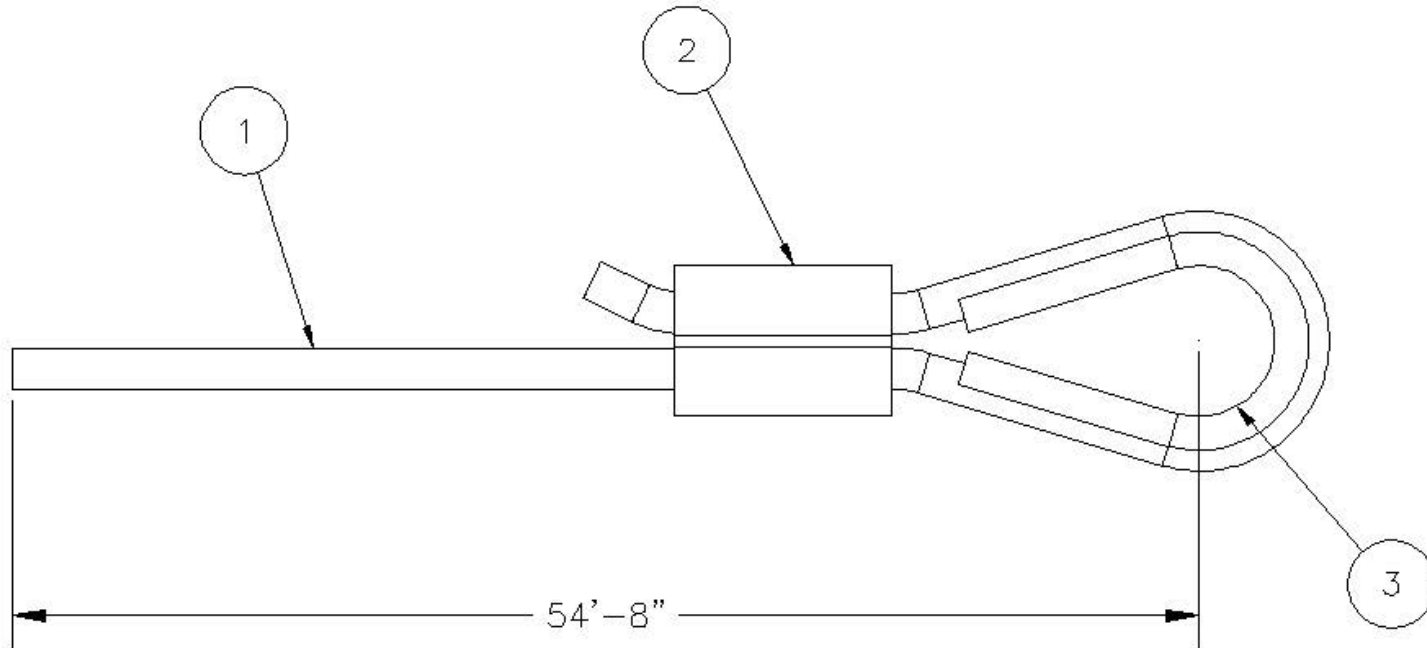

784797 - LOAD LINE, 2016S

CUT LENGTH OF CABLE = 55'-0"

3	774110	1	THIMBLE, 7/32"
2	774062	1	FERREL DUPLEX ALUMINUM 7/32"
1	774220	1	CABLE, 7/32" 7 X 19 GALV AC
Item	Part No.	Qty	Description
Parts List