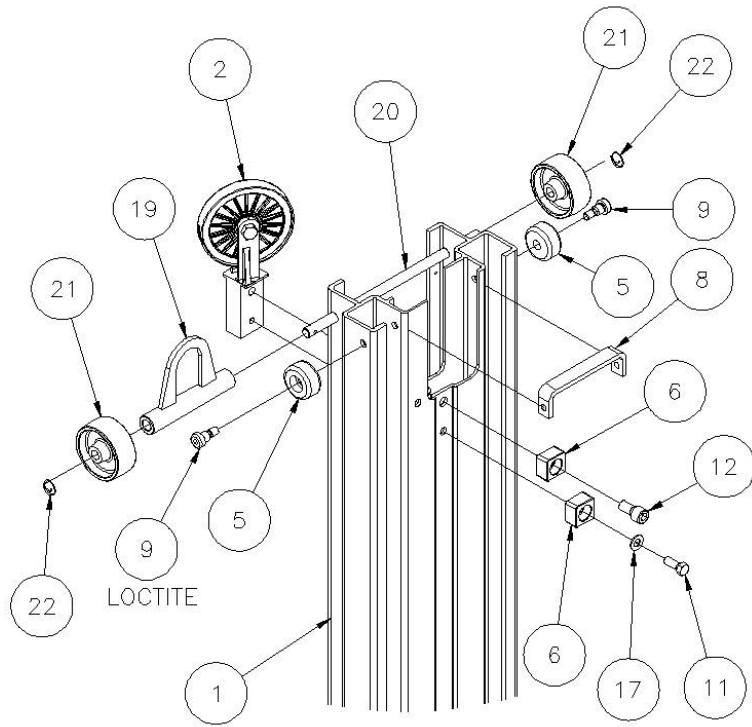

784096 - CENTER MAST ASSEMBLY

APPLY LOCTITE 242 WHERE SHOWN

18	773022	1	WASHER, FLAT 3/8 SAE HARDENED
17	773096	1	WASHER, FLAT M12
16	772350	2	NUT, INSERT JAM 3/8-16
15	772357	2	NUT, INSERT LOCK 1/2-13
14	772800	1	NUT, INSERT LOCK 12MM
13	771257	2	SCREW, SHC 1/2-13 X 1-1/2
12	771258	1	SCREW, SHC 1/2-13 X 1
11	771107	1	SCREW, HHC 3/8-16 X 1
10	771161	1	SCREW, HHC M12-1.75 X 40
9	771350	4	SCREW, SHOULDER 1/2 X 1/2
8	783649	1	TOP REINFORCEMENT BRACKET
7	783503	1	BACKING PLATE WELDMENT
6	783575	3	STOP BLOCK
5	783540	4	MAST ROLLER
4	783536	1	PULLEY GUARD
3	783921	1	PULLEY ASSY, ALUM 2000/2100
2	783923	1	PULLEY MTG BRKT ASSY
1	784097	1	MAST FAB CNTR & TOP MAST, 2012S LIFT
Item	Part No.	Qty	Description
Parts List			

784098 - BOTTOM MAST ASSEMBLY

LOCTITE

TORQUE STOP BLOCKS TO 125 FT-LBS
APPLY LOCTITE 242 WHERE SHOWN

22	774053	2	COTTER, CIRCLE Z/P .048 X 3/4
21	779012	2	WHEEL, POLYOLEFIN 3"
20	783620	1	SHAFT, ROLLER
19	786585	1	LIFTING HOOK WELDMENT, CB LIFT
18	773060	2	WASHER, FLAT 1/2 USS
17	773022	1	WASHER, FLAT 3/8 SAE HARDENED
16	773096	1	WASHER, FLAT M12
15	772357	2	NUT, INSERT LOCK 1/2-13
14	772800	1	NUT, INSERT LOCK 12MM
13	771257	2	SCREW, SHC 1/2-13 X 1-1/2
12	771258	1	SCREW, SHC 1/2-13 X 1
11	771107	1	SCREW, HHC 3/8-16 X 1
10	771161	1	SCREW, HHC M12-1.75 X 40
9	771350	2	SCREW, SHOULDER 1/2 X 1/2
8	783649	1	TOP REINFORCEMENT BRACKET
7	783503	1	BACKING PLATE WELDMENT
6	783575	2	STOP BLOCK
5	783540	2	MAST ROLLER
4	783536	1	PULLEY GUARD
3	783921	1	PULLEY ASSY, ALUM 2000/2100
2	783923	1	PULLEY MOUNTING BRACKET ASSY
1	784099	1	MAST FAB, BOTTOM MAST, 2012S LIFTS
Item	Part No.	Qty	Description