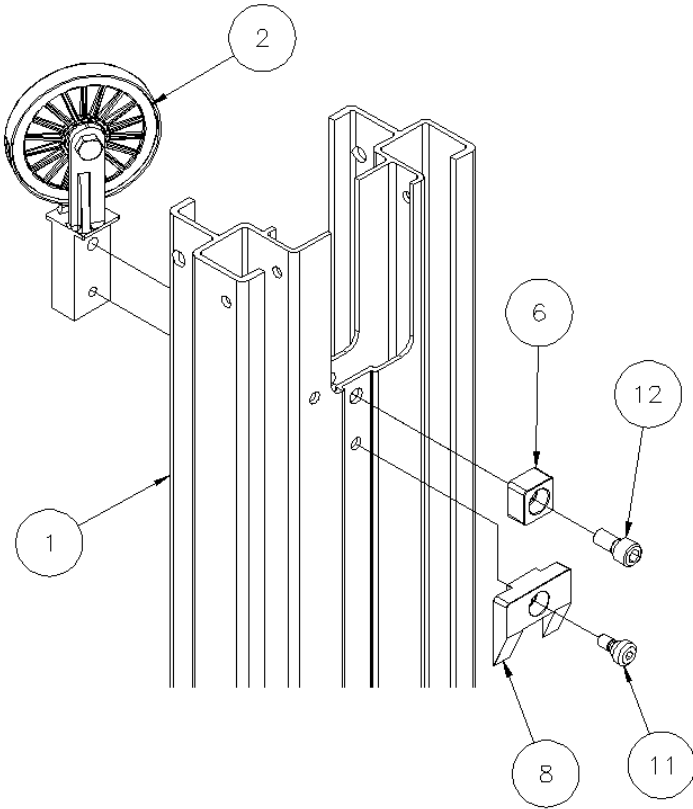

783746 - LEG LOCK ASSEMBLY

4	775110	1	SPLIT RING
3	776212	1	SPRING
2	782510	1	PLUNGER
1	783740	1	LEG LOCK WELDMENT
Item	Part No.	Qty	Description
Parts List			

783730/783739 - FRONT LEG ASSEMBLY

NOTE:
 BLACK & YELLOW WARNING TAPE
 1 PIECE 25 INCHES LONG
 SOLD IN ROLLS ONLY

10	778352	*	TAPE, 2" BLK/YEL CAUTION STRIPE (SEE NOTE)	*
8	776077	2	RETAINER RING #5133-62	
7	783644	1	SHAFT, LEG ROLLER	
6	783569	1	ROLLER, LEG	
5	772502	4	NUT, INSERT JAM 5/16-18	
4	771239	4	SCREW, BHC 5/16-18 X 3/4	
3	783098	1	SPACER, CASTER PLATE	
2	779005	1	CASTER 5" PLATE SWIVEL (RED)	
1	783497	1	FRONT LEG WELDMENT 2020/2025/2118/2124 GALV.	
	783738	1	FRONT LEG WELDMENT 2020/2025/2118/2124	
	783498	1	FRONT LEG WELDMENT 2010/2015/2112 GALV.	
	783732	1	FRONT LEG WELDMENT 2010/2015/2112	
Item	Part No.	Qty	Description	
Parts List				

784095 - TOP MAST ASSEMBLY

TORQUE STOP TO 125 FT-LBS

Item	Part No.	Qty	Description
17	773096	1	WASHER, FLAT M12
16	772357	2	NUT, INSERT LOCK 1/2-13
15	772350	2	NUT, INSERT JAM 3/8-16
14	772800	1	NUT, INSERT LOCK 12MM
13	771257	2	SCREW, SHC 1/2-13 X 1-1/2
12	771258	1	SCREW, SHC 1/2-13 X 1
11	771107	1	SCREW, HHC 3/8-16 X 1
10	771161	1	SCREW, HHC M12-1.75 X 40
9	771350	2	SCREW, SHOULDER 1/2 X 1/2
8	783694	1	STOP BLOCK WEDGE
7	783503	1	BACKING PLATE WELDMENT
6	783575	2	STOP BLOCK
5	783540	2	MAST ROLLER
4	783536	1	PULLEY GUARD
3	783921	1	PULLEY ASSY, ALUM 2000/2100 LIFTS
2	783923	1	PULLEY MTG BRKT ASSEMBLY
1	784097	1	MAST FAB CNTR & TOP, 2012S LIFT
			Parts List