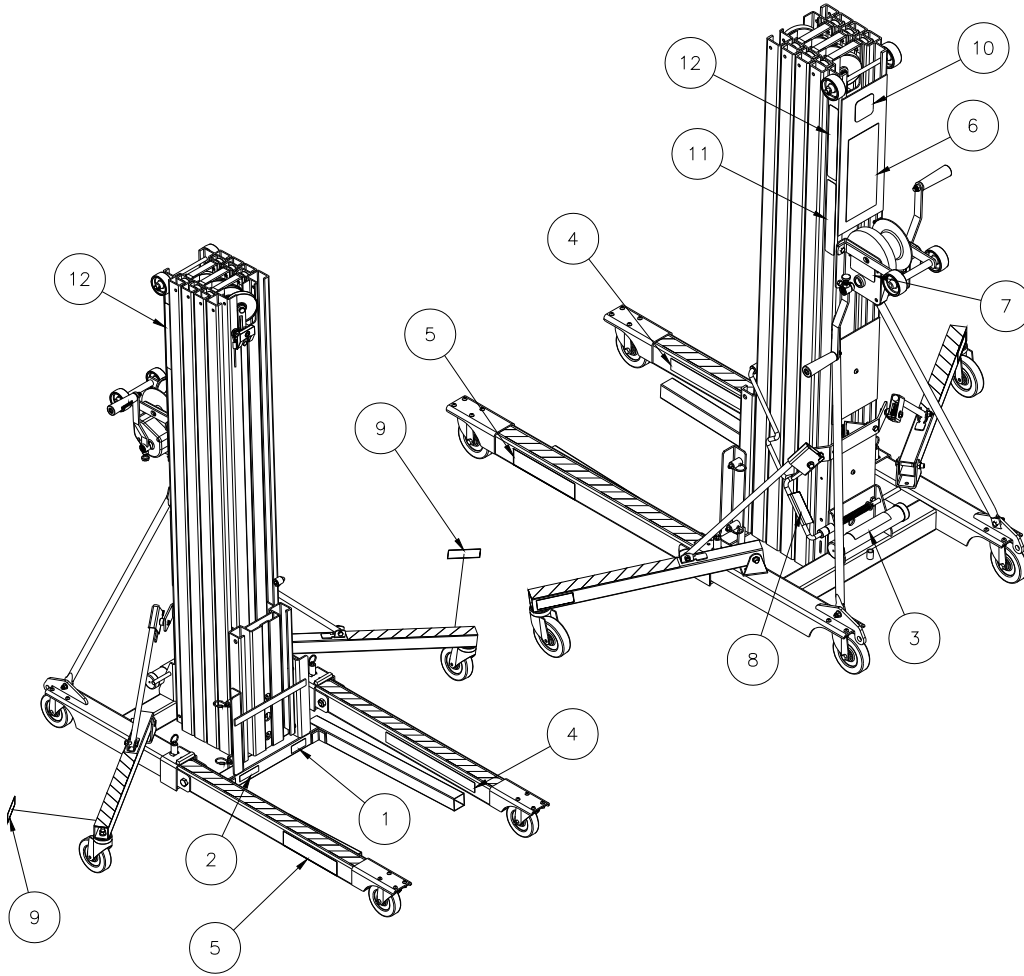

COMMON LABEL PLACEMENT

12	778368	2	LABEL, MODEL 2025
12	778367	2	LABEL, MODEL 2020
12	778366	2	LABEL, MODEL 2015
12	778365	2	LABEL, MODEL 2010
11	778369	1	LABEL, CE AND SERIAL NUMBER
10	778920	1	LABEL, CAUTION CARRIAGE LATCH
9	778348	2	LABEL, LOWER STABILIZER LEG
8	778461	1	LABEL, MAST HOLD DOWN BAR TYPE
7	778346	1	LABEL, WINCH RAISE/LOWER
6	778350	1	LABEL, GENERAL WARNINGS LARGE
5	778342	2	LABEL, SUMNER
4	778850	2	LABEL, DO NOT STAND UNDER LOAD
3	778906	1	LABEL, READ OPERATING INSTRUCTIONS
2	778339	1	LABEL, CARRIAGE LATCH WARNING
1	778347	1	LABEL, NO RIDER WARNING
Item	Part No.	Qty	Description
Parts List