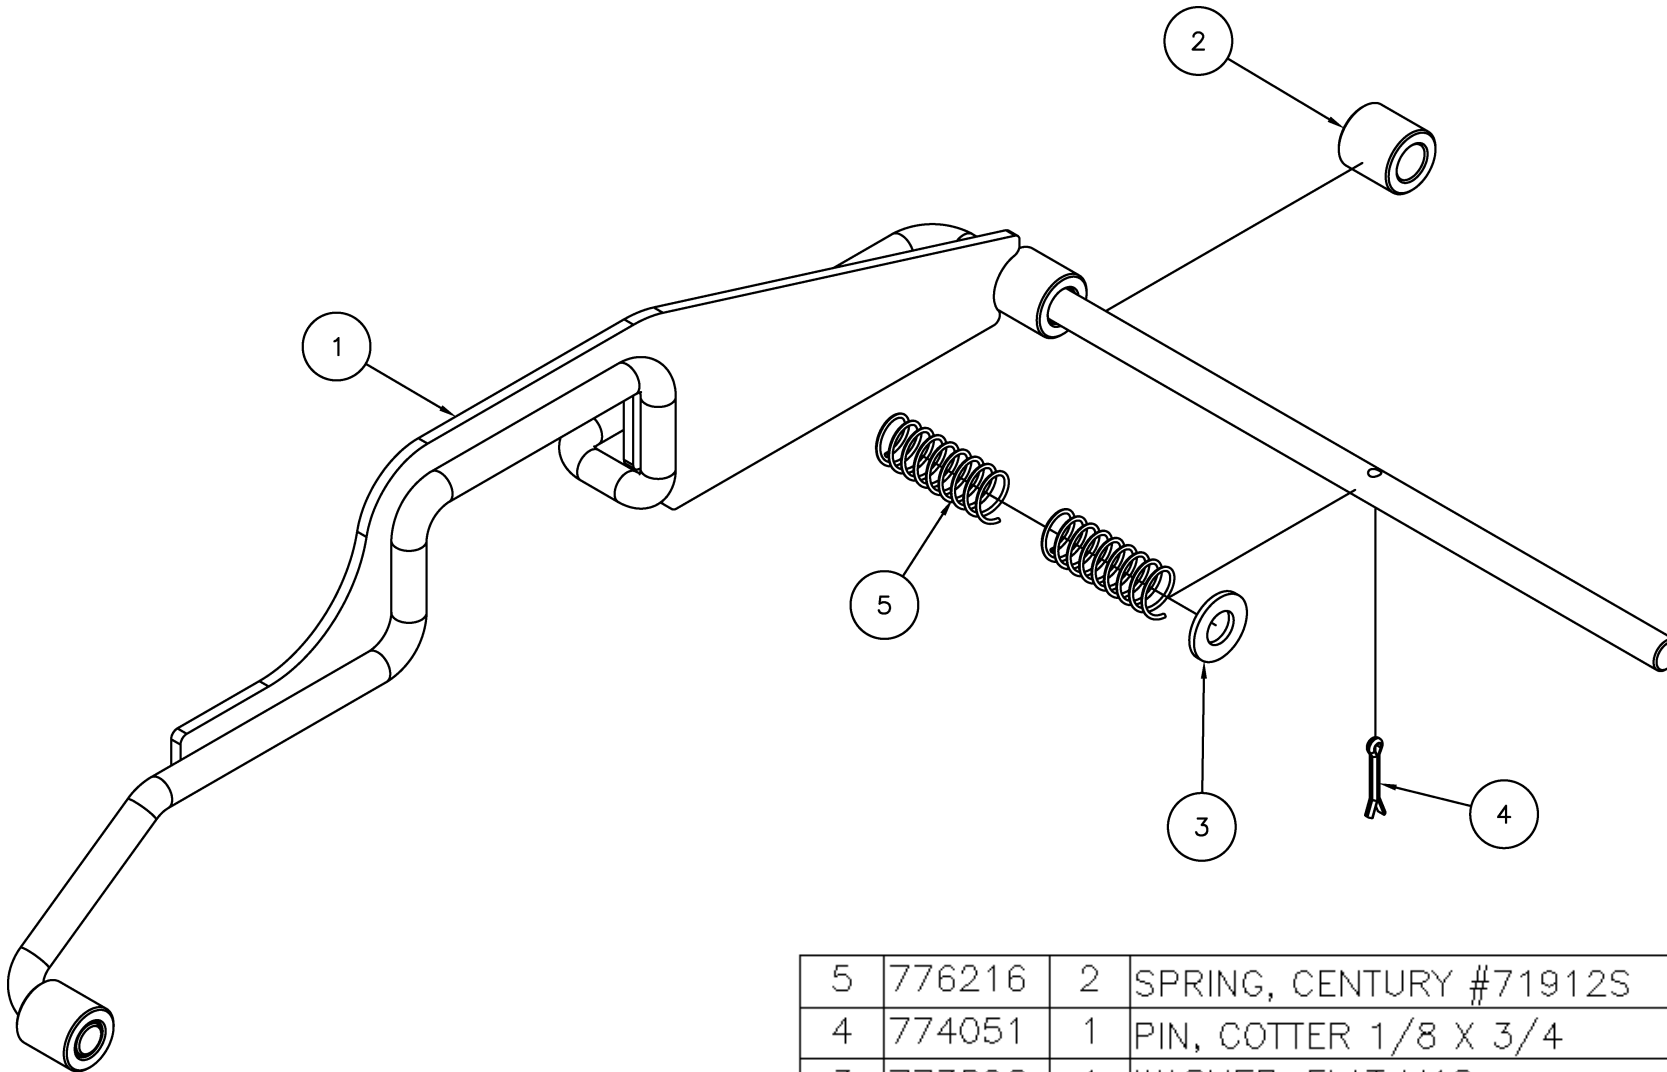

783040 - MAST HOLD DOWN ASSY.

5	776216	2	SPRING, CENTURY #71912S
4	774051	1	PIN, COTTER 1/8 X 3/4
3	773096	1	WASHER, FLAT M12
2	783045	1	MAST HOLD DOWN SPACER PLTD.
1	783041	1	MAST HOLD DOWN WELDMENT
Item	Part No.	Qty	Description
Parts List