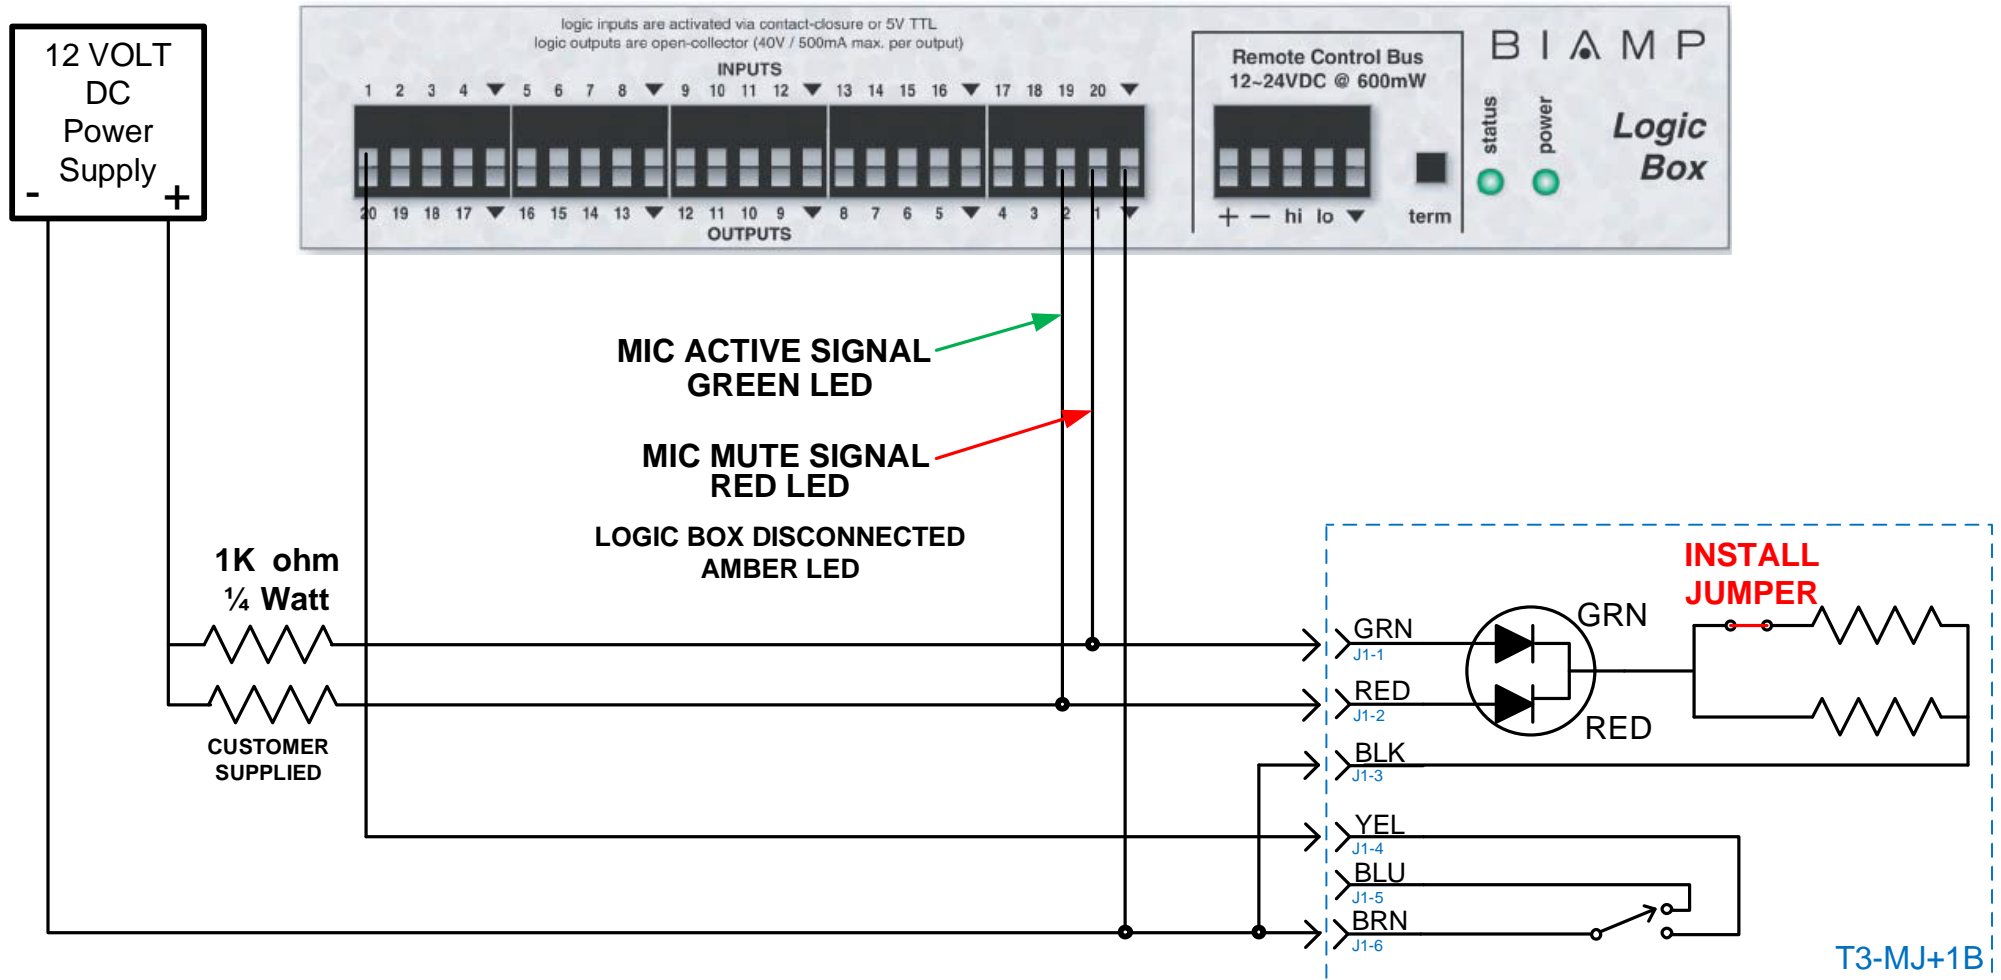

TO LIGHT GREEN OR AMBER LED WHEN ACTIVE

TO LIGHT RED LED WHEN ACTIVE

TO LIGHT THE GREEN LED FOR ACTIVE AND RED LED FOR MUTE

TWO OUTPUTS REQUIRED PER MIC JACK

Touchboards

205 Westwood Ave, Long Branch, NJ 07740
Phone: 866-94 BOARDS (26273) / (732)-222-1511
Fax: (732)-222-7088 | E-mail: sales@touchboards.com