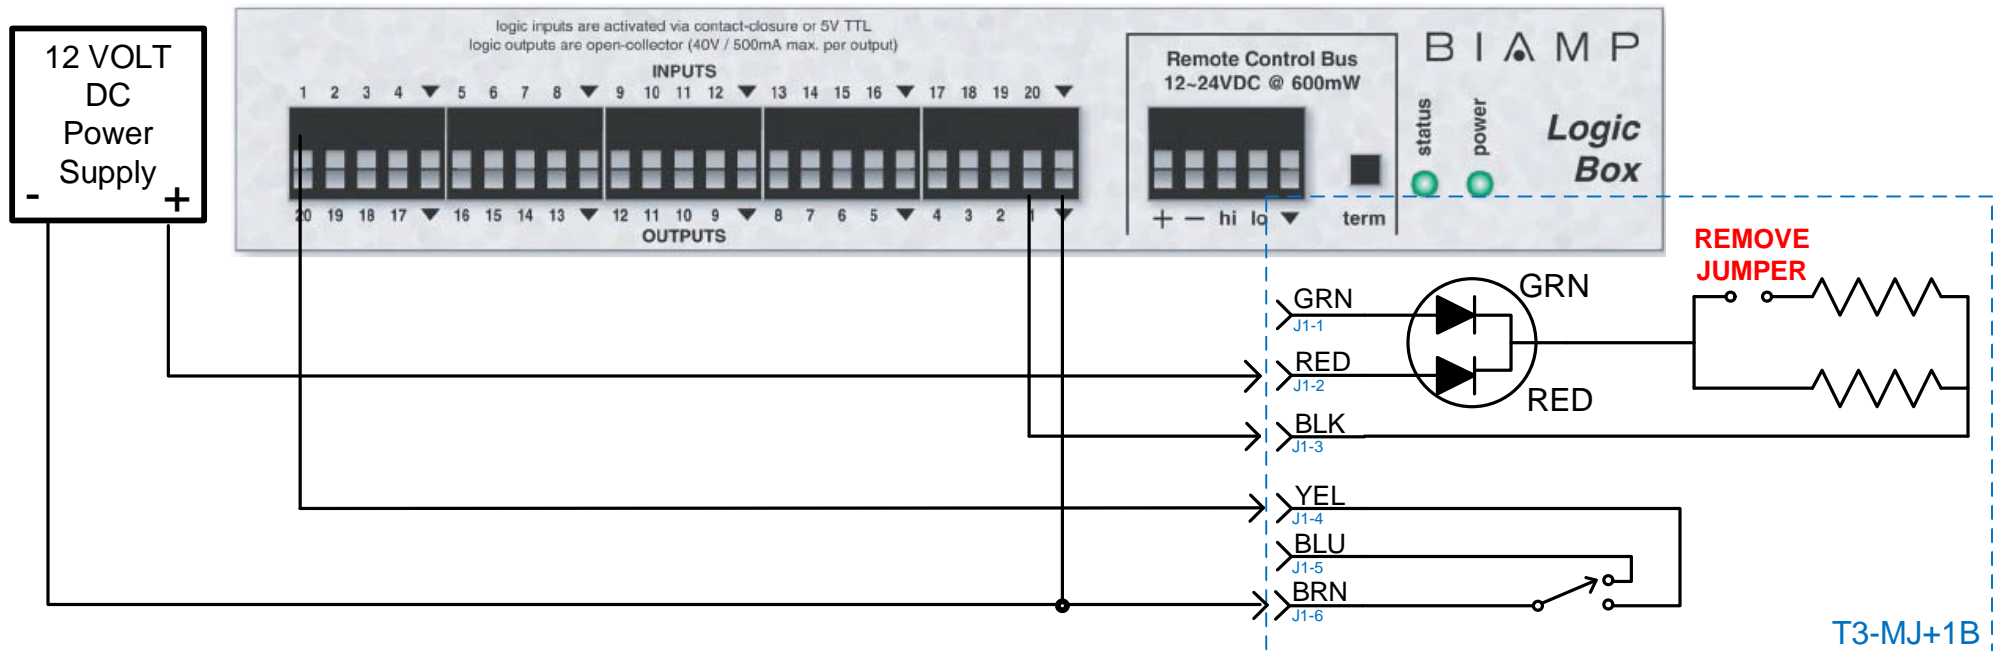

TO LIGHT GREEN OR AMBER LED WHEN ACTIVE

TO LIGHT RED LED WHEN ACTIVE

TO LIGHT THE GREEN LED FOR ACTIVE AND RED LED FOR MUTE

TWO OUTPUTS REQUIRED PER MIC JACK

Touchboards

205 Westwood Ave, Long Branch, NJ 07740
Phone: 866-94 BOARDS (26273) / (732)-222-1511
Fax: (732)-222-7088 | E-mail: sales@touchboards.com