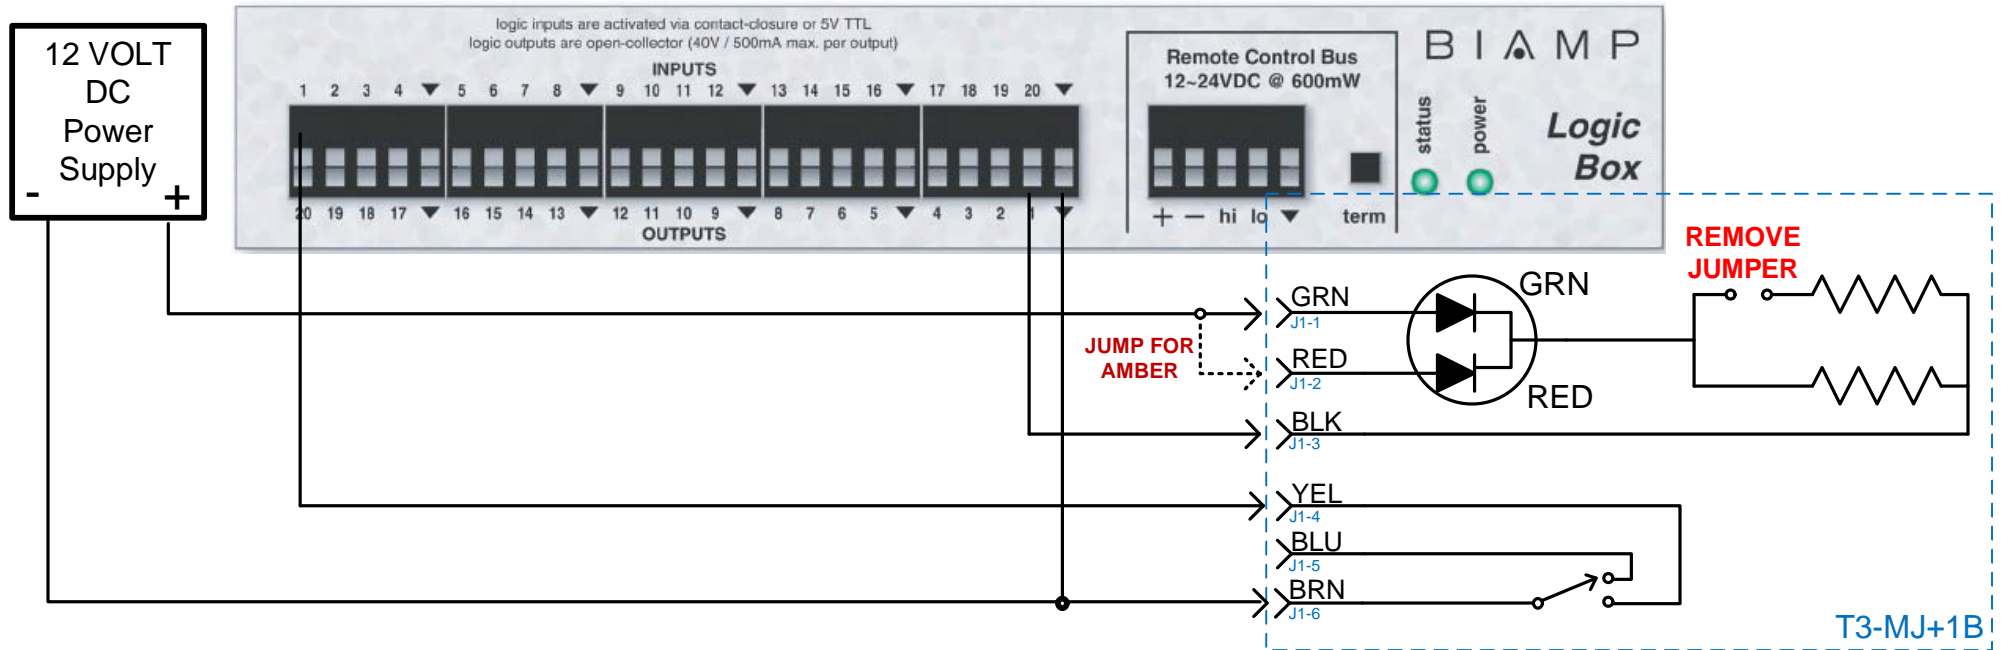

TO LIGHT GREEN OR AMBER LED WHEN ACTIVE

TO LIGHT RED LED WHEN ACTIVE

TO LIGHT THE GREEN LED FOR ACTIVE AND RED LED FOR MUTE

TWO OUTPUTS REQUIRED PER MIC JACK

Touchboards

205 Westwood Ave, Long Branch, NJ 07740
Phone: 866-94 BOARDS (26273) / (732)-222-1511
Fax: (732)-222-7088 | E-mail: sales@touchboards.com