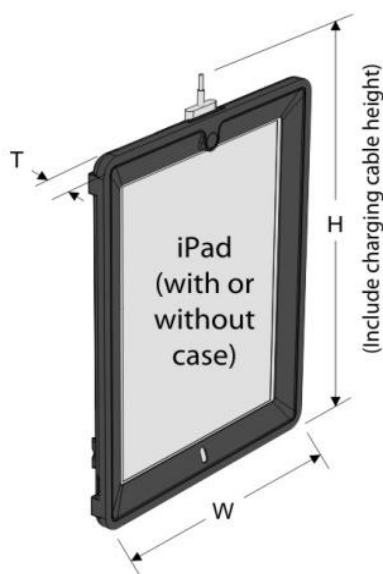

Compatibility Chart - Does my device fit?

Visit our website at www.copernicused.com or call us at 1-800-267-8494 for more information on compatibility.

Product Description	SKU	Tub Interior Dimensions
Base Unit (Storage Tub and Lid)	TEC57	29.0 cm (11-3/8") H x 31.1 cm (12-1/4") W x 23.1 cm (9-1/2") D

Product Description	SKU	Maximum Device Size
Base Unit + 7 Device Insert	TEC57 + TEC-AC7	28.5 cm (11-1/4") H x 24.0 cm (9-3/8") W x 2.9 cm (1-1/8") T
Base Unit + Chromebook 5 Device Insert	TEC57 + TEC-AC5C	28.5 cm (11-1/4") H x 31.1 cm (12-1/4") W x 1.7 cm (5/8") T
Premium (5 Device Unit)	TEC500	28.5 cm (11-1/4") H x 23.6 cm (9-1/4") W x 2.9 cm (1-1/8") T

If your device is not listed, please refer to maximum device sizes shown above.