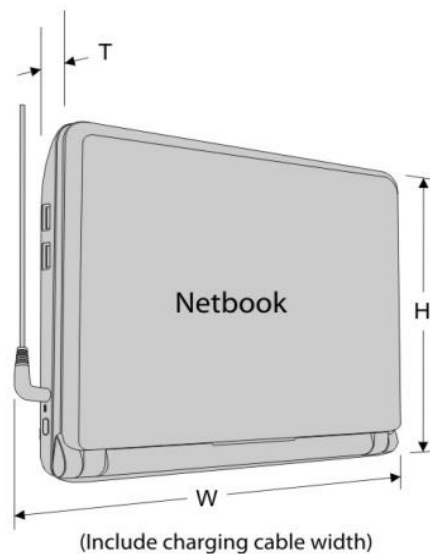

Compatibility Chart - Does my device fit?

Visit our website at www.copernicused.com or call us at 1-800-267-8494 for more information on compatibility.

Product Description	SKU	Tub Interior Dimensions
Base Unit (Storage Tub and Lid)	TEC57	29.0 cm (11-3/8") H x 31.1 cm (12-1/4") W x 23.1 cm (9-1/2") D

Product Description	SKU	Maximum Device Size
Base Unit + 7 Device Insert	TEC57 + TEC-AC7	28.5 cm (11-1/4") H x 24.0 cm (9-3/8") W x 2.9 cm (1-1/8") T
Base Unit + Chromebook 5 Device Insert	TEC57 + TEC-AC5C	28.5 cm (11-1/4") H x 31.1 cm (12-1/4") W x 1.7 cm (5/8") T
Premium (5 Device Unit)	TEC500	28.5 cm (11-1/4") H x 23.6 cm (9-1/4") W x 2.9 cm (1-1/8") T

If your device is not listed, please refer to maximum device sizes shown above.