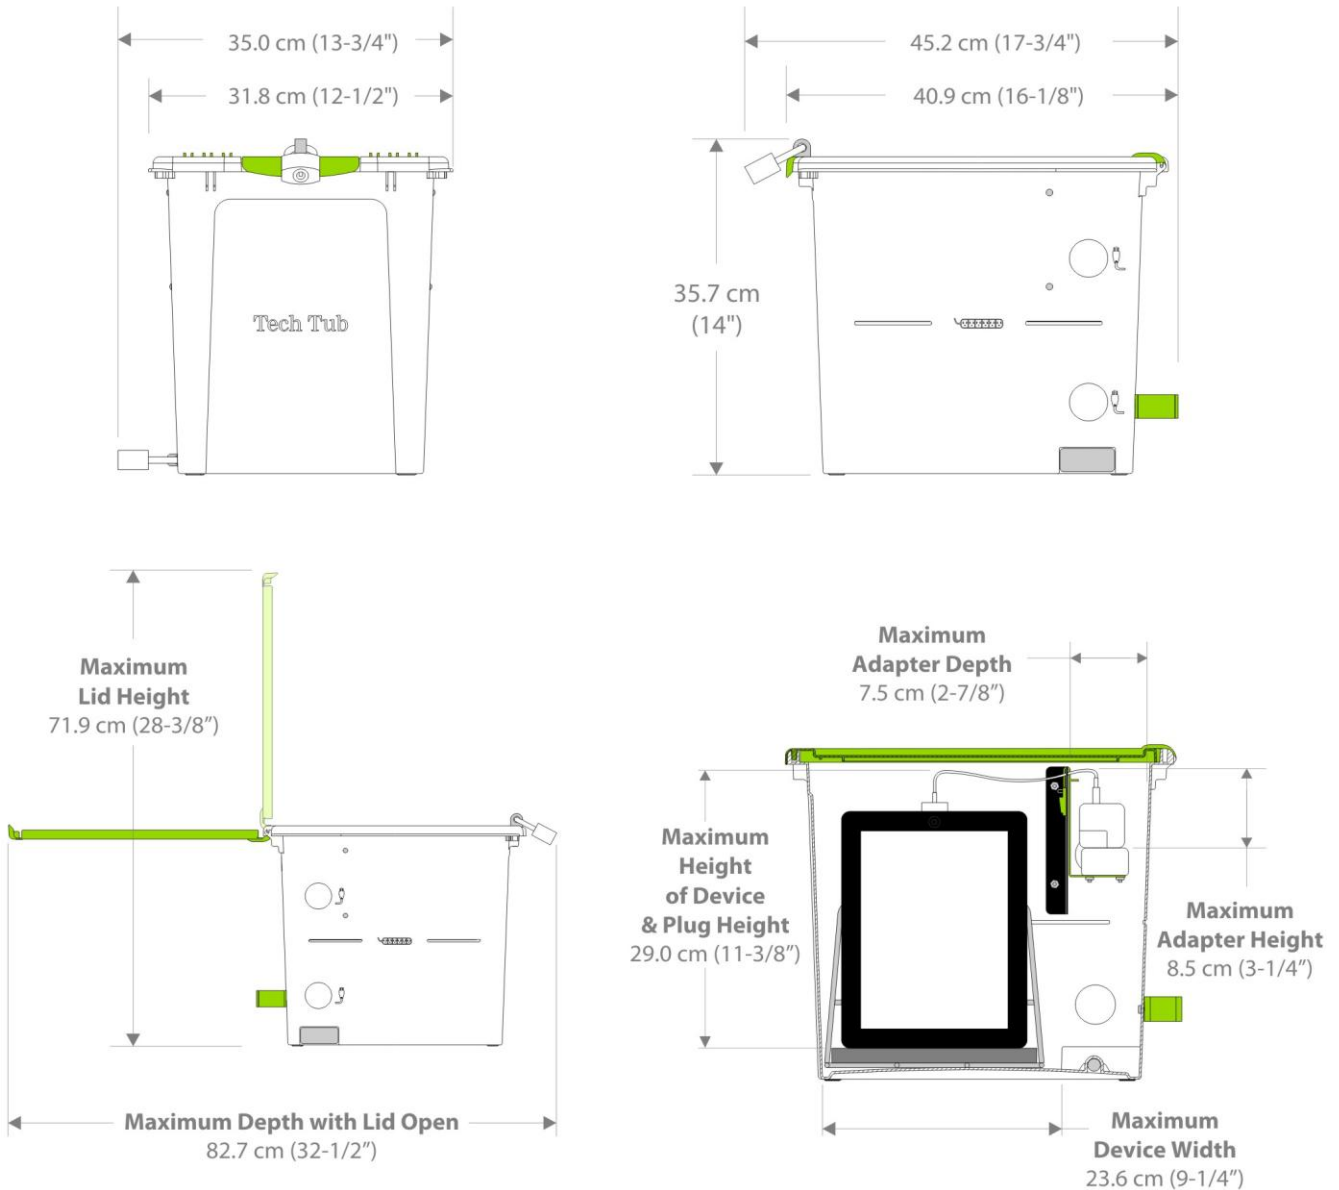

## Tech Tub™ 5 Device Premium (TEC500)

All dimensions ± 0.3 cm (1/8"). All weights ± 0.25 kg (0.5 lbs.)

### Options

Base (TEC57) - Includes Tub and Lid

5 Device Premium Model (TEC500) - Includes Tub, Lid, 5 Device Wire Insert + Foam Base, Internal Wiring Divider, Six-outlet Powerbar (1), Locking Block and Pin, Padlock (2), Velcro Ties (5), Cable Hook (2)

### Physical Specifications

Outer Dimensions: 31.8 cm (12-1/2") W x 40.9 cm (16-1/8") D x 35.7 cm (14") H

Outer Dimensions with Padlocks: 35.0 cm (13-3/4") W x 45.2 cm (17-3/4") D x 35.7 cm (14") H

Weight (TEC57; No Devices): 1.7 kg (3.8 lbs.)

### Powerbar Specifications

Size: 24.4 cm (9-5/8") W x 4.5 cm (1-3/4") D x 4.0 cm (1-1/2") H

AC Rating: 125V 15A 60Hz

Circuit Total: 900 J

Clamping Voltage: Type3 SPD 500V(L-N)(L-G)(N-G)

Outlets: 6 Right-angle NEMA 5-15R