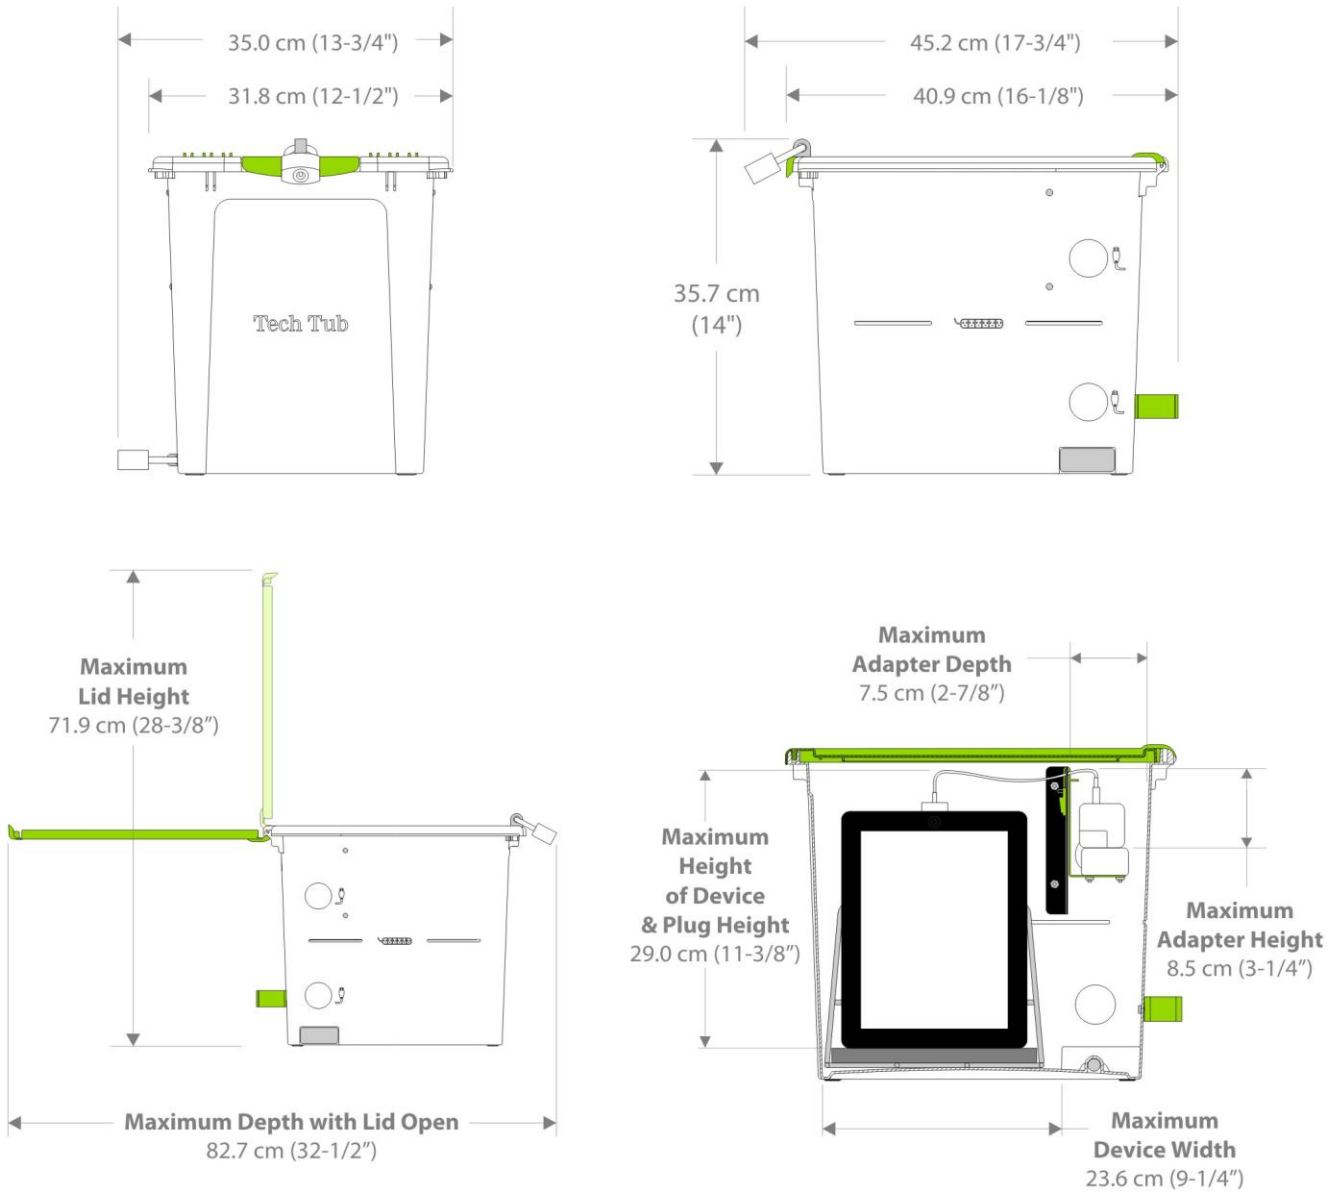

Tech Tub™ 5 Device Premium (TEC500)

All dimensions ± 0.3 cm (1/8"). All weights ± 0.25 kg (0.5 lbs.)