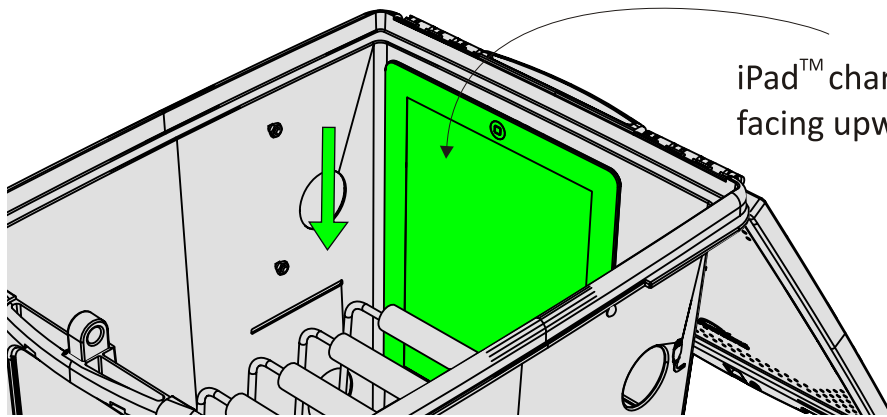

2

Actual Size:

You will need: (Not to Scale)

USB Hub (Optional)
1x

Velcro (Optional)
1x

Install USB Hub

1

Apply first piece of Velcro to the back of the USB hub.

2

Apply second piece of Velcro to the inside rear face of the Tech Tub.

3

Attach the USB Hub to the Tech Tub by aligning the two pieces.

Tips for Use

How to insert your device

ENSURE THE DEVICE'S CHARGING PORTS ARE EASILY ACCESSIBLE WHEN LOADING.