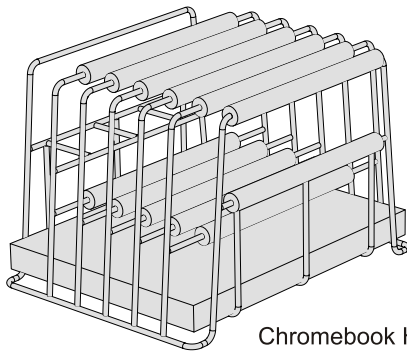

Chromebook Holder