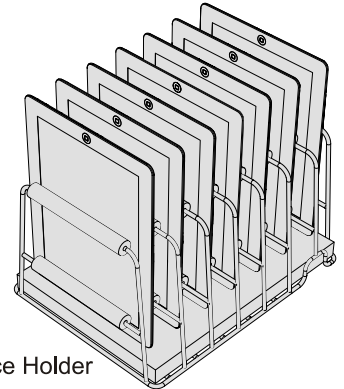

7-Device Holder