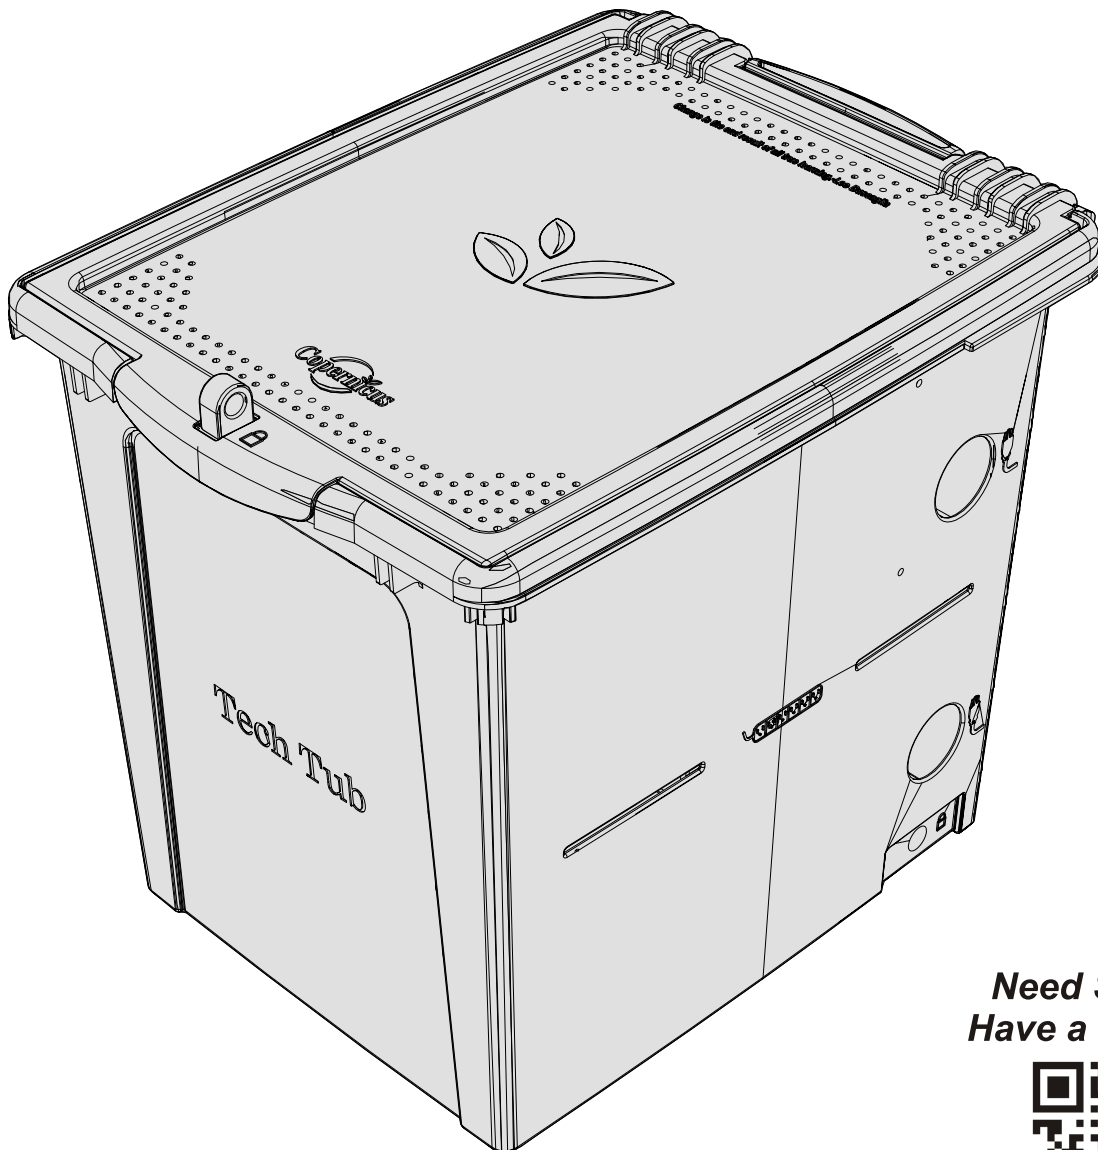

TEC57

Tech Tub™ - Base

Assembly Guide TEC57_2013_A

Check out our other products online at
www.copernicused.com

For assistance, please contact us:

1-800-267-8494

Email info@copernicused.com

Have your packing slip ready for reference

WARNING !

- This product is meant to be assembled by an adult.
- In its unassembled state, small parts present a hazard.
- To be used under direct supervision of an adult.

**Need Support?
Have a Question?**

Email our Customer Support

Touchboards

205 Westwood Ave, Long Branch, NJ 07740
Phone: 866-94 BOARDS (26273) / (732)-222-1511
Fax: (732)-222-7088 | E-mail: sales@touchboards.com

Please Recycle