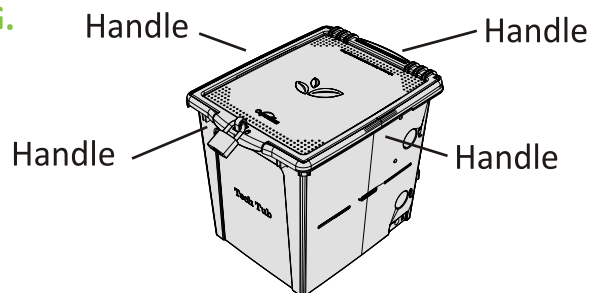

Add-ons

Chromebook Holder
1x
(Optional)

Add-ons

7-Device Holder
1x
(Optional)

Add-ons

USB Hub
1x
(Optional)

Velcro
1x
(Optional)

Carrying your Tech Tub™

USE THE HANDLES ALONG THE SIDES OF THE TECH TUB™ FOR EASY LIFTING AND CARRYING.

Tips for Assembly

Watch for These Helpful Symbols

This symbol denotes a 2- or 3- Person Task. For safety, please ensure that there are the suggested number of people working on steps displaying this symbol.