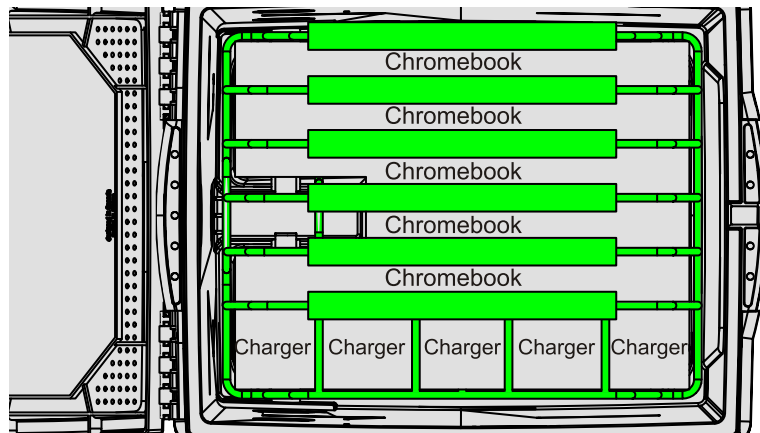

Tips for Use

How to insert your device

ENSURE THE DEVICE'S CHARGING PORTS ARE EASILY ACCESSIBLE WHEN LOADING.

iPad™ charging port facing upwards

Cable Management

ROUTE YOUR DEVICE CABLES THROUGH THE CABLE HOLES ON THE SIDES OR REAR OF THE TECH TUB™

We recommend you bundle your cables with velcro!