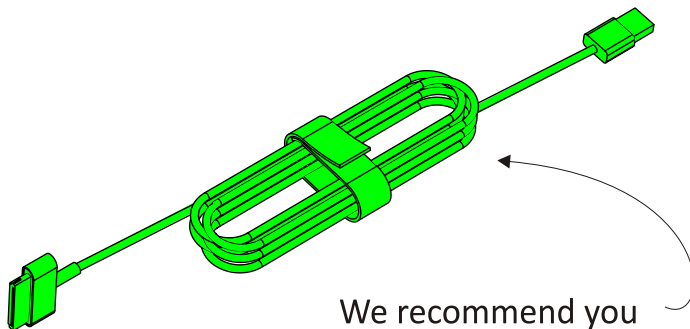

2

Apply second piece of Velcro to the inside rear face of the Tech Tub.

3

Attach the USB Hub to the Tech Tub by aligning the two pieces.

Tips for Use

How to insert your device

ENSURE THE DEVICE'S CHARGING PORTS ARE EASILY ACCESSIBLE WHEN LOADING.

iPad™ charging port facing upwards

7-Device Holder

Chromebook Holder

Cable Management

ROUTE YOUR DEVICE CABLES THROUGH THE CABLE HOLES ON THE SIDES OR REAR OF THE TECH TUB™

We recommend you bundle your cables with velcro!