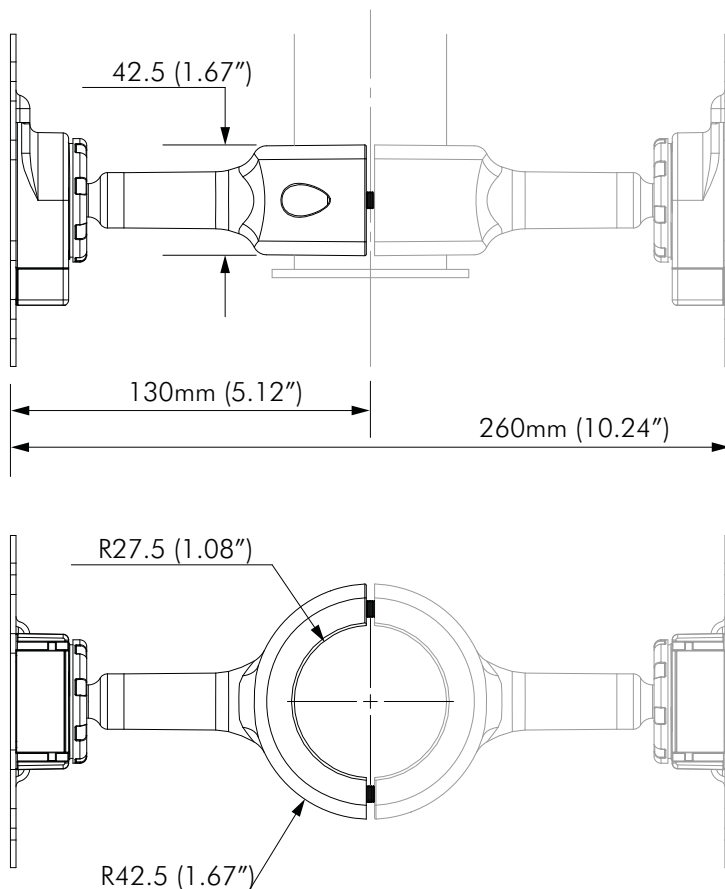

Supports VESA mounting hole configurations:

- 75mm x 75mm
- 100mm x 100mm
- 200mm x 100mm
- 200mm x 200mm

Range of display adjustment:

- +/-20 pan and tilt
- 360° rotation around the pole
- 360° portrait to landscape rotation

Maximum Load:

25kg (55lbs) per mount

Maximum Pole Capacity:

50kg (110lbs) using TH-1040-CT-B2B

Warranty: 10 years limited

Colour: Black

Dimensions

205 Westwood Ave, Long Branch, NJ 07740
 Phone: 866-94 BOARDS (26273) / (732)-222-1511
 Fax: (732)-222-7088 | E-mail: sales@touchboards.com