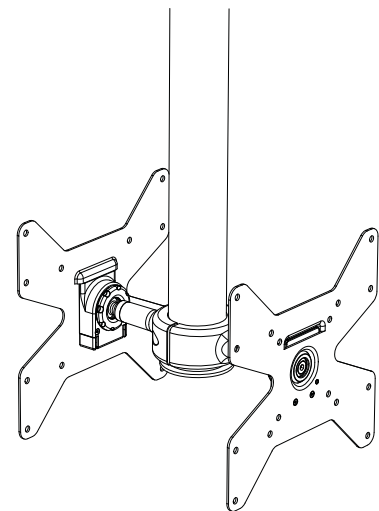

General Features

Compatibility:

This product is to be installed in conjunction with TH-1040-CTS and TH-1040-CTL Ceiling Mounts only.

- TH-1040-CTS Ceiling Tilt Short Mount
- TH-1040-CTL Ceiling Tilt Long Mount

Supports VESA mounting hole configurations:

- 75mm x 75mm
- 100mm x 100mm
- 200mm x 100mm
- 200mm x 200mm

Range of display adjustment:

- +/-20 pan and tilt
- 360° rotation around the pole
- 360° portrait to landscape rotation

Maximum Load:

25kg (55lbs) per mount

Maximum Pole Capacity:

50kg (110lbs) using TH-1040-CT-B2B

Warranty: 10 years limited

Colour: Black

Dimensions

205 Westwood Ave, Long Branch, NJ 07740
 Phone: 866-94 BOARDS (26273) / (732)-222-1511
 Fax: (732)-222-7088 | E-mail: sales@touchboards.com