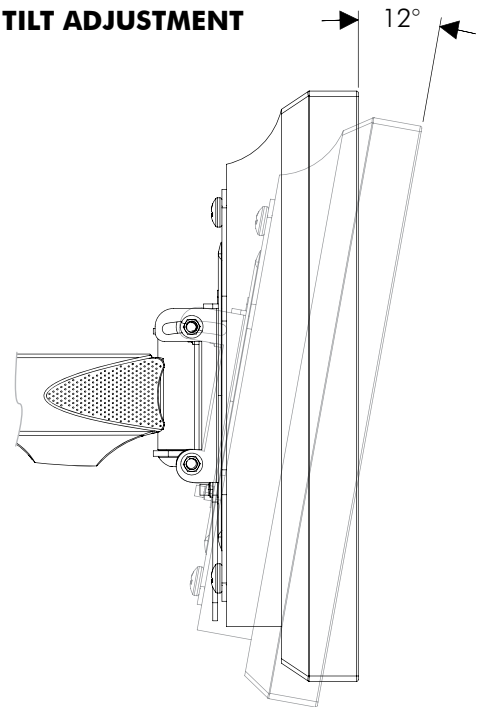

General Features

Maximum Weight: 36kg (80lbs.)

Screen Mounting Compatibility: VESA Mounting Hole Configurations: 100x100mm, 100x200mm, and 200x200mm.

Fasteners: All fasteners included

Color: Black

Warranty: 10 years limited

Dimensions

WALL MOUNT

The Wall Bracket can be mounted to either:
Timber Stud Wall or Masonry Wall

TILT ADJUSTMENT

SCREEN MOUNTING COMPATIBILITY

RANGE OF HORIZONTAL MOVEMENT

Dimensions (continued)

ARM MOVEMENT

(shown with cable and wall mount covers removed)

DISTANCE FROM WALL SHOWN IN TOP VIEW