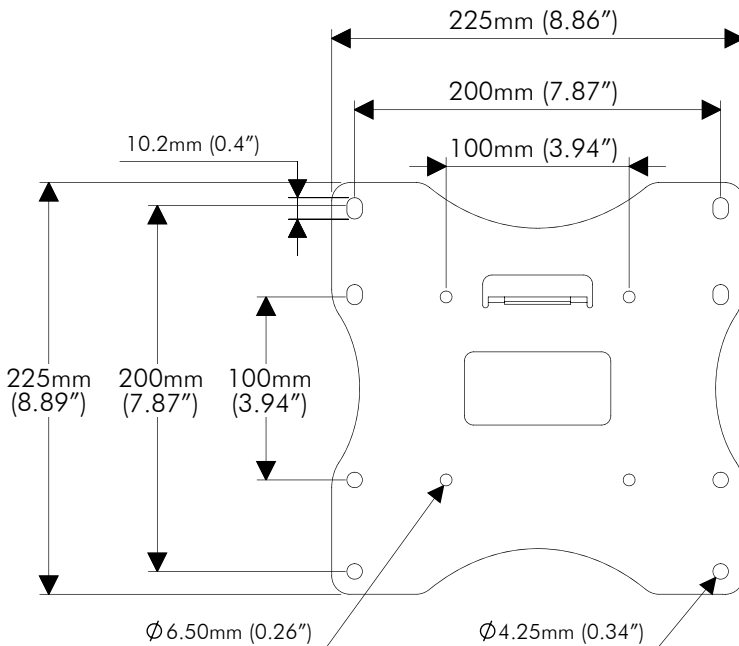

General Features

Maximum Weight: 36kg (80lbs.)

Screen Mounting Compatibility: VESA Mounting Hole Configurations: 100x100mm, 100x200mm, and 200x200mm.

Fasteners: All fasteners included

Color: Black

Warranty: 10 years limited

Dimensions

WALL MOUNT

The Wall Bracket can be mounted to either:
Timber Stud Wall or Masonry Wall

TILT ADJUSTMENT

SCREEN MOUNTING COMPATIBILITY

RANGE OF HORIZONTAL MOVEMENT

Dimensions (continued)

ARM MOVEMENT

(shown with cable and wall mount covers removed)

DISTANCE FROM WALL SHOWN IN TOP VIEW