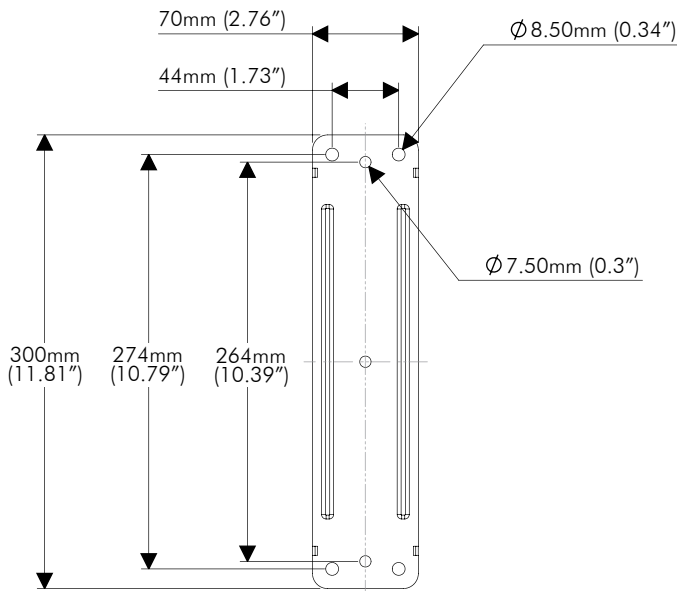

General Features

Maximum Weight: 36kg (80lbs.)

Screen Mounting Compatibility: VESA Mounting Hole Configurations: 100x100mm, 100x200mm, and 200x200mm.

Fasteners: All fasteners included

Color: Black

Warranty: 10 years limited

Dimensions

WALL MOUNT

The Wall Bracket can be mounted to either:
Timber Stud Wall or Masonry Wall

TILT ADJUSTMENT

SCREEN MOUNTING COMPATIBILITY

RANGE OF HORIZONTAL MOVEMENT

Dimensions (continued)

ARM MOVEMENT

(shown with cable and wall mount covers removed)

DISTANCE FROM WALL SHOWN IN TOP VIEW