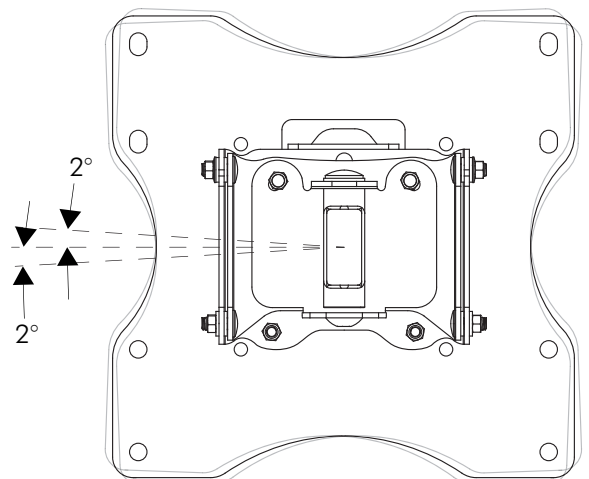

General Features

Maximum Weight: 36kg (80lbs.)

Screen Mounting Compatibility: VESA Mounting Hole Configurations: 100x100mm, 100x200mm, and 200x200mm.

Fasteners: All fasteners included

Color: Black

Warranty: 10 years limited

Dimensions

WALL MOUNT

The Wall Bracket can be mounted to either:
Timber Stud Wall or Masonry Wall

TILT ADJUSTMENT

SCREEN MOUNTING COMPATIBILITY

RANGE OF HORIZONTAL MOVEMENT

Dimensions (continued)

ARM MOVEMENT

(shown with cable and wall mount covers removed)

DISTANCE FROM WALL SHOWN IN TOP VIEW