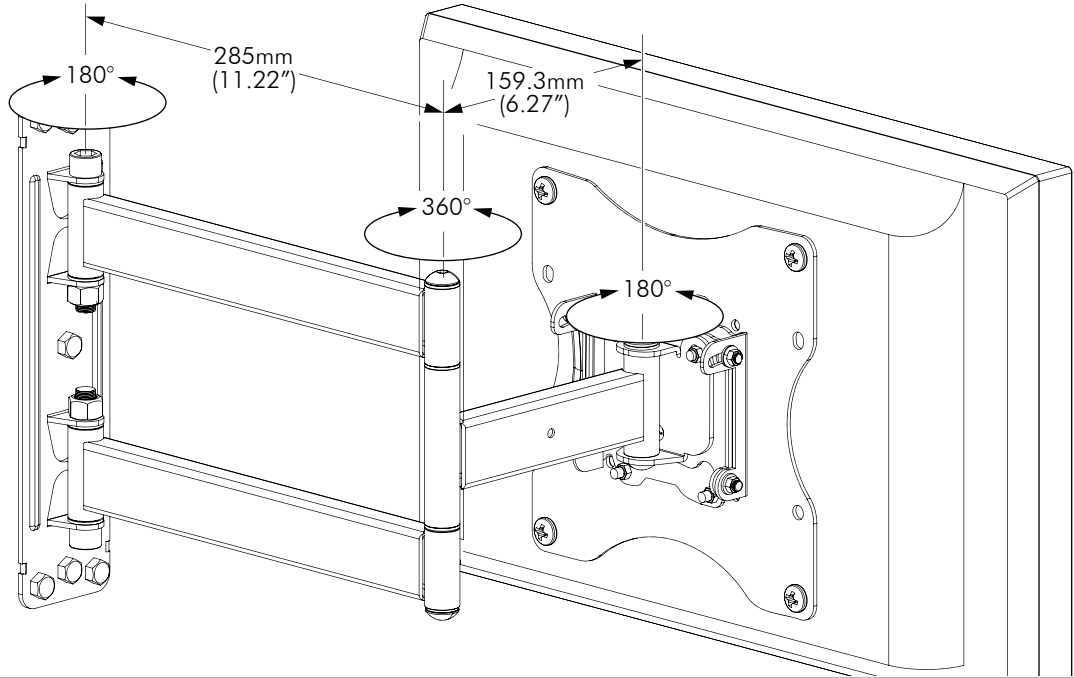

General Features

Maximum Weight: 36kg (80lbs.)

Screen Mounting Compatibility: VESA Mounting Hole Configurations: 100x100mm, 100x200mm, and 200x200mm.

Fasteners: All fasteners included

Color: Black

Warranty: 10 years limited

Dimensions

WALL MOUNT

The Wall Bracket can be mounted to either:
Timber Stud Wall or Masonry Wall

TILT ADJUSTMENT

SCREEN MOUNTING COMPATIBILITY

RANGE OF HORIZONTAL MOVEMENT

Dimensions (continued)

ARM MOVEMENT

(shown with cable and wall mount covers removed)

DISTANCE FROM WALL SHOWN IN TOP VIEW