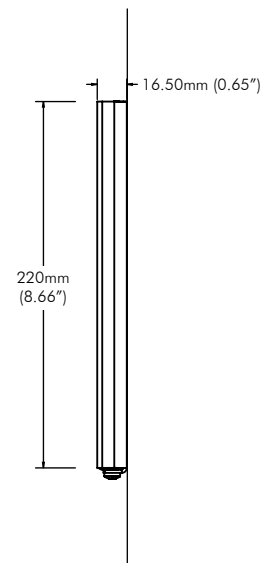

General Features

Display Weight Compatibility:
 Max. 50kg (110lbs)

Colour:
 Black

Display Mounting Compatibility:
 VESA Mounting Holes Configuration:
 50mm x 50mm
 75mm x 75mm
 100mm x 100mm
 120mm x 180mm
 200mm x 100mm
 200mm x 200mm

Security Feature:
 Four M5 Security Screws

Warranty: 10 years limited

Wall Mounting Options

Mounting hole pattern for:
Dry Wall and Masonry Wall

Mounting hole pattern for:
Timber Stud

Dimensions

Display Plate

Distance from Wall (Side View)