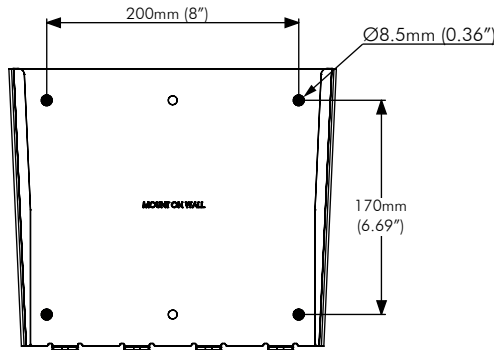

General Features

Display Weight Compatibility:
 Max. 50kg (110lbs)

Colour:
 Black

Display Mounting Compatibility:
 VESA Mounting Holes Configuration:
 50mm x 50mm
 75mm x 75mm
 100mm x 100mm
 120mm x 180mm
 200mm x 100mm
 200mm x 200mm

Security Feature:
 Four M5 Security Screws

Warranty: 10 years limited

Wall Mounting Options

Mounting hole pattern for:
Dry Wall and Masonry Wall

Mounting hole pattern for:
Timber Stud

Dimensions

Display Plate

Distance from Wall (Side View)