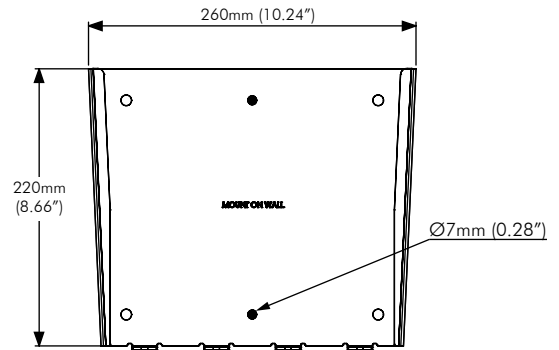

General Features

Display Weight Compatibility:
 Max. 50kg (110lbs)

Colour:
 Black

Display Mounting Compatibility:
 VESA Mounting Holes Configuration:
 50mm x 50mm
 75mm x 75mm
 100mm x 100mm
 120mm x 180mm
 200mm x 100mm
 200mm x 200mm

Security Feature:
 Four M5 Security Screws

Warranty: 10 years limited

Wall Mounting Options

Mounting hole pattern for:
Dry Wall and Masonry Wall

Mounting hole pattern for:
Timber Stud

Dimensions

Display Plate

Distance from Wall (Side View)