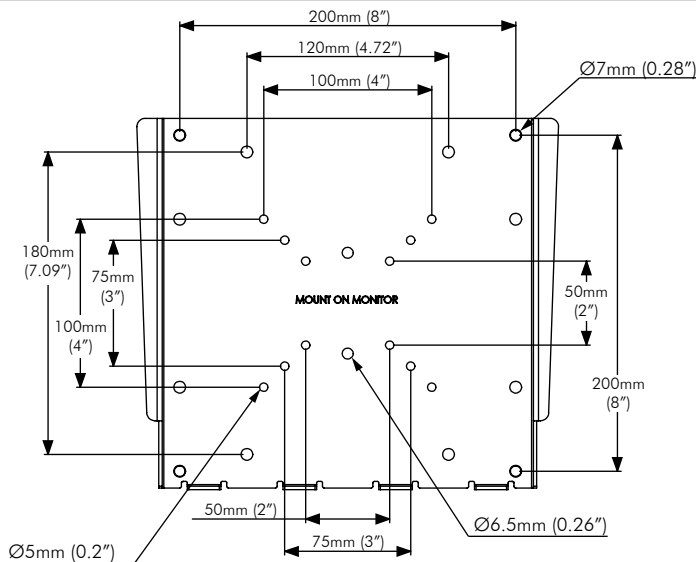

General Features

Display Weight Compatibility:
 Max. 50kg (110lbs)

Colour:
 Black

Display Mounting Compatibility:
 VESA Mounting Holes Configuration:
 50mm x 50mm
 75mm x 75mm
 100mm x 100mm
 120mm x 180mm
 200mm x 100mm
 200mm x 200mm

Security Feature:
 Four M5 Security Screws

Warranty: 10 years limited

Wall Mounting Options

Mounting hole pattern for:
Dry Wall and Masonry Wall

Mounting hole pattern for:
Timber Stud

Dimensions

Display Plate

Distance from Wall (Side View)