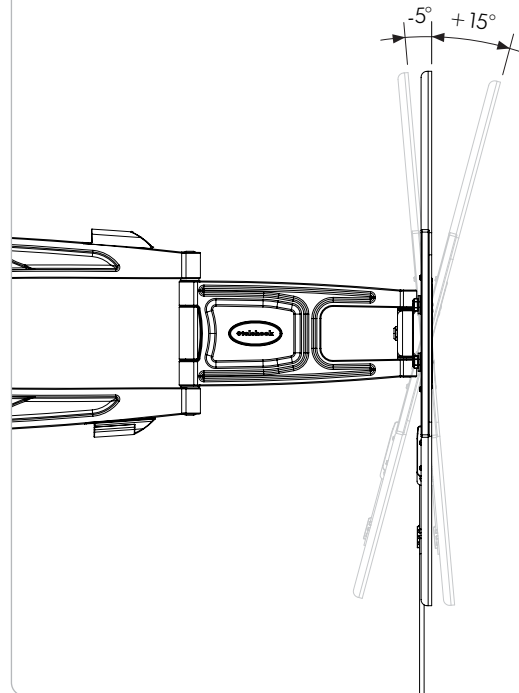

General Features

Maximum Weight: 35kg (77lbs)

Screen Mounting Compatibility: From minimum 200mm wide x 100mm high to maximum 700mm wide x 500mm high.

Fasteners: All fasteners included **Color:** Black

Warranty: 10 years limited

Dimensions

WALL MOUNT

The Wall Bracket can be mounted to either:
Timber Stud Wall or Masonry Wall

TILT ADJUSTMENT

SCREEN MOUNTING COMPATIBILITY

RANGE OF HORIZONTAL MOVEMENT

Dimensions (continued)

ARM MOVEMENT

DISTANCE FROM WALL SHOWN IN TOP VIEW

Touchboards

205 Westwood Ave, Long Branch, NJ 07740
Phone: 866-94 BOARDS (26273) / (732)-222-1511
Fax: (732)-222-7088 | E-mail: sales@touchboards.com

625mm
(24.6")
max.

49.5mm
(1.95")
min.

Max. Display
width at 90°
1117.6mm
(44")

WALL