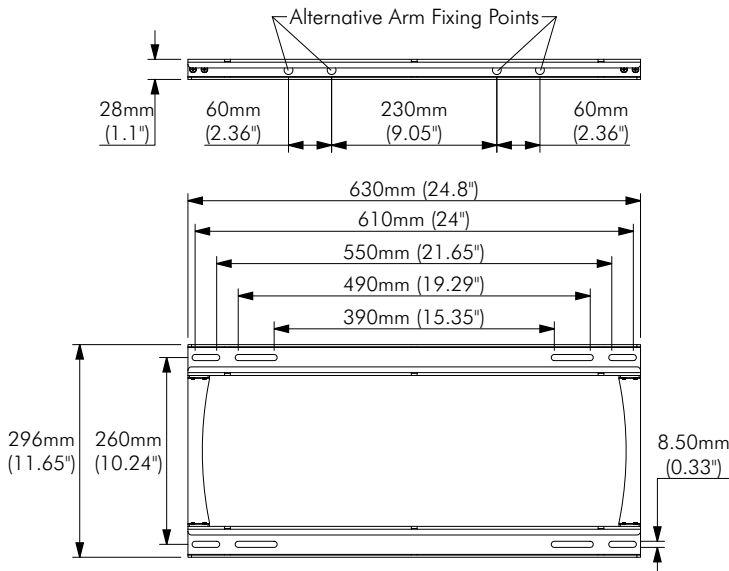

General Features

Maximum Weight: 35kg (77lbs)

Screen Mounting Compatibility: From minimum 200mm wide x 100mm high to maximum 700mm wide x 500mm high.

Fasteners: All fasteners included **Color:** Black

Warranty: 10 years limited

Dimensions

WALL MOUNT

The Wall Bracket can be mounted to either:
Timber Stud Wall or Masonry Wall

TILT ADJUSTMENT

SCREEN MOUNTING COMPATIBILITY

RANGE OF HORIZONTAL MOVEMENT

Dimensions (continued)

ARM MOVEMENT

DISTANCE FROM WALL SHOWN IN TOP VIEW

Touchboards

205 Westwood Ave, Long Branch, NJ 07740
Phone: 866-94 BOARDS (26273) / (732)-222-1511
Fax: (732)-222-7088 | E-mail: sales@touchboards.com

625mm
(24.6")
max.

49.5mm
(1.95")
min.

Max. Display
width at 90°
1117.6mm
(44")

WALL