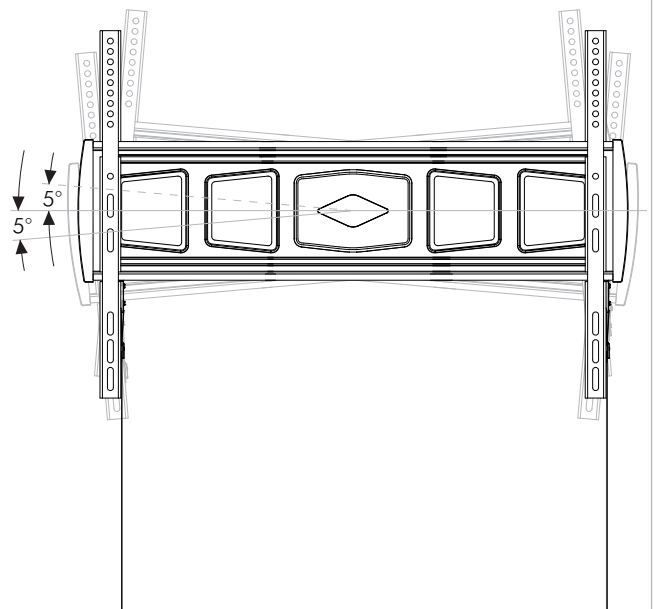

General Features

Maximum Weight: 35kg (77lbs)

Screen Mounting Compatibility: From minimum 200mm wide x 100mm high to maximum 700mm wide x 500mm high.

Fasteners: All fasteners included **Color:** Black

Warranty: 10 years limited

Dimensions

WALL MOUNT

The Wall Bracket can be mounted to either:
Timber Stud Wall or Masonry Wall

TILT ADJUSTMENT

SCREEN MOUNTING COMPATIBILITY

RANGE OF HORIZONTAL MOVEMENT

Dimensions (continued)

ARM MOVEMENT

DISTANCE FROM WALL SHOWN IN TOP VIEW

Touchboards

205 Westwood Ave, Long Branch, NJ 07740
Phone: 866-94 BOARDS (26273) / (732)-222-1511
Fax: (732)-222-7088 | E-mail: sales@touchboards.com

625mm
(24.6")
max.

49.5mm
(1.95")
min.

Max. Display
width at 90°
1117.6mm
(44")

WALL