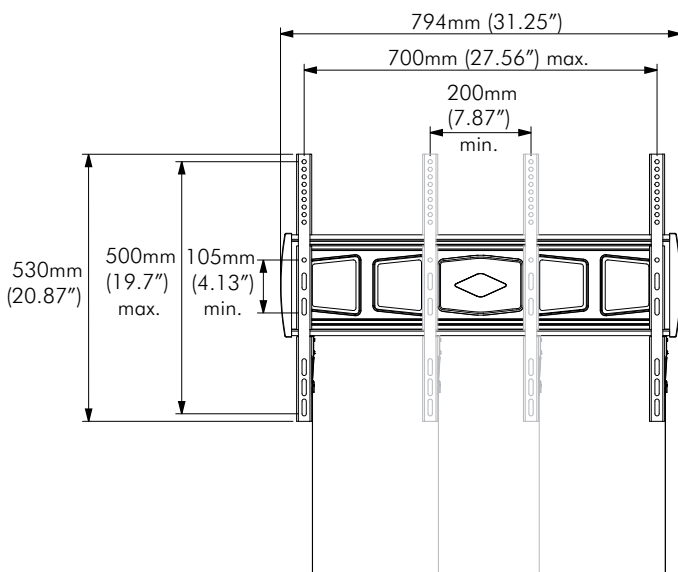

General Features

Maximum Weight: 35kg (77lbs)

Screen Mounting Compatibility: From minimum 200mm wide x 100mm high to maximum 700mm wide x 500mm high.

Fasteners: All fasteners included **Color:** Black

Warranty: 10 years limited

Dimensions

WALL MOUNT

The Wall Bracket can be mounted to either:
Timber Stud Wall or Masonry Wall

TILT ADJUSTMENT

SCREEN MOUNTING COMPATIBILITY

RANGE OF HORIZONTAL MOVEMENT

Dimensions (continued)

ARM MOVEMENT

DISTANCE FROM WALL SHOWN IN TOP VIEW

Touchboards

205 Westwood Ave, Long Branch, NJ 07740
Phone: 866-94 BOARDS (26273) / (732)-222-1511
Fax: (732)-222-7088 | E-mail: sales@touchboards.com

625mm
(24.6")
max.

49.5mm
(1.95")
min.

Max. Display
width at 90°
1117.6mm
(44")

WALL