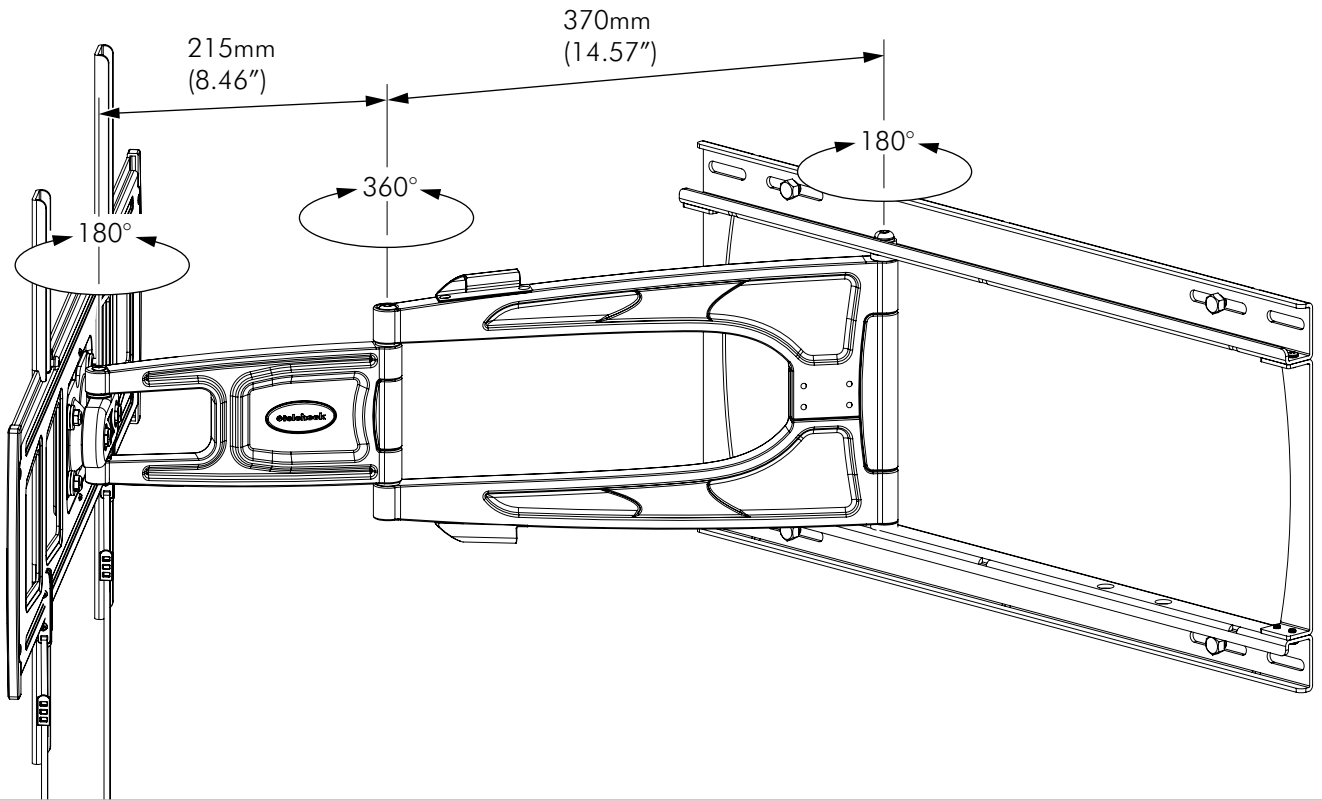

General Features

Maximum Weight: 35kg (77lbs)

Screen Mounting Compatibility: From minimum 200mm wide x 100mm high to maximum 700mm wide x 500mm high.

Fasteners: All fasteners included **Color:** Black

Warranty: 10 years limited

Dimensions

WALL MOUNT

The Wall Bracket can be mounted to either:
Timber Stud Wall or Masonry Wall

TILT ADJUSTMENT

SCREEN MOUNTING COMPATIBILITY

RANGE OF HORIZONTAL MOVEMENT

Dimensions (continued)

ARM MOVEMENT

DISTANCE FROM WALL SHOWN IN TOP VIEW

Touchboards

205 Westwood Ave, Long Branch, NJ 07740
Phone: 866-94 BOARDS (26273) / (732)-222-1511
Fax: (732)-222-7088 | E-mail: sales@touchboards.com

625mm
(24.6")
max.

49.5mm
(1.95")
min.

Max. Display
width at 90°
1117.6mm
(44")

WALL