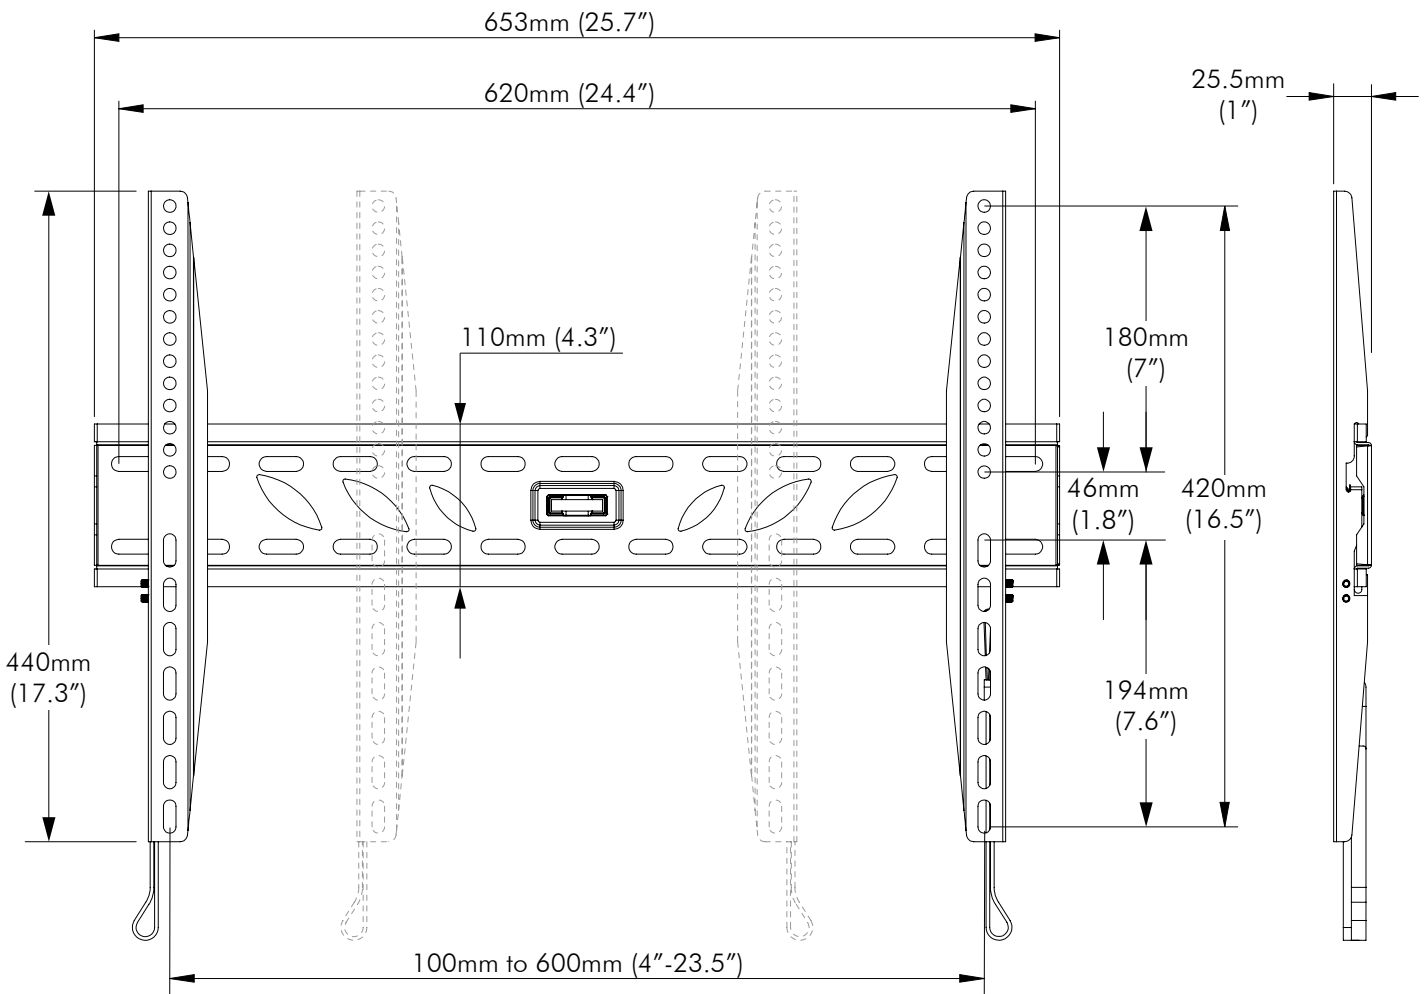

Technical Specification

telehook

Flat screen wall mount | fixed

General Features

Maximum Display Weight:
50kg (110lbs) max.

Colour:
Black

Warranty:
10 years limited

Screen Mounting Compatibility:
From minimum 100mm wide x 100mm high to maximum 600mm wide x 400mm high.

Dimensions

Touchboards

205 Westwood Ave, Long Branch, NJ 07740
 Phone: 866-94 BOARDS (26273) / (732)-222-1511
 Fax: (732)-222-7088 | E-mail: sales@touchboards.com