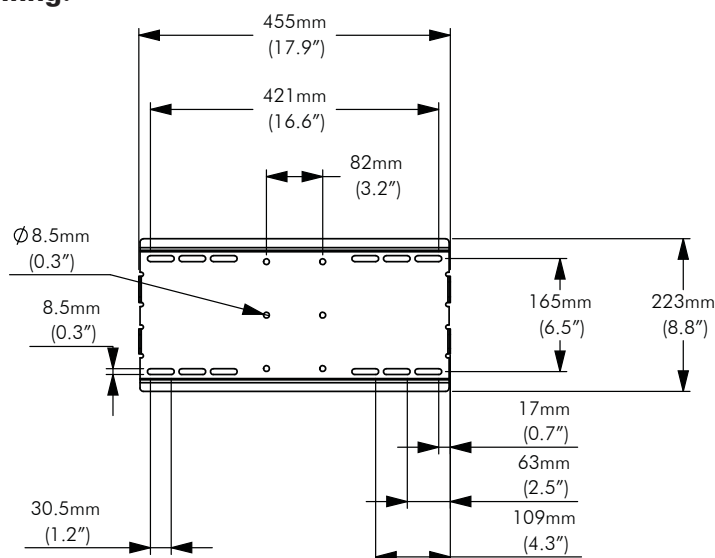

General Features

Maximum Weight:

70kg (154lbs)

Screen Mounting Compatibility:

From 200mm to 600mm high and from 200mm to 400mm wide in Portrait orientation.

Color:

Black

Warranty:

10 years

Dimensions

Wall Mounting:

Screen Mounting: