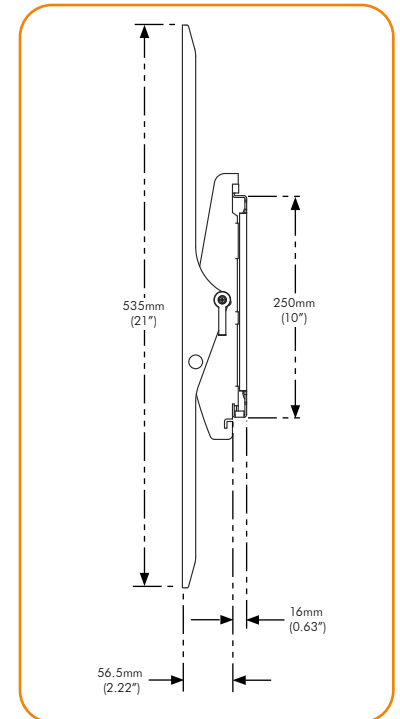

Product information, single unit

Product Code	Load capacity	Material	Color
TH-3070-UT	91kg (200lbs)	Steel	Black

Package information, single unit

Size	Ship weight	UPC code	Contents
88.5cm x 27.5cm x 7.5cm (34.75" x 11" x 3")	6.84kg (16.2lbs)	881493004788	All hardware required for installation supplied

Package information, master pack

Size	Ship weight	UPC	Units per master pack
90cm x 30cm x 32cm (35" x 11.75" x 12.5")	28kg (65lbs)	881493004856	4

Technical drawings

Atdec mounts are designed, developed and tested in Australia. While all efforts have been made to ensure the information in this brochure was correct as of the date of printing, we reserve the right to change specifications without notice. Please refer to the website for our full range along with the latest details on specifications, compatibility and dealer location. Atdec and Telehook are registered trademarks with all rights reserved. Copyright April 2013.

Atdec North America www.atdec.com
Atdec Global www.atdec.com.au