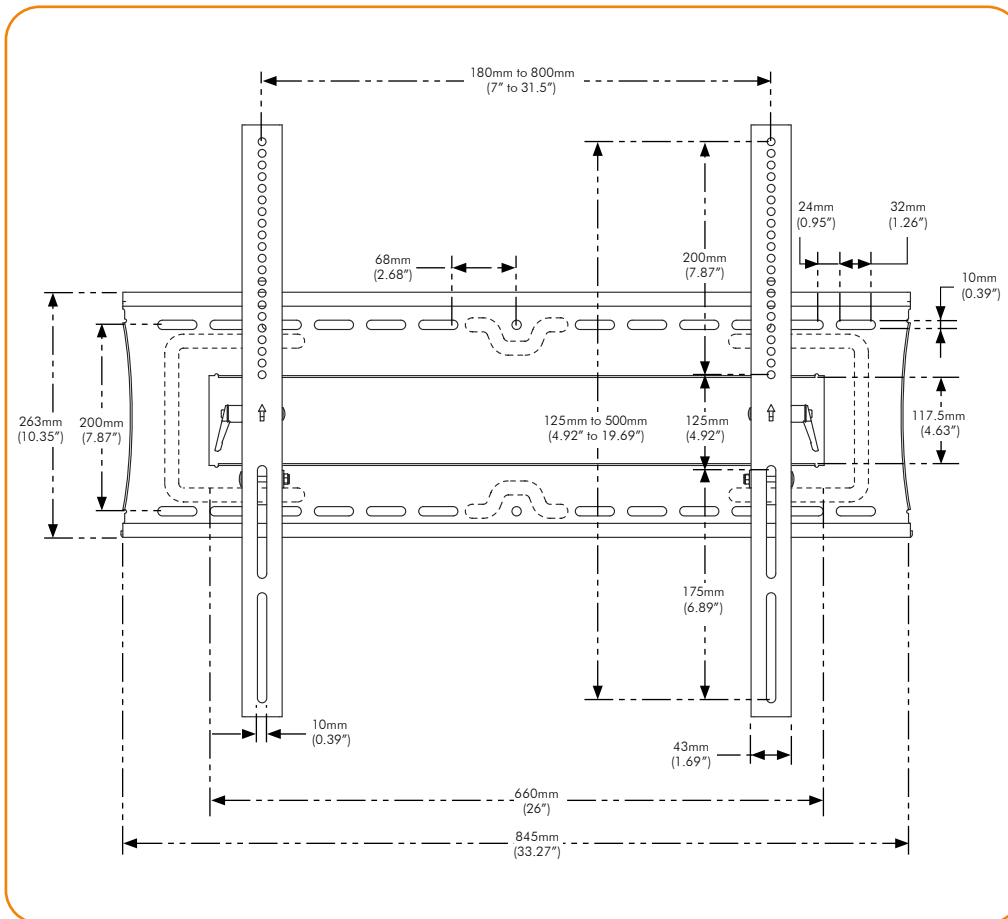

Product information, single unit

Product Code	Load capacity	Material	Color
TH-3070-UT	91kg (200lbs)	Steel	Black

Package information, single unit

Size	Ship weight	UPC code	Contents
88.5cm x 27.5cm x 7.5cm (34.75" x 11" x 3")	6.84kg (16.2lbs)	881493004788	All hardware required for installation supplied

Package information, master pack

Size	Ship weight	UPC	Units per master pack
90cm x 30cm x 32cm (35" x 11.75" x 12.5")	28kg (65lbs)	881493004856	4

Technical drawings

Atdec mounts are designed, developed and tested in Australia. While all efforts have been made to ensure the information in this brochure was correct as of the date of printing, we reserve the right to change specifications without notice. Please refer to the website for our full range along with the latest details on specifications, compatibility and dealer location. Atdec and Telehook are registered trademarks with all rights reserved. Copyright April 2013.

Atdec North America www.atdec.com
Atdec Global www.atdec.com.au