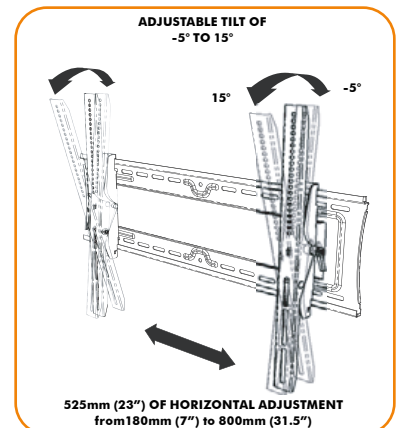

Product information, single unit

Product Code	Load capacity	Material	Color
TH-3070-UT	91kg (200lbs)	Steel	Black

Package information, single unit

Size	Ship weight	UPC code	Contents
88.5cm x 27.5cm x 7.5cm (34.75" x 11" x 3")	6.84kg (16.2lbs)	881493004788	All hardware required for installation supplied

Package information, master pack

Size	Ship weight	UPC	Units per master pack
90cm x 30cm x 32cm (35" x 11.75" x 12.5")	28kg (65lbs)	881493004856	4

Technical drawings

Atdec mounts are designed, developed and tested in Australia. While all efforts have been made to ensure the information in this brochure was correct as of the date of printing, we reserve the right to change specifications without notice. Please refer to the website for our full range along with the latest details on specifications, compatibility and dealer location. Atdec and Telehook are registered trademarks with all rights reserved. Copyright April 2013.

Atdec North America www.atdec.com
Atdec Global www.atdec.com.au