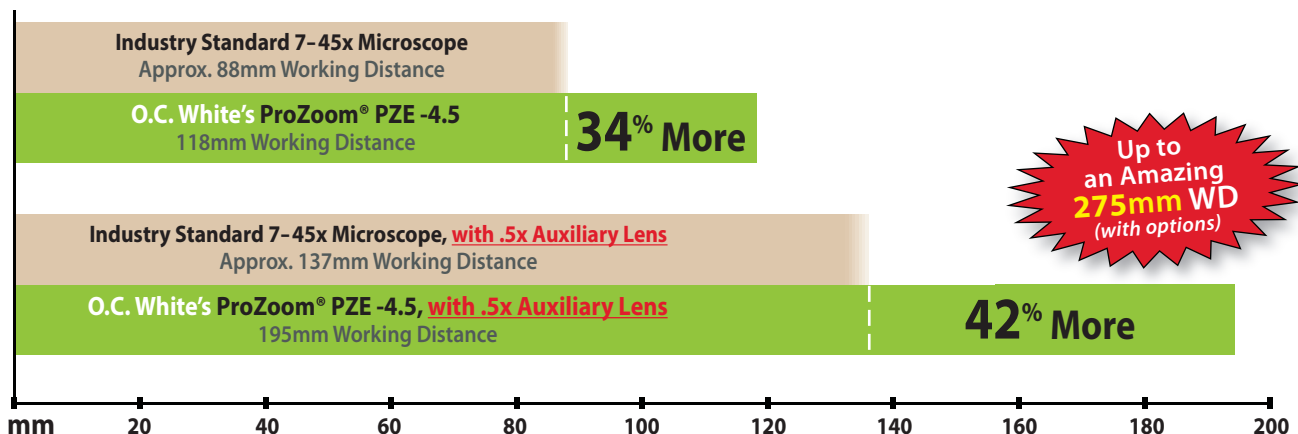

### Extended Working Distance Microscope

The ProZoom® PZE-4.5 microscope family provides standard 7-45X magnification, with industry leading field of view & working distance.

With a standard working distance of 118mm, ProZoom® PZE-4.5 features an amazing 34% greater working distance compared to standard 7-45x microscopes (88mm). The optional .5x auxiliary lens provides customers with an incredible 195mm (7.67").

This specially designed microscope provides full 7-45x magnification, at a comparable working distance to standard microscopes with .5x lenses (and half the magnification).

At home in ESD critical environments, this microscope also features super-wide 28mm eyepieces for increased operator comfort over the duration of the work day. Dentented zoom stops are included standard on this model as well, which allow you (and your QA/QC Engineers) truly repeatable and documentable inspection results.... an *O.C. White Exclusive!*

### FEATURES:

- Built with ESD Safety Specifically in Mind
- 7-45x Standard Magnification Range (up to 270x with options)
- Super-Wide 28mm High Eyepoint, Wide Field Eyepieces
- 45° Eyepiece Angle with 360° Rotation in Focusing Arm
- 195mm of Working Distance with .5x Aux Lens (standard)
- +/- 6 Diopter Eyepiece Adjustment Range
- Interpupillary Distance Adjustment on Eyepiece Tubes
- Double Ball Bearing Arm Base Assembly for Precision Movement
- 5 Year Mechanical Warranty... **Best in the Business!**