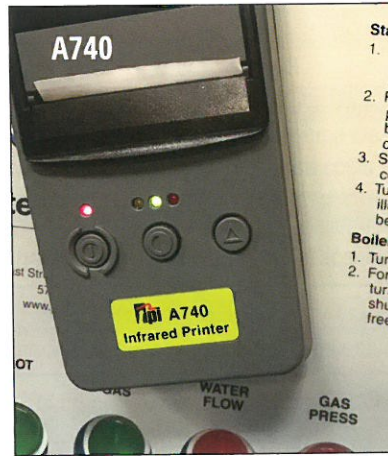

	A124	A740	A740BT	A746	A760	A760S	A761	A761S	A763	A763S	A765	A769	A770	A770-20
Illustrations														
Descriptions	Magnetic hanging strap	IR Printer	Bluetooth Printer	(2) Rolls of replacement paper for A740 and A740BT	CO Sensor (Requires calibration after installation)	Smart CO Sensor	O2 Sensor (Requires calibration after installation)	Smart O2 Sensor	Mini-pump protection filter	Screw-in mini-pump protection filter	Protective boot	Flue probe without temp.	Flue probe with temp.	20' Flue probe with temp.
708	O	O			S		S		S		S		S	O
708A740	O	S		S	S		S		S		S		S	O
709	O	O			S		S		S		S		S	O
709A740	O	S		S	S		S		S		S		S	O
709A740OIL	O	S		S	S		S		S		S		S	O
709A740C1	O	S		S	S		S		S		S		S	O
709R	O	O			S		S		S		S		S	O
DC710			O			S		S	S				S	O
DC710C1			O			S		S	S				S	O
DC710C2			O			S		S	S				S	O
DC710C3			S	S		S		S	S				S	O
DC710C4			S	S		S		S	S				S	O
716	O	O			S		S			S	S		S	O
716A740	O	S		S	S		S			S	S		S	O
716NHC	O	O					S			S	S		S	O
716N	O	O			S		S			S	S		S	O
717		O				S		S	S		S		S	O
717A740		S		S		S		S	S		S		S	O
717R		O				S		S	S		S		S	O

O = Optional; S = Standard

**All TPI Analyzers Feature:**

- Pump driven for fast response time
- Will not shut off if 15 ppm CO is present for increased safety
- Store up to 50 readings (716 stores 100 readings)
- 1 ppm sensitivity (CO)
- Push on fittings for fast and easy use
- Large easy to read back-lit display
- Selectable fuels
- Protective rubber boot, flue probe, and soft padded carrying case with shoulder strap

#### DC710C1 WHY: combustion, WIRELESS use with smartphone, easy job management

Includes: DC710, USB Charger (A817), Soft Carrying Case (A787), Flue Probe (A770), In-Line Filter assembly installed on Flue probe (A796), Temperature Probe (GK11M), Mini Pump Protection Filter Assembly (A763)

#### DC710C2 WHY: combustion and pressure, WIRELESS use with smartphone, easy job management

Includes: DC710C1 plus SP620 differential manometer, Tubing (A774), Adapter tube (A820)