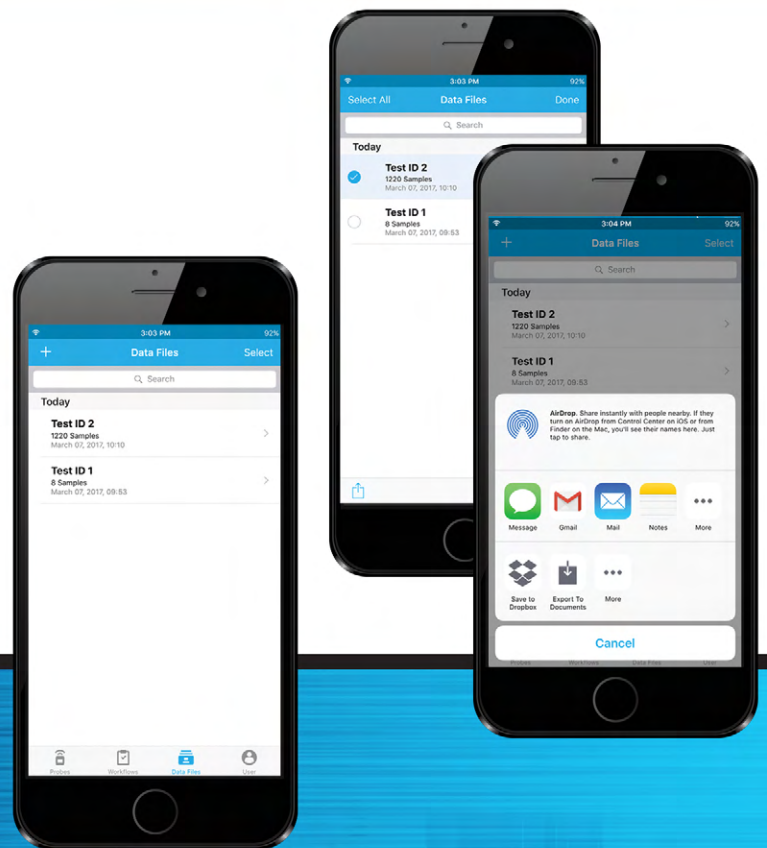

MANAGE YOUR DEVICES

Log into My TSI to manage user accounts, instruments and smart devices, with access to your latest calibration certificates.

INCREASE YOUR PRODU

SHARE YOUR DATA

With the touch of a button, AirPro Mobile allows you to quickly share measurements, photos and comments that can easily be imported into reports.

ACTIVITY

SEAMLESS CONNECTIVITY

Connect up to six instruments simultaneously to one smart device, for remote measurement display and data logging. When your mobile device goes out of range, it will automatically re-connect to the instruments once you're back in range.