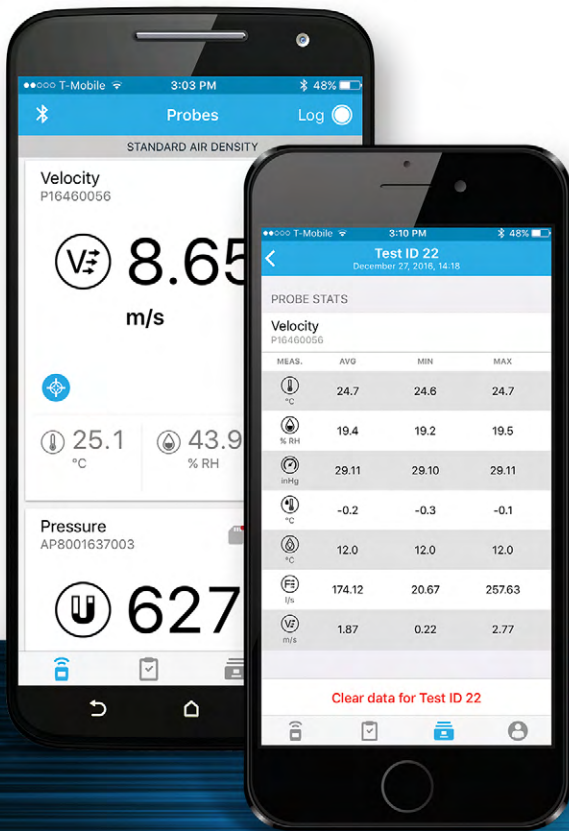

UNDERSTANDING, ACCELERATED

AirPro®

AIRPRO® SOLUTIONS

PERFORMANCE
BEYOND MEASURE

AIRPRO® SOLUTIONS

PERFORMANCE BEYOND MEASURE

Utilizing everyday Android™ and iOS® smart devices, the next level of performance for ventilation test instruments has arrived. AirPro® Solutions is comprised of wireless test instrumentation, the AirPro Mobile App, an online device manager and flexible service offerings.

AIRPRO MOBILE

AirPro Mobile, a TSI developed application software, is the heart of any AirPro Instrument. The app allows for real-time measurements to be displayed and logged on iOS or Android smart handheld devices. Unlike many other apps that only display measurements and have limited functionality, AirPro Mobile does it all:

- + Simultaneous measurement, calculation, and display of readings
- + Simplified instrument setup, configuration, and operation
- + Seamless multi-data reporting
- + User-friendly interface
- + Guided workflows

WIRELESS TEST INSTRUMENTATION

The AirPro instrumentation family includes a rugged and compact micromanometer (AP800) and air velocity meter (AP500). Communicate wirelessly in real-time with the AirPro Mobile App, which can be set up to run on your preferred mobile handheld device. Models AP800 and AP500 feature integrated displays, power and save buttons, and a rechargeable lithium-ion battery. In addition, both models provide internal storage for use in long- or short-term unattended data-logging applications, via SD card.