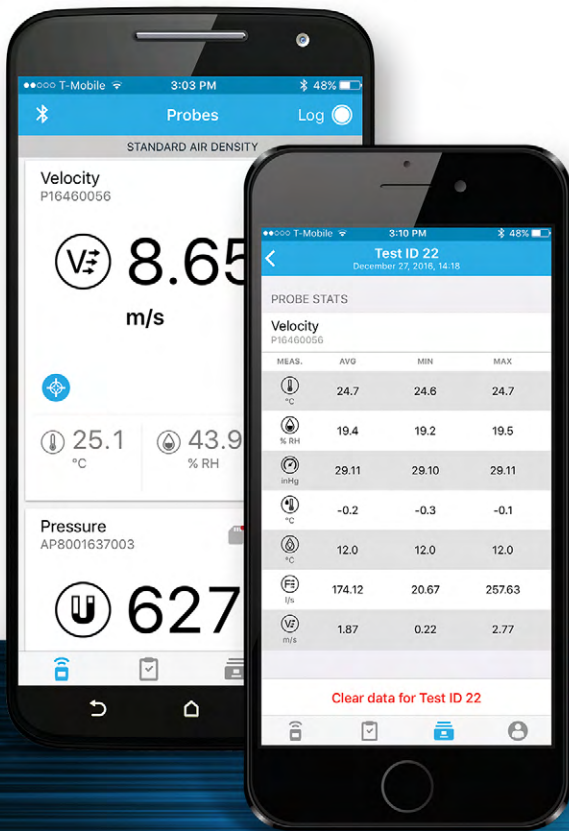

UNDERSTANDING, ACCELERATED

AirPro™

AIRPRO™ SOLUTIONS

PERFORMANCE
BEYOND MEASURE

AIRPRO™ SOLUTIONS

PERFORMANCE BEYOND MEASURE

Utilizing everyday Android and iOS smart devices, the next level of performance for ventilation test instruments has arrived. AirPro™ Solutions is comprised of wireless test instrumentation, the AirPro Mobile App, an online device manager and flexible service offerings.

AIRPRO MOBILE

AirPro Mobile, a TSI developed application software, is the heart of any AirPro Instrument. The app allows for real-time measurements to be displayed and logged on iOS or Android smart handheld devices. Unlike many other apps that only display measurements and have limited functionality, AirPro Mobile does it all and much more:

- + Simultaneous measurement, calculation, and display of readings
- + Simplified instrument setup, configuration, and operation
- + Seamless multi-data reporting
- + User-friendly interface
- + Guided workflows

WIRELESS TEST INSTRUMENTATION

The AirPro instrumentation family includes a rugged and compact micromanometer (AP800) and air velocity meter (AP500). Both devices include a barometric pressure sensor for air density correction, integrated displays, power and save buttons, and a rechargeable lithium-ion battery which is charged using a USB power cord. Choose from a suite of measurement probes for use with the AP500.