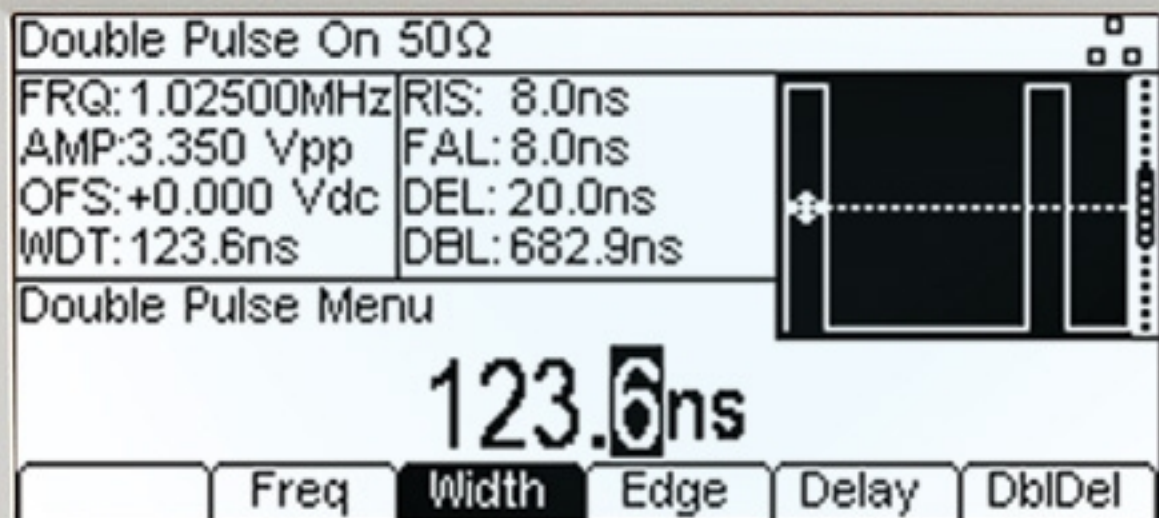

Aim T T i 25MHz Pulse & Universal Generator | 1CH TGP3121 LXI

FLASH DRIVE

POWER ~

Waveform icons: Pulse, Square, Double Pulse, Pattern/PRBS, Noise, ARB/Function

Keypad: 7, 8, 9, 4, 5, 6, 1, 2, 3, 0, ., +/-

Large rotary knob and navigation buttons: <, >

Function buttons: Mod, Stores, Help, Output, Sweep, Utility, LOCAL, Burst, Trigger, SYNC OUT, MAIN OUT, TTL/CMOS, 50Ω