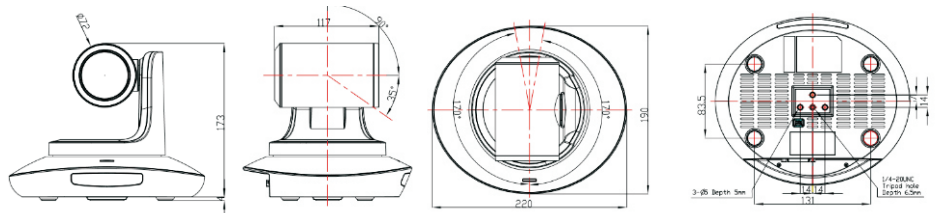

## Features:

- ▶ 3G-SDI & DVI-I simultaneously output
- ▶ Zoom: 12X Optical Zoom & 2X Digital Zoom
- ▶ 1920x1080p 60fps high resolution
- ▶ 72.5 Degree field of view:
- ▶ Ultra smooth PTZ mechanism
- ▶ Accurate PT motor control
- ▶ Up to 128 presets
- ▶ Effective RS232/485 serial control
- ▶ WDR, 3D-noise reduction function
- ▶ Image flip function support upside-down installation
- ▶ Mounts: Wall mount & in-ceiling mount available
- ▶ Sony Visca and Pelco P/D protocol controls

## Input/Output Interface

## Dimensional Drawing ( mm )

# Touchboards

205 Westwood Ave, Long Branch, NJ 07740  
Phone: 866-94 BOARDS (26273) / (732)-222-1511  
Fax: (732)-222-7088 | E-mail: sales@touchboards.com

**Telycam**

**Technical Specification**

Model	TLC-300-S Series		
Sensor	1/2.3 inch high quality 12MP HD CMOS sensor,		
Video System	DVI -I(HDMI) Port	3G-SDI Port	CVBS Port (optional)
	1080p59.94/50/29.97/25; 1080i59.94/50; 720p59.94/50/29.97/25	1080p59.94/50/29.97/25; 1080i59.94/50; 720p59.94/50/29.97/25;	Analog video
Zoom	12x optical zoom + 2xdigital zoom		
View Angle	6.3° ( wide ) ~ 72.5° ( tele )		
Pan Rotation Angle	-170° ~ +170°		
Tilt Rotation Angle	-35° ~ +90°		
Pan Rotation Speed	0° ~120° /s		
Tilt Rotation Speed	0° ~80° /s		
Preset	128		
Control Port	RS232/RS485		
Video Port	DVI-I , 3G-SDI, CVBS		
SNR	>50dB		
Focal length	f = 3.92(wide) ~ 47.32mm(tele)		
Minimum Lux	0.01 lux		
White Balance	Auto / Manual		
Focus	Auto / Manual		
Iris	Auto / Manual		
Electronic Shutter	Auto / Manual		
BLC	Auto / Manual		
Input voltage	DC12V		
Dimension ( W x H x W )	220mm x 173mm x 117mm		
Net Weight	1.25KG(2.8LBS)		