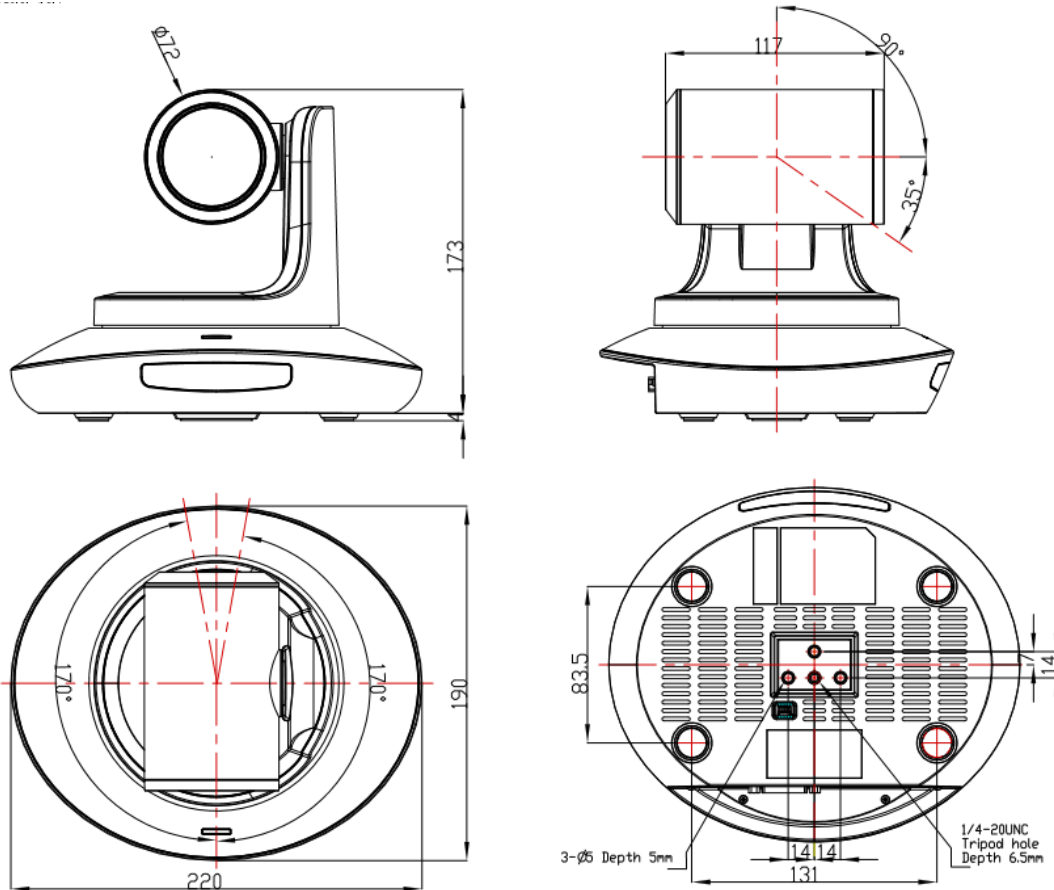

Dimensional Drawing (mm)

Telycam Telecam Technology Co.,Ltd

Add.:1006,Shihong Building, No.2095, Bixin Rd, Longgang District,Shenzhen, 518116, China

TEL: +86-755-33275155

[Http://www.telycam.com](http://www.telycam.com) www.telecamtech.com

205 Westwood Ave, Long Branch, NJ 07740

Phone: 866-94 BOARDS (26273) / (732)-222-1511

Fax: (732)-222-7088 | E-mail: sales@touchboards.com

Technical specification

Model	TLC-700-S Series		
Sensor	1/2.86 inch high quality 8MP HD CMOS sensor,		
Video System	DVI-I(HDMI) port	3G-SDI port	CVBS port (optional)
	1080p60/50/30/25; 1080i60/50; 720p60/50	1080p60/50/30/25; 1080i60/50; 720p60/50	Analog video
Zoom	20x optical zoom + 12X digital zoom		
View Angle	3.2° (wide) ~ 57.4° (tele)		
Pan Rotation Angle	-170° ~ +170°		
Tilt Rotation Angle	-35° ~ +90°		
Pan Rotation Speed	0°~120°/s		
Tilt Rotation Speed	0°~80°/s		
Preset	128		
Control Port	RS232/RS485		
Video Port	DVI-I , 3G-SDI, CVBS		
SNR	75dB		
Focal length	f=4.7(wide)~94mm(tele)		
Minimum Lux	0.2Lux(Day), 0.1Lux(Night), 0.005Lux(DSS on)		
White Balance	Auto / Manual		
Focus	Auto / Manual		
Iris	Auto / Manual		
Electronic Shutter	Auto / Manual		
BLC	Auto / Manual		
Input voltage	DC12V		
Dimension (W x H x W)	220mmx173mmx117mm		
Net Weight	1.25KG(2.8LBS)		