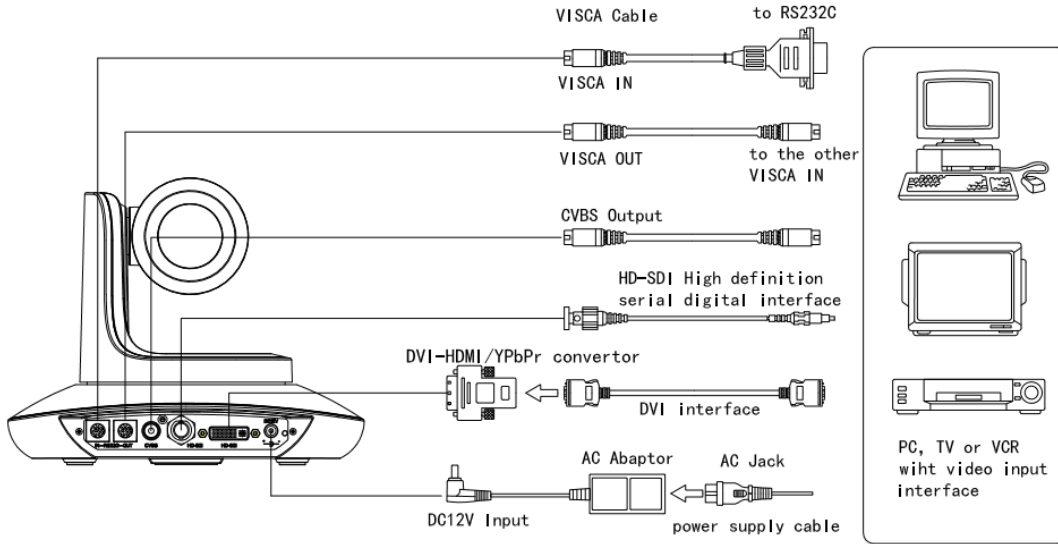

Telycam Telecam Technology Co.,Ltd

Address: 1006, Shihong Building, No.2095, Bixin Rd, Longgang District, Shenzhen, 518116, China

TEL: +86-755-33275155

<http://www.telycam.com> www.telecamtech.com

Input/output interface