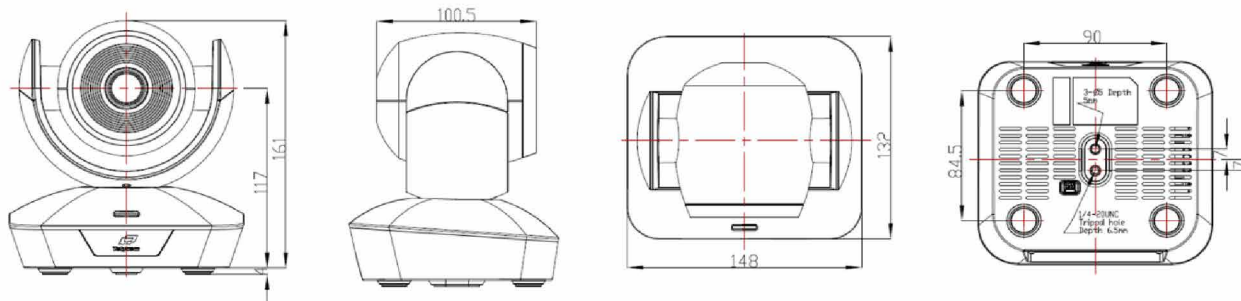

Dimensional Drawing (mm)

TECHNICAL SPEC

| | |
|---------------------|--|
| Mode Number | TLC-1000-U3-10 |
| Camera | |
| Sensor | 1/2.8 inch high quality 5MP HD CMOS sensor, |
| Video System | USB3.0: 1920*1080p60/50/30/25, 1280*720p60/50/30/25, 1024*768p30,800*600p30,1024*576p30,960*540p30,576*448p30,768*448p30 USB2.0: 800*600p30,1024*576p30,960*540p30,576*448p30,768*448p30, 640*360p30,512*288p30 |
| Video Format | YUY2 |
| Lens Zoom | 10x optical zoom, 12x digital zoom |
| Focal length | f = 4.7(wide) ~ 47mm(Tele) |
| View Angle | 6.43° (wide) ~ 62.5° (Tele) |
| SNR | >50dB |
| Noise Reduction | 2D/3D |
| Minimum LUX | 0.1 LUX |
| White Balance | Auto / Manual/Indoor/Outdoor/ATW |
| Focus | Auto / Manual |
| Iris | Auto / Manual |
| Electronic Shutter | Auto / Manual |
| BLC | Supported |
| Mechanism | |
| Pan Rotation Angle | -170° ~ +170° |
| Tilt Rotation Angle | -30° ~ +90° |
| Pan Rotation Speed | 0°~120°/s |
| Tilt Rotation Speed | 0°~80°/s |
| Preset | 128 presets via RS232, 10 presets via remote controller |
| Control | RS232/RS485/USB/Remote Controller |
| Video Port | USB3.0 |
| Input voltage | DC12V |
| Camera Dimension | 148mm×132mm×161mm |
| Package Dimension | 28x24x24cm |
| Package Content | Camera, Remote Controller, RS232 cable, USB3.0 cable, Power Supply |