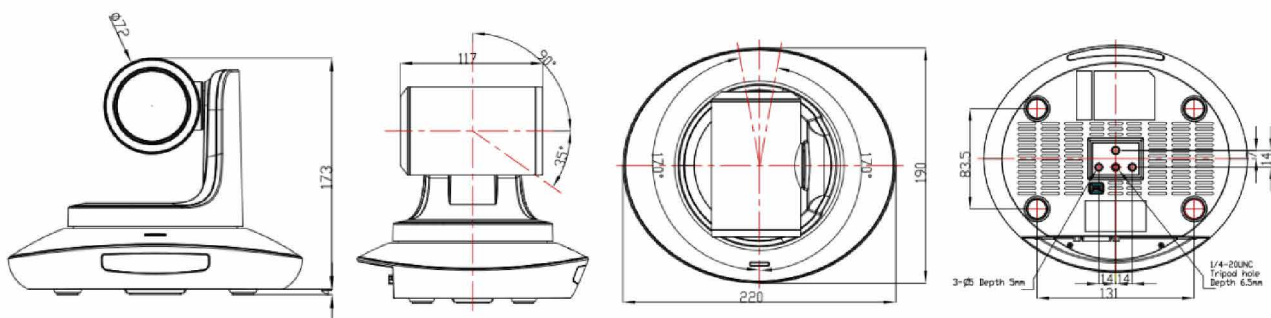

Output Interface

Dimensional Drawing (mm)

TECHNICAL SPEC

Model Number	TLC-300-IP-12-4K			
Camera				
Sensor	1/2.5 inch 8.51 MP CMOS SENSOR			
Video Format	HDMI	IP	SDI	USB3.0
	3840x2160P30/25	Main stream:	1920x1080P60/59.94/50/30/29.97/25/24	USB3.0:
	1920x1080P60/59.94/50/30/29.97/25/24	1920x1080P30-1	1920x1080I60/59.94/50	1920x1080P60/50/30/25
	1920x1080I60/59.94/50	3840x2160P30-1	1280x720P60/59.94/50/30/29.97/25	1280x720P60/50/30/ 25
1280x720P60/59.94/50/30/29.97/25	Sub stream:		1024x576P30	
	1280x720P30-1		USB2.0:	
	1024x576P30-1		1024x576P30	
	640x360P30-1		960x540P30,640x360P30	
			512x288P3	
Zoom	12x optical zoom+2x digital zoom			
FOV	6.3° (Tele) ~72.5° (Far)			
Iris No.	Wide: 1.84		Tele : 2.81	
Min Focus Distance	Wide: 0.3m		Tele: 1m	
Noise Reduction	2D&3D			
S/N	>50dB			
Focal Length	f = 3.92(近) ~ 47.32mm(远)			
Min LUX	0.01 lux			
White Balance	Auto / Manual/Indoor/Outdoor/ATW/ONEPUSH			
Focus	Auto/Manual			
Iris	Auto/Manual			
Shutter Speed	Auto/Manual			
Backlight Compensation	Auto/Manual			
Image Flip	Supported			
Video Freeze	Optional			
Mechanism				
Pan Rotation Angel	-170° ~ +170°			
Tilt Rotation Angel	-30° ~ +90°			
Pan Rotation Speed	0°~120°/s			
Tilt Rotation Speed	0°~80°/s			
Preset	128			
Control Port	RS232 / RJ45 / RS485/USB3.0/USB2.0			
Video Port	RJ45/ 3G-SDI/HDMI/USB3.0/USB2.0			
POE	Supported (IEEE802.3af)			
Voltage	DC12V			
Encoding				
Video Encoding Standard	H.264/H.265			
Bit Rate Control	Variable Bit Rate, Constant Bit Rate			
Video Bit Rate	1024Kbps~20480Kbps			
Frame Rate	50HZ:1fps~30fps 60HZ:1fps~30fps (3840*2160 max 30fps)			
Protocol	TCP/IP, HTTP, RTSP, RTMP, Onvif, DHCP, VISCA over IP (TCP&UDP),HTML5			
Dimension (W x H x W)	220mm×173mm×117mm			
Net Wight	1.25KG (2.8 Pound)			