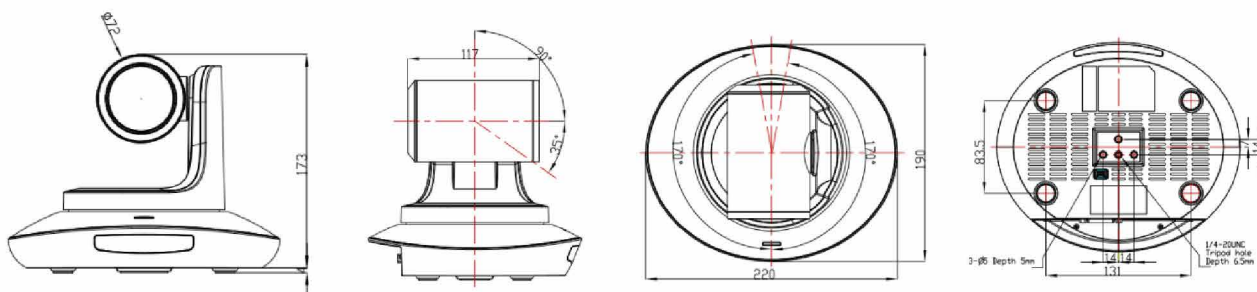

Output Interface

Dimensional Drawing (mm)

TECHNICAL SPEC

Model	TLC-300-IP-5-4K			
Camera				
Sensor	1/2.5 inch 8.5MP CMOS sensor			
Video Format	HDMI	IP	SDI	USB3.0
	3840*2160p30/25, 1920*1080p60/59.94/50 /30/29.97/25/24, 1920*1080i60/59.94/50, 1280*720p60/59.94/50/ 30/29.97/25	Main stream 1920*1080p30-1, 3840*2160p30-1 Sub stream 1280*720p30-1 1024*576p30-1 640*360p30-1	1920*1080p60/59.94/50 /30/29.97/25/24, 1920*1080i60/59.94/50, 1280*720p60/59.94/50/ 30/29.97/25	USB3.0: 1920*1080p60/50/30/25, 1280*720p60/50/30/25, 1024*576p30 USB2.0: 1024*576p30, 960*540p30,640*360p30,512*288p30
Zoom	5x optical zoom+3x digital zoom			
Fov	26.5° (Tele) ~85° (Far)			
Iris No.	Wide: 1.84		Tele : 2.81	
Min Focus Distance	Wide: 0.3m		Tele: 1m	
Noise Reduction	2D&3D			
S/N	>50dB			
Focal Length	f = 2.8(近) ~ 14mm(远)			
Min LUX	0.01 lux			
White Balance	Auto / Manual/Indoor/Outdoor/ATW/ONEPUSH			
Focus	Auto/Manual			
Iris	Auto/Manual			
Shutter Speed	Auto/Manual			
Backlight Compensation	Auto/Manual			
Image Flip	Supported			
Video Freeze	Optional			
Mechanism				
Pan Rotation Angel	-170° ~ +170°			
Tilt Rotation Angel	-30° ~ +90°			
Pan Rotation Speed	0°~120°/s			
Tilt Rotation Speed	0°~80°/s			
Preset	128			
Control Port	RS232 / RJ45 / RS485 / USB3.0 / USB2.0			
Video Port	RJ45, 3G-SDI, HDMI, USB3.0,USB2.0			
POE	Supported			
Voltage	DC12V			
Encoding				
Video Encoding Standard	H.264/H.265			
Bit Rate Control	Variable Bit Rate, Constant Bit Rate			
Video Bit Rate	1024Kbps~20480Kbps			
Frame Rate	50HZ:1fps~30fps 60HZ:1fps~30fps (3840*2160 max 30fps)			
Protocol	TCP/IP, HTTP, RTSP, RTMP, Onvif, DHCP, VISCA over IP (TCP&UDP),HTML5			
Dimension (W x H x W)	220mm×173mm×117mm			
Net Wight	1.25KG (2.8 Pound)			