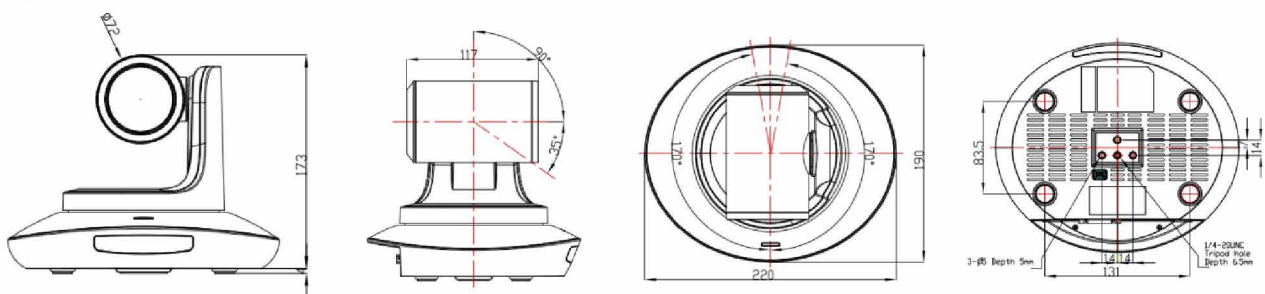

Dimensional Drawing (mm)

TECHNICAL SPEC

Model Number	TLC-300-U3-12
Camera	
Sensor	1/2.8 inch high quality 5MP HD CMOS sensor,
Video System	USB3.0: 1920*1080p60/50/30/25, 1280*720p60/50/30/25, 1024*768p30,800*600p30,1024*576p30,960*540p30,576*448p30,768*448p30 USB2.0: 576*448p30,704*576p30, 768*448p30,640*480p30,640*360p30, 512*288p30,352*288p30
Video Format	YUY2
Lens Zoom	12x optical zoom, 12x digital zoom
Focal length	f = 3.92(wide) ~ 47.32mm(Tele)自动/手动
View Angle	6.3° (wide) ~ 72.5° (Tele)
SNR	>50dB
Noise Reduction	2D/3D
Minimum LUX	0.1 LUX
White Balance	Auto / Manual/Indoor/Outdoor/ATW/ONEPUSH
Focus	Auto / Manual
Iris	Auto / Manual
Electronic Shutter	Auto / Manual
BLC	Supported
Mechanism	
Pan Rotation Angle	-170° ~ +170°
Tilt Rotation Angle	-30° ~ +90°
Pan Rotation Speed	0°~120°/s
Tilt Rotation Speed	0°~80°/s
Preset	128 presets via RS232, 10 presets via remote controller
Control	RS232/RS485/USB/Remote Controller
Video Port	USB3.0
Input voltage	DC12V
Camera Dimension	220mm×173mm×117mm
Package Dimension	32x30x31cm
Package Content	Camera, Remote Controller, RS232 cable, USB3.0 cable, Power Supply