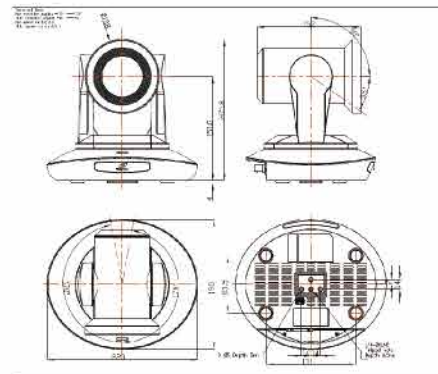

Output Interface

Dimensional Drawing (mm)

TECHNICAL SPEC

Model Number	TLC-700-IP-35-4K(NDI)			
Sensor	1/1.7 inch, 12mega pixel high quality Sony CMOS sensor			
	HDMI	NDI	SDI	USB3.0
Video Format	3840*2160p30/25, 1920*1080p60/59.94/50/ 30/29.97/25/24, 1920*1080i60/59.94/50, 1280*720p60/59.94/50/ 30/29.97/25	Main stream 1920*1080@30, 3840*2160@30 Sub stream: 1280*720@30 1024*576@30 640*360@30	1920*1080p60/59.94/50/ 30/29.97/25/24, 1920*1080i60/59.94/50, 1280*720p60/59.94/50/ 29.97/30/25	USB3.0 : 1920*1080p60/50/30/25, 1280*720p60/50/30/25, 1024*576p30 USB2.0 : 1024*576p30, 960*540p30, 640*360p30, 512*288p30
Zoom	35x optical zoom+2x digital zoom			
FOV	2.02 ° (near)~60 ° (far)			
F.no.	2.0			
Min. Focus Distance	Wide: 0.3m Tele: 1.5m			
Preset	10 via remote controller; 128 via serial port; preset precision:0.1 °			
Rotation Angle	Pan: -170 ° ~ +170 ° ; Tilt: -30 ° ~ +90 °			
Rotation Speed	Pan: 0 ° ~ 120 ° /s; Tilt: 0 ° ~ 80 ° /s			
Control Port	NDI HX RS232 / RS485 /USB3.0			
Video Port	NDI HX/3G-SDI/HDMI/USB3.0/USB2.0			
Network Speed	1000M			
Noise Reduction	2D&3D			
SNR	>50dB			
Focal Length	f = 5.8(near) ~ 203mm(far)			
Minimum LUX	0.01 LUX			
White Balance	Auto / Manual/Auto Tracking/OnePush/Indoor/Outdoor/			
Anti Flicker	50Hz/60Hz/OFF		Video Encoding	H.264/H.265
D/N Mode	Supported		Iris	Auto / Manual
Gamma	Supported		Electric Shutter	Auto / Manual
Mirror Image	Supported		BLC	Auto / Manual
Pan/Tilt Flip	Supported		Focus	Auto / Manual
Bit Rate Control	Variable Bit Rate, Constant Bit Rate			
Video Bit Rate	1024Kbps~20480Kbps			
Frames	50HZ:1fps~50fps 60HZ:1fps~60fps (3840x2160 max. 30fps)			
IP Protocol	TCP/IP, HTTP, RTSP, RTMP, ONVIF, DHCP, VISCA over IP (TCP&UDP), HTML5			
POE	Supported			
Input Voltage	DC12V, 2A			
Dimension	220mm × 173mm × 190mm			
Net Weight	1.25KGS (2.8LBS)			