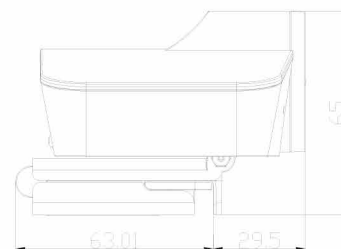

Dimension (unit: mm)

I/O Interface

PARAMETERS

Model Number	TLC-200-U3-110			
Sensor	1/2.5 inch high quality 8.51MP CMOS sensor			
	USB3.0		USB2.0	
	MJPG	YUV	MJPG	YUV
Video Format	3840*2160P30/25/15; 2560*1440P30/25/15; 1080P30/25/15; 720P30/25/15; 160*120P30/25/15; 176*144P30/25/15; 320*240P30/25/15; 352*288P30/25/15; 640*480P30/25/15; 640*480P30/25/15; 1600*896P30/25/15; 1024*576P30/25/15; 960*540P30/25/15; 848*480P30/25/15; 960*540P30/25/15; 848*480P30/25/15; 800*600P30/25/15; 800*448P30/25/15; 800*600P30/25/15; 800*448P30/25/15; 640*360P30/25/15; 480*270P30/25/15; 320*180P30/25/15;	1080P30/25/15; 720P30/25/15; 160*120P30/25/15; 176*144P30/25/15; 320*240P30/25/15; 352*288P30/25/15; 640*480P30/25/15; 1024*576P30/25/15; 960*540P30/25/15; 848*480P30/25/15; 800*600P30/25/15; 800*448P30/25/15; 640*360P30/25/15; 480*270P30/25/15; 320*180P30/25/15;	3840*2160P30/25/15; 2560*1440P30/25/15; 1080P30/25/15; 720P30/25/15; 160*120P30/25/15; 176*144P30/25/15; 320*240P30/25/15; 352*288P30/25/15; 640*480P30/25/15; 640*480P30/25/15; 1600*896P30/25/15; 1024*576P30/25/15; 960*540P30/25/15; 848*480P30/25/15; 960*540P30/25/15; 848*480P30/25/15; 800*600P30/25/15; 800*448P30/25/15; 800*600P30/25/15; 800*448P30/25/15; 640*360P30/25/15; 480*270P30/25/15; 320*180P30/25/15;	1080P5; 720P15/5; 160*120P30/25/15; 176*144P30/25/15; 320*240P30/25/15; 352*288P30/25/15; 640*480P30/25/15; 1600*896P5; 1024*576P25/15; 960*540P30/25/15; 848*480P30/25/15; 800*600P30/25/15; 800*448P30/25/15; 640*360P30/25/15; 480*270P30/25/15; 320*180P30/25/15;
Zoom	4x digital zoom			
Horizontal view angle	110°			
F.no.	2.0			
Focal distance	f = 2.22mm			
Preset	Remote: 10;			
Control interface	USB			
Noise reduction	2D			
Minimum Lux	0.1 lux			
White balance	Auto / Manual/Auto Tracking/OnePush/Indoor/Outdoor			
Anti-Flicker	OFF/50Hz/60Hz			
Gamma	Support			
In-ceiling Mount	Support			
Mirror	Support			
Focus	Fixed			
Iris	Fixed			
Electronic shutter	Auto/Manual			
BLC	Support			
Image Flip	Support			
USB power	Support			
Input Voltage	5V 900mA			
Dimension (W x H x W)	220mm×173mm×117mm			