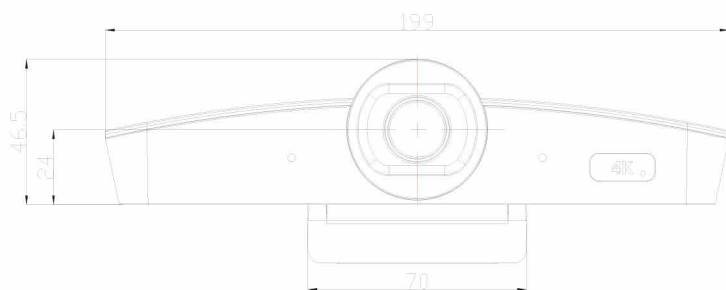

Dimension (unit: mm)

I/O Interface

PARAMETERS

Model Number	TLC-200-U3-110			
Sensor	1/2.5 inch high quality 8.51MP CMOS sensor			
	USB3.0		USB2.0	
	MJPG	YUV	MJPG	YUV
Video Format	3840*2160P30/25/15; 2560*1440P30/25/15; 1080P30/25/15; 720P30/25/15; 160*120P30/25/15; 176*144P30/25/15; 320*240P30/25/15; 352*288P30/25/15; 640*480P30/25/15; 640*480P30/25/15; 1600*896P30/25/15; 1024*576P30/25/15; 960*540P30/25/15; 848*480P30/25/15; 960*540P30/25/15; 848*480P30/25/15; 800*600P30/25/15; 800*448P30/25/15; 800*600P30/25/15; 800*448P30/25/15; 640*360P30/25/15; 480*270P30/25/15; 320*180P30/25/15;	1080P30/25/15; 720P30/25/15; 160*120P30/25/15; 176*144P30/25/15; 320*240P30/25/15; 352*288P30/25/15; 640*480P30/25/15; 1024*576P30/25/15; 960*540P30/25/15; 848*480P30/25/15; 800*600P30/25/15; 800*448P30/25/15; 640*360P30/25/15; 480*270P30/25/15; 320*180P30/25/15;	3840*2160P30/25/15; 2560*1440P30/25/15; 1080P30/25/15; 720P30/25/15; 160*120P30/25/15; 176*144P30/25/15; 320*240P30/25/15; 352*288P30/25/15; 640*480P30/25/15; 640*480P30/25/15; 1600*896P30/25/15; 1024*576P30/25/15; 960*540P30/25/15; 848*480P30/25/15; 960*540P30/25/15; 848*480P30/25/15; 800*600P30/25/15; 800*448P30/25/15; 800*600P30/25/15; 800*448P30/25/15; 640*360P30/25/15; 480*270P30/25/15; 320*180P30/25/15;	1080P5; 720P15/5; 160*120P30/25/15; 176*144P30/25/15; 320*240P30/25/15; 352*288P30/25/15; 640*480P30/25/15; 1600*896P5; 1024*576P25/15; 960*540P30/25/15; 848*480P30/25/15; 800*600P30/25/15; 800*448P30/25/15; 640*360P30/25/15; 480*270P30/25/15; 320*180P30/25/15;
Zoom	4x digital zoom			
Horizontal view angle	110°			
F.no.	2.0			
Focal distance	f = 2.22mm			
Preset	Remote: 10;			
Control interface	USB			
Noise reduction	2D			
Minimum Lux	0.1 lux			
White balance	Auto / Manual/Auto Tracking/OnePush/Indoor/Outdoor			
Anti-Flicker	OFF/50Hz/60Hz			
Gamma	Support			
In-ceiling Mount	Support			
Mirror	Support			
Focus	Fixed			
Iris	Fixed			
Electronic shutter	Auto/Manual			
BLC	Support			
Image Flip	Support			
USB power	Support			
Input Voltage	5V 900mA			
Dimension (W x H x W)	220mm×173mm×117mm			