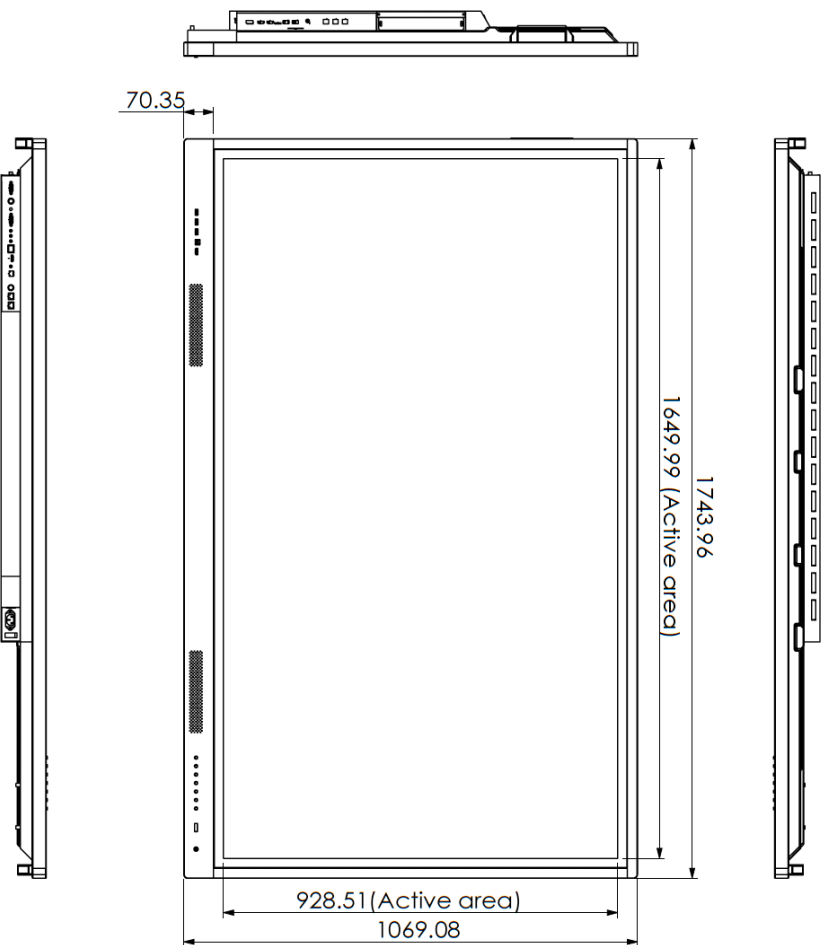

Dimensions Rapide 75"

RAPIDE