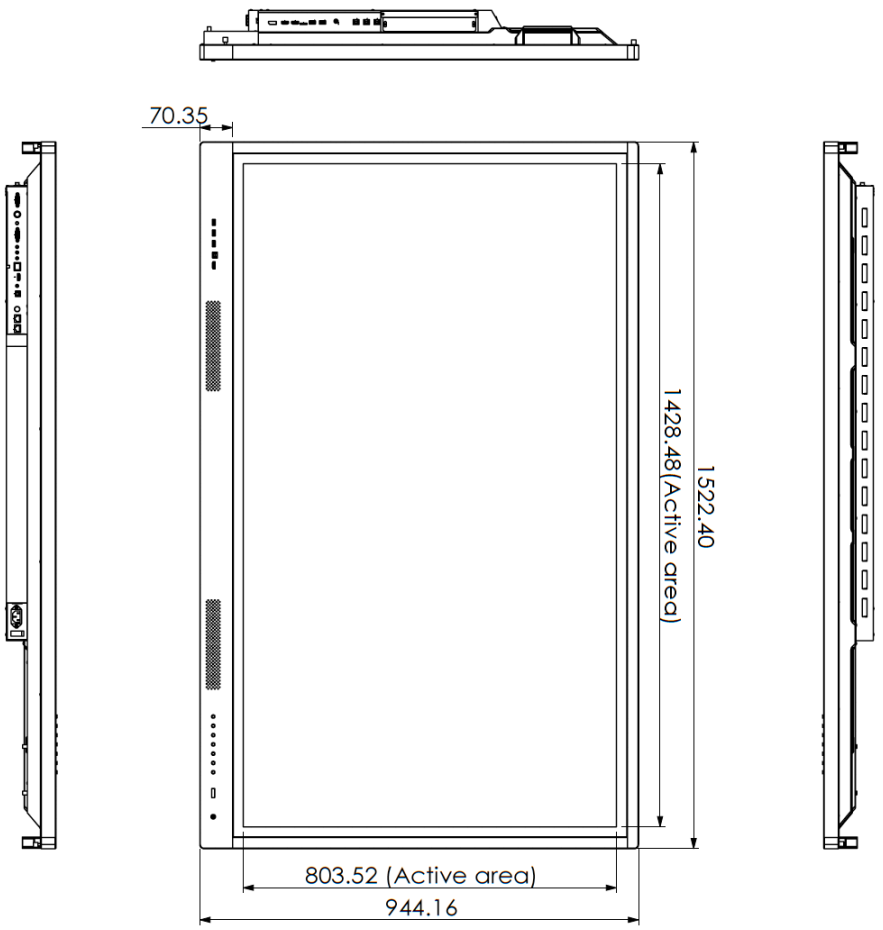

Screen Size (Diag.)	65"	75"	86"	100"
VESA	600×400mm, 100×100mm(e.g. Intel NUC)	600×400mm, 100×100mm(e.g. Intel NUC)	600×400mm, 100×100mm(e.g. Intel NUC)	600×400mm, 100×100mm(e.g. Intel NUC)
Net Weight	43KG (95 lbs)	58KG (128 lbs)	75KG (165 lbs)	135KG (300 lbs)
System Version	Android 8.0	Android 8.0	Android 8.0	Android 8.0
Kernel	4.9	4.9	4.9	4.9
CPU	ARM Cortex-A73 Dual-core, ARM Cortex-A53 Dual-core	ARM Cortex-A73 Dual-core, ARM Cortex-A53 Dual-core	ARM Cortex-A73 Dual-core, ARM Cortex-A53 Dual-core	ARM Cortex-A73 Dual-core, ARM Cortex-A53 Dual-core
GPU	ARM Mali-G51 MP4 Quad-core	ARM Mali-G51 MP4 Quad-core	ARM Mali-G51 MP4 Quad-core	ARM Mali-G51 MP4 Quad-core
RAM	4GB DDR4	4GB DDR4	4GB DDR4	4GB DDR4
ROM	16GB	16GB	16GB	16GB
	Power cord 3m ×1 (9.84')	Power cord 3m ×1 (9.84')	Power cord 3m ×1 (9.84')	Power cord 3m ×1 (9.84')
	HDMI cable 3m ×1 (9.84')	HDMI cable 3m ×1 (9.84')	HDMI cable 3m ×1 (9.84')	HDMI cable 3m ×1 (9.84')
	Touch USB cable 3m ×1 (9.84')	Touch USB cable 3m ×1 (9.84')	Touch USB cable 3m ×1 (9.84')	Touch USB cable 3m ×1 (9.84')
	Remote control w/o batteries ×1	Remote control w/o batteries ×1	Remote control w/o batteries ×1	Remote control w/o batteries ×1
	Stylus ×2	Stylus ×2	Stylus ×2	Stylus ×2
	Wifi USB dongle ×1	Wifi USB dongle ×1	Wifi USB dongle ×1	Wifi USB dongle ×1
	Quick Start guide ×1	Quick Start guide ×1	Quick Start guide ×1	Quick Start guide ×1
	Installation guide ×1	Installation guide ×1	Installation guide ×1	Installation guide ×1
Package Dimensions	1720 x 1070 x 250mm (67.7" x 42.1" x 9.8")	1940 x 1180 x 280mm (76.4" x 46.5" x 11.0")	2180 x 1360 x 280mm (85.8" x 53.5" x 11.0")	2446 x 1428 x 235mm (96.3" x 56.22" x 9.25")
Packaged Weight	64KG (142 lbs)	80KG (177 lbs)	104KG (230 lbs)	165KG (365 lbs)

TOUCHIT
TECHNOLOGIES

Dimensions Rapide 75"

RAPIDE

Dimensions Rapide 65"

RAPIDE

Dimensions Rapide 100"

RAPIDE

Dimensions Rapide 86"