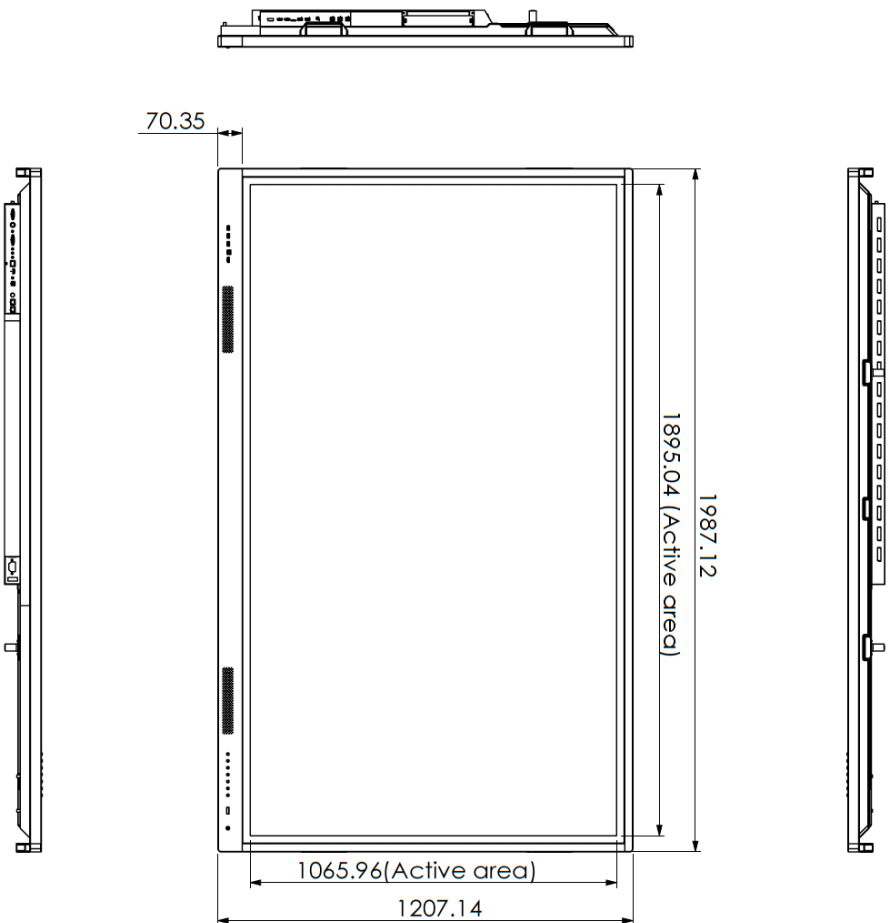

Screen Size (Diag.)	65"	75"	86"	100"
VESA	600×400mm, 100×100mm(e.g. Intel NUC)	600×400mm, 100×100mm(e.g. Intel NUC)	600×400mm, 100×100mm(e.g. Intel NUC)	600×400mm, 100×100mm(e.g. Intel NUC)
Net Weight	43KG (95 lbs)	58KG (128 lbs)	75KG (165 lbs)	135KG (300 lbs)
System Version	Android 8.0	Android 8.0	Android 8.0	Android 8.0
Kernel	4.9	4.9	4.9	4.9
CPU	ARM Cortex-A73 Dual-core, ARM Cortex-A53 Dual-core	ARM Cortex-A73 Dual-core, ARM Cortex-A53 Dual-core	ARM Cortex-A73 Dual-core, ARM Cortex-A53 Dual-core	ARM Cortex-A73 Dual-core, ARM Cortex-A53 Dual-core
GPU	ARM Mali-G51 MP4 Quad-core	ARM Mali-G51 MP4 Quad-core	ARM Mali-G51 MP4 Quad-core	ARM Mali-G51 MP4 Quad-core
RAM	4GB DDR4	4GB DDR4	4GB DDR4	4GB DDR4
ROM	16GB	16GB	16GB	16GB
	Power cord 3m ×1 (9.84')	Power cord 3m ×1 (9.84')	Power cord 3m ×1 (9.84')	Power cord 3m ×1 (9.84')
	HDMI cable 3m ×1 (9.84')	HDMI cable 3m ×1 (9.84')	HDMI cable 3m ×1 (9.84')	HDMI cable 3m ×1 (9.84')
	Touch USB cable 3m ×1 (9.84')	Touch USB cable 3m ×1 (9.84')	Touch USB cable 3m ×1 (9.84')	Touch USB cable 3m ×1 (9.84')
	Remote control w/o batteries ×1	Remote control w/o batteries ×1	Remote control w/o batteries ×1	Remote control w/o batteries ×1
	Stylus ×2	Stylus ×2	Stylus ×2	Stylus ×2
	Wifi USB dongle ×1	Wifi USB dongle ×1	Wifi USB dongle ×1	Wifi USB dongle ×1
	Quick Start guide ×1	Quick Start guide ×1	Quick Start guide ×1	Quick Start guide ×1
	Installation guide ×1	Installation guide ×1	Installation guide ×1	Installation guide ×1
Package Dimensions	1720 x 1070 x 250mm (67.7" x 42.1" x 9.8")	1940 x 1180 x 280mm (76.4" x 46.5" x 11.0")	2180 x 1360 x 280mm (85.8" x 53.5" x 11.0")	2446 x 1428 x 235mm (96.3" x 56.22" x 9.25")
Packaged Weight	64KG (142 lbs)	80KG (177 lbs)	104KG (230 lbs)	165KG (365 lbs)

TOUCHIT
TECHNOLOGIES

Dimensions Rapide 75"

RAPIDE

Dimensions Rapide 65"

RAPIDE

Dimensions Rapide 100"

RAPIDE

Dimensions Rapide 86"