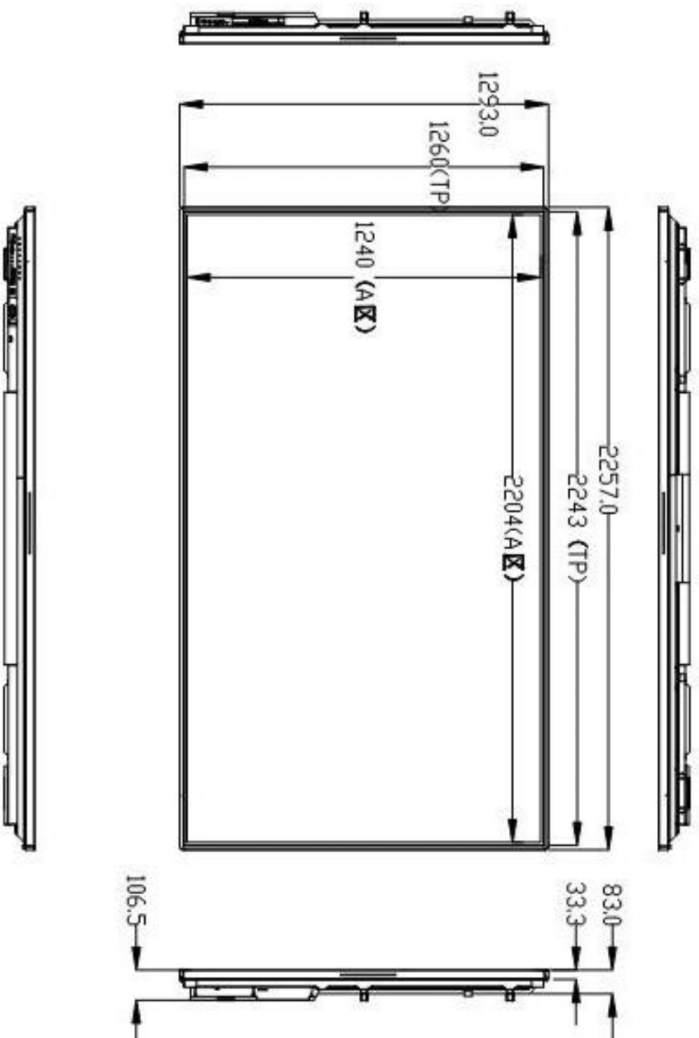

Screen Size (Diag.)	65"	75"	86"	100"
VESA	600×400mm, 100×100mm(e.g. Intel NUC)	600×400mm, 100×100mm(e.g. Intel NUC)	600×400mm, 100×100mm(e.g. Intel NUC)	600×400mm, 100×100mm(e.g. Intel NUC)
Net Weight	43KG (95 lbs)	58KG (128 lbs)	75KG (165 lbs)	135KG (300 lbs)
System Version	Android 8.0	Android 8.0	Android 8.0	Android 8.0
Kernel	4.9	4.9	4.9	4.9
CPU	ARM Cortex-A73 Dual-core, ARM Cortex-A53 Dual-core	ARM Cortex-A73 Dual-core, ARM Cortex-A53 Dual-core	ARM Cortex-A73 Dual-core, ARM Cortex-A53 Dual-core	ARM Cortex-A73 Dual-core, ARM Cortex-A53 Dual-core
GPU	ARM Mali-G51 MP4 Quad-core	ARM Mali-G51 MP4 Quad-core	ARM Mali-G51 MP4 Quad-core	ARM Mali-G51 MP4 Quad-core
RAM	4GB DDR4	4GB DDR4	4GB DDR4	4GB DDR4
ROM	16GB	16GB	16GB	16GB
	Power cord 3m ×1 (9.84')	Power cord 3m ×1 (9.84')	Power cord 3m ×1 (9.84')	Power cord 3m ×1 (9.84')
	HDMI cable 3m ×1 (9.84')	HDMI cable 3m ×1 (9.84')	HDMI cable 3m ×1 (9.84')	HDMI cable 3m ×1 (9.84')
	Touch USB cable 3m ×1 (9.84')	Touch USB cable 3m ×1 (9.84')	Touch USB cable 3m ×1 (9.84')	Touch USB cable 3m ×1 (9.84')
	Remote control w/o batteries ×1	Remote control w/o batteries ×1	Remote control w/o batteries ×1	Remote control w/o batteries ×1
	Stylus ×2	Stylus ×2	Stylus ×2	Stylus ×2
	Wifi USB dongle ×1	Wifi USB dongle ×1	Wifi USB dongle ×1	Wifi USB dongle ×1
	Quick Start guide ×1	Quick Start guide ×1	Quick Start guide ×1	Quick Start guide ×1
	Installation guide ×1	Installation guide ×1	Installation guide ×1	Installation guide ×1
Package Dimensions	1720 x 1070 x 250mm (67.7" x 42.1" x 9.8")	1940 x 1180 x 280mm (76.4" x 46.5" x 11.0")	2180 x 1360 x 280mm (85.8" x 53.5" x 11.0")	2446 x 1428 x 235mm (96.3" x 56.22" x 9.25")
Packaged Weight	64KG (142 lbs)	80KG (177 lbs)	104KG (230 lbs)	165KG (365 lbs)

TOUCHIT
TECHNOLOGIES

Dimensions Rapide 75"

RAPIDE

Dimensions Rapide 65"

RAPIDE

Dimensions Rapide 100"

RAPIDE

Dimensions Rapide 86"