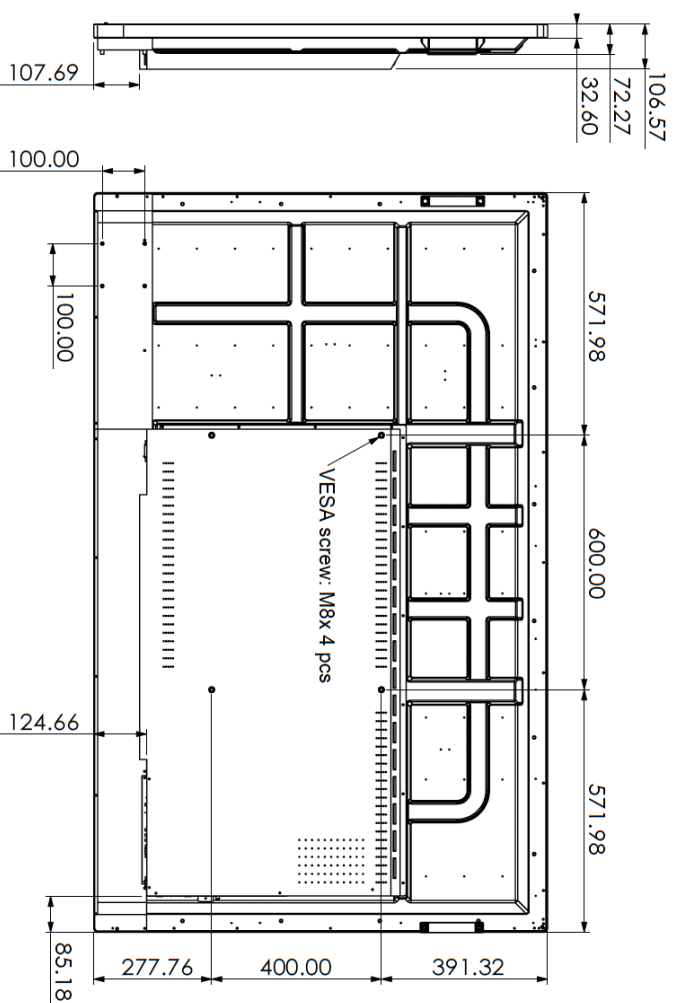

Screen Size (Diag.)	65"	75"	86"	100"
VESA	600×400mm, 100×100mm(e.g. Intel NUC)	600×400mm, 100×100mm(e.g. Intel NUC)	600×400mm, 100×100mm(e.g. Intel NUC)	600×400mm, 100×100mm(e.g. Intel NUC)
Net Weight	43KG (95 lbs)	58KG (128 lbs)	75KG (165 lbs)	135KG (300 lbs)
System Version	Android 8.0	Android 8.0	Android 8.0	Android 8.0
Kernel	4.9	4.9	4.9	4.9
CPU	ARM Cortex-A73 Dual-core, ARM Cortex-A53 Dual-core	ARM Cortex-A73 Dual-core, ARM Cortex-A53 Dual-core	ARM Cortex-A73 Dual-core, ARM Cortex-A53 Dual-core	ARM Cortex-A73 Dual-core, ARM Cortex-A53 Dual-core
GPU	ARM Mali-G51 MP4 Quad-core	ARM Mali-G51 MP4 Quad-core	ARM Mali-G51 MP4 Quad-core	ARM Mali-G51 MP4 Quad-core
RAM	4GB DDR4	4GB DDR4	4GB DDR4	4GB DDR4
ROM	16GB	16GB	16GB	16GB
	Power cord 3m ×1 (9.84')	Power cord 3m ×1 (9.84')	Power cord 3m ×1 (9.84')	Power cord 3m ×1 (9.84')
	HDMI cable 3m ×1 (9.84')	HDMI cable 3m ×1 (9.84')	HDMI cable 3m ×1 (9.84')	HDMI cable 3m ×1 (9.84')
	Touch USB cable 3m ×1 (9.84')	Touch USB cable 3m ×1 (9.84')	Touch USB cable 3m ×1 (9.84')	Touch USB cable 3m ×1 (9.84')
	Remote control w/o batteries ×1	Remote control w/o batteries ×1	Remote control w/o batteries ×1	Remote control w/o batteries ×1
	Stylus ×2	Stylus ×2	Stylus ×2	Stylus ×2
	Wifi USB dongle ×1	Wifi USB dongle ×1	Wifi USB dongle ×1	Wifi USB dongle ×1
	Quick Start guide ×1	Quick Start guide ×1	Quick Start guide ×1	Quick Start guide ×1
	Installation guide ×1	Installation guide ×1	Installation guide ×1	Installation guide ×1
Package Dimensions	1720 x 1070 x 250mm (67.7" x 42.1" x 9.8")	1940 x 1180 x 280mm (76.4" x 46.5" x 11.0")	2180 x 1360 x 280mm (85.8" x 53.5" x 11.0")	2446 x 1428 x 235mm (96.3" x 56.22" x 9.25")
Packaged Weight	64KG (142 lbs)	80KG (177 lbs)	104KG (230 lbs)	165KG (365 lbs)

TOUCHIT
TECHNOLOGIES

Dimensions Rapide 75"

RAPIDE

Dimensions Rapide 65"

RAPIDE

Dimensions Rapide 100"

RAPIDE

Dimensions Rapide 86"