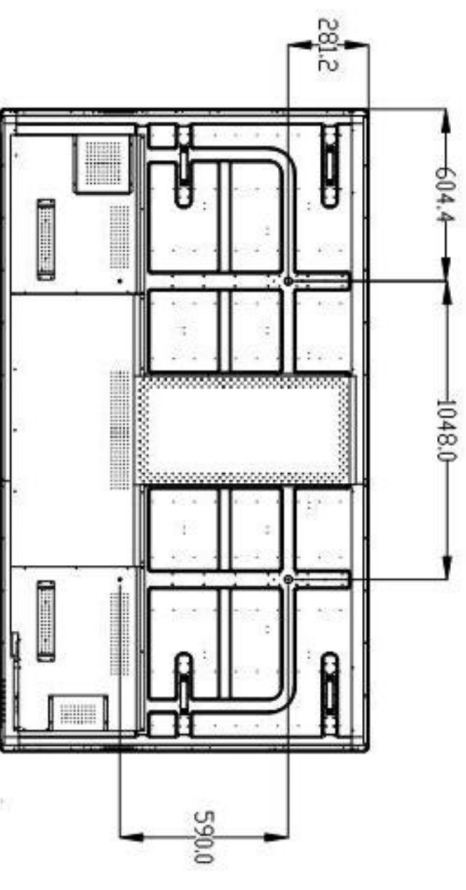

Screen Size (Diag.)	65"	75"	86"	100"
VESA	600×400mm, 100×100mm(e.g. Intel NUC)	600×400mm, 100×100mm(e.g. Intel NUC)	600×400mm, 100×100mm(e.g. Intel NUC)	600×400mm, 100×100mm(e.g. Intel NUC)
Net Weight	43KG (95 lbs)	58KG (128 lbs)	75KG (165 lbs)	135KG (300 lbs)
System Version	Android 8.0	Android 8.0	Android 8.0	Android 8.0
Kernel	4.9	4.9	4.9	4.9
CPU	ARM Cortex-A73 Dual-core, ARM Cortex-A53 Dual-core	ARM Cortex-A73 Dual-core, ARM Cortex-A53 Dual-core	ARM Cortex-A73 Dual-core, ARM Cortex-A53 Dual-core	ARM Cortex-A73 Dual-core, ARM Cortex-A53 Dual-core
GPU	ARM Mali-G51 MP4 Quad-core	ARM Mali-G51 MP4 Quad-core	ARM Mali-G51 MP4 Quad-core	ARM Mali-G51 MP4 Quad-core
RAM	4GB DDR4	4GB DDR4	4GB DDR4	4GB DDR4
ROM	16GB	16GB	16GB	16GB
	Power cord 3m ×1 (9.84')	Power cord 3m ×1 (9.84')	Power cord 3m ×1 (9.84')	Power cord 3m ×1 (9.84')
	HDMI cable 3m ×1 (9.84')	HDMI cable 3m ×1 (9.84')	HDMI cable 3m ×1 (9.84')	HDMI cable 3m ×1 (9.84')
	Touch USB cable 3m ×1 (9.84')	Touch USB cable 3m ×1 (9.84')	Touch USB cable 3m ×1 (9.84')	Touch USB cable 3m ×1 (9.84')
	Remote control w/o batteries ×1	Remote control w/o batteries ×1	Remote control w/o batteries ×1	Remote control w/o batteries ×1
	Stylus ×2	Stylus ×2	Stylus ×2	Stylus ×2
	Wifi USB dongle ×1	Wifi USB dongle ×1	Wifi USB dongle ×1	Wifi USB dongle ×1
	Quick Start guide ×1	Quick Start guide ×1	Quick Start guide ×1	Quick Start guide ×1
	Installation guide ×1	Installation guide ×1	Installation guide ×1	Installation guide ×1
Package Dimensions	1720 x 1070 x 250mm (67.7" x 42.1" x 9.8")	1940 x 1180 x 280mm (76.4" x 46.5" x 11.0")	2180 x 1360 x 280mm (85.8" x 53.5" x 11.0")	2446 x 1428 x 235mm (96.3" x 56.22" x 9.25")
Packaged Weight	64KG (142 lbs)	80KG (177 lbs)	104KG (230 lbs)	165KG (365 lbs)

TOUCHIT
TECHNOLOGIES

Dimensions Rapide 75"

RAPIDE

Dimensions Rapide 65"

RAPIDE

Dimensions Rapide 100"

RAPIDE

Dimensions Rapide 86"