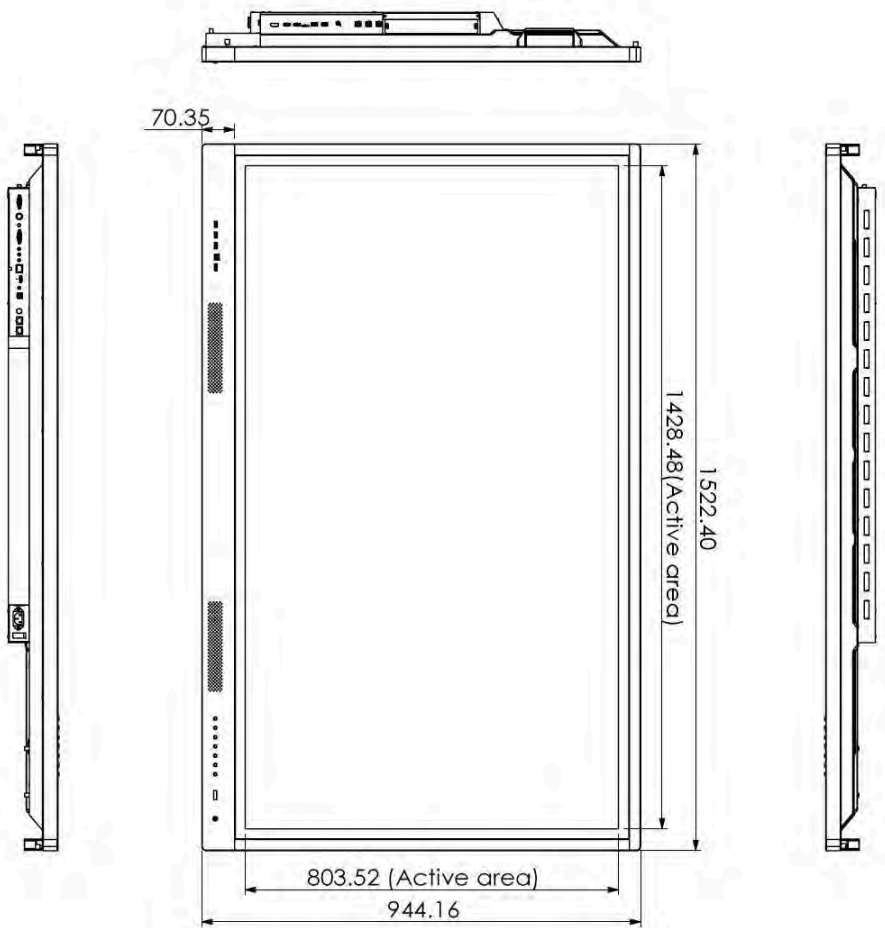

Dimensions Rapide 65"

RAPIDE