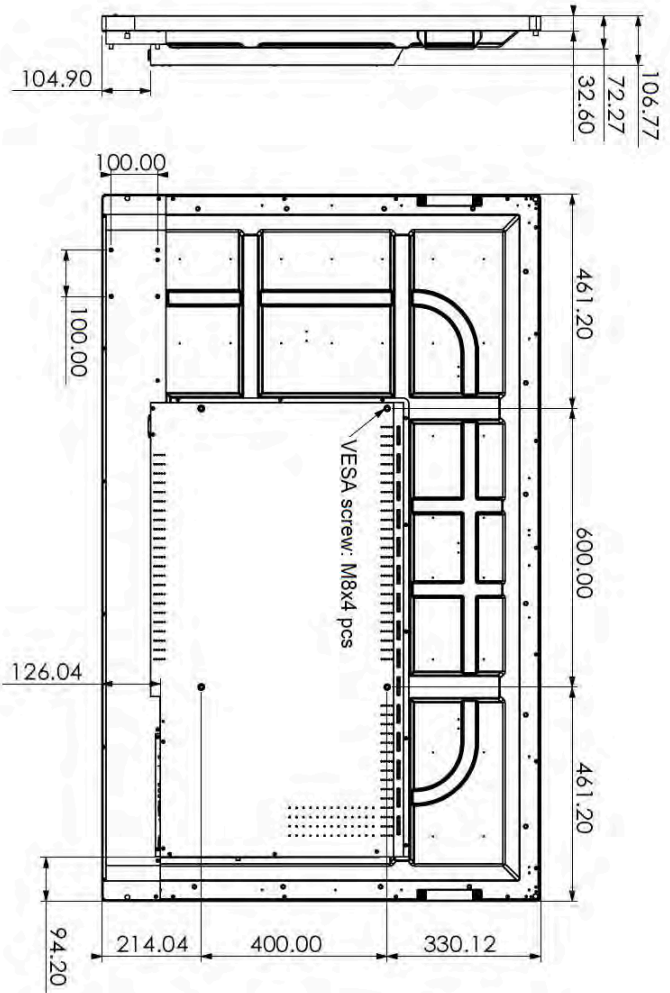

Screen Size (Diag.)	65"	75"	86"	100"
VESA	600×400mm, 100×100mm(e.g. Intel NUC)	600×400mm, 100×100mm(e.g. Intel NUC)	800×600mm, 100×100mm(e.g. Intel NUC)	800×600mm, 100×100mm(e.g. Intel NUC)
Net Weight	43KG (95 lbs)	58KG (128 lbs)	75KG (165 lbs)	135KG (300 lbs)
System Version	Android 8.0	Android 8.0	Android 8.0	Android 8.0
Kernel	4.9	4.9	4.9	4.9
CPU	ARM Cortex-A73 Dual-core, ARM Cortex-A53 Dual-core	ARM Cortex-A73 Dual-core, ARM Cortex-A53 Dual-core	ARM Cortex-A73 Dual-core, ARM Cortex-A53 Dual-core	ARM Cortex-A73 Dual-core, ARM Cortex-A53 Dual-core
GPU	ARM Mali-G51 MP4 Quad-core	ARM Mali-G51 MP4 Quad-core	ARM Mali-G51 MP4 Quad-core	ARM Mali-G51 MP4 Quad-core
RAM	4GB DDR4	4GB DDR4	4GB DDR4	4GB DDR4
ROM	16GB	16GB	16GB	16GB
	Power cord 3m ×1 (9.84')	Power cord 3m ×1 (9.84')	Power cord 3m ×1 (9.84')	Power cord 3m ×1 (9.84')
	HDMI cable 3m ×1 (9.84')	HDMI cable 3m ×1 (9.84')	HDMI cable 3m ×1 (9.84')	HDMI cable 3m ×1 (9.84')
	Touch USB cable 3m ×1 (9.84')	Touch USB cable 3m ×1 (9.84')	Touch USB cable 3m ×1 (9.84')	Touch USB cable 3m ×1 (9.84')
	Remote control w/o batteries ×1	Remote control w/o batteries ×1	Remote control w/o batteries ×1	Remote control w/o batteries ×1
	Stylus ×2	Stylus ×2	Stylus ×2	Stylus ×2
	Wifi USB dongle ×1	Wifi USB dongle ×1	Wifi USB dongle ×1	Wifi USB dongle ×1
	Quick Start guide ×1	Quick Start guide ×1	Quick Start guide ×1	Quick Start guide ×1
	Installation guide ×1	Installation guide ×1	Installation guide ×1	Installation guide ×1
Package Dimensions	1720 x 1070 x 250mm (67.7" x 42.1" x 9.8")	1940 x 1180 x 280mm (76.4" x 46.5" x 11.0")	2180 x 1360 x 280mm (85.8" x 53.5" x 11.0")	2446 x 1428 x 235mm (96.3" x 56.22" x 9.25")
Packaged Weight	64KG (142 lbs)	80KG (177 lbs)	104KG (230 lbs)	165KG (365 lbs)

Dimensions Rapide 75"

RAPIDE

Dimensions Rapide 65"

RAPIDE

Dimensions Rapide 100"

RAPIDE

Dimensions Rapide 86"

RAPIDE