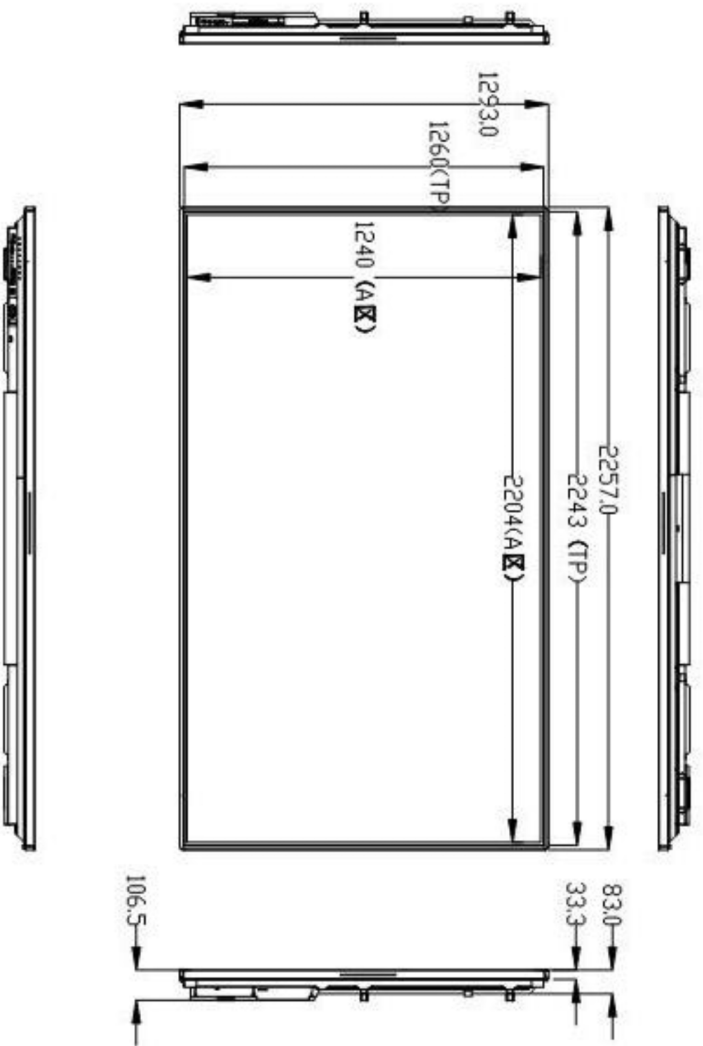

Screen Size (Diag.)	65"	75"	86"	100"
VESA	600×400mm, 100×100mm(e.g. Intel NUC)	600×400mm, 100×100mm(e.g. Intel NUC)	800×600mm, 100×100mm(e.g. Intel NUC)	800×600mm, 100×100mm(e.g. Intel NUC)
Net Weight	43KG (95 lbs)	58KG (128 lbs)	75KG (165 lbs)	135KG (300 lbs)
System Version	Android 8.0	Android 8.0	Android 8.0	Android 8.0
Kernel	4.9	4.9	4.9	4.9
CPU	ARM Cortex-A73 Dual-core, ARM Cortex-A53 Dual-core	ARM Cortex-A73 Dual-core, ARM Cortex-A53 Dual-core	ARM Cortex-A73 Dual-core, ARM Cortex-A53 Dual-core	ARM Cortex-A73 Dual-core, ARM Cortex-A53 Dual-core
GPU	ARM Mali-G51 MP4 Quad-core	ARM Mali-G51 MP4 Quad-core	ARM Mali-G51 MP4 Quad-core	ARM Mali-G51 MP4 Quad-core
RAM	4GB DDR4	4GB DDR4	4GB DDR4	4GB DDR4
ROM	16GB	16GB	16GB	16GB
	Power cord 3m ×1 (9.84')	Power cord 3m ×1 (9.84')	Power cord 3m ×1 (9.84')	Power cord 3m ×1 (9.84')
	HDMI cable 3m ×1 (9.84')	HDMI cable 3m ×1 (9.84')	HDMI cable 3m ×1 (9.84')	HDMI cable 3m ×1 (9.84')
	Touch USB cable 3m ×1 (9.84')	Touch USB cable 3m ×1 (9.84')	Touch USB cable 3m ×1 (9.84')	Touch USB cable 3m ×1 (9.84')
	Remote control w/o batteries ×1	Remote control w/o batteries ×1	Remote control w/o batteries ×1	Remote control w/o batteries ×1
	Stylus ×2	Stylus ×2	Stylus ×2	Stylus ×2
	Wifi USB dongle ×1	Wifi USB dongle ×1	Wifi USB dongle ×1	Wifi USB dongle ×1
	Quick Start guide ×1	Quick Start guide ×1	Quick Start guide ×1	Quick Start guide ×1
	Installation guide ×1	Installation guide ×1	Installation guide ×1	Installation guide ×1
Package Dimensions	1720 x 1070 x 250mm (67.7" x 42.1" x 9.8")	1940 x 1180 x 280mm (76.4" x 46.5" x 11.0")	2180 x 1360 x 280mm (85.8" x 53.5" x 11.0")	2446 x 1428 x 235mm (96.3" x 56.22" x 9.25")
Packaged Weight	64KG (142 lbs)	80KG (177 lbs)	104KG (230 lbs)	165KG (365 lbs)

Dimensions Rapide 75"

RAPIDE

Dimensions Rapide 65"

RAPIDE

Dimensions Rapide 100"

RAPIDE

Dimensions Rapide 86"

RAPIDE