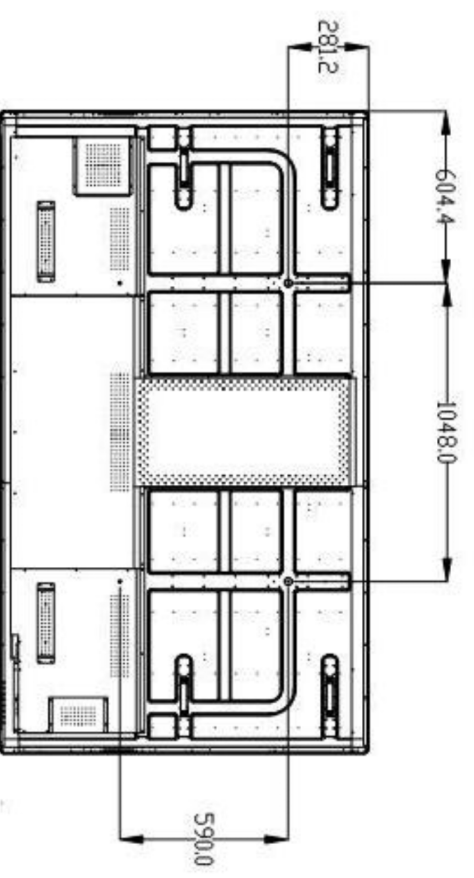

Screen Size (Diag.)	65"	75"	86"	100"
VESA	600×400mm, 100×100mm(e.g. Intel NUC)	600×400mm, 100×100mm(e.g. Intel NUC)	800×600mm, 100×100mm(e.g. Intel NUC)	800×600mm, 100×100mm(e.g. Intel NUC)
Net Weight	43KG (95 lbs)	58KG (128 lbs)	75KG (165 lbs)	135KG (300 lbs)
System Version	Android 8.0	Android 8.0	Android 8.0	Android 8.0
Kernel	4.9	4.9	4.9	4.9
CPU	ARM Cortex-A73 Dual-core, ARM Cortex-A53 Dual-core	ARM Cortex-A73 Dual-core, ARM Cortex-A53 Dual-core	ARM Cortex-A73 Dual-core, ARM Cortex-A53 Dual-core	ARM Cortex-A73 Dual-core, ARM Cortex-A53 Dual-core
GPU	ARM Mali-G51 MP4 Quad-core	ARM Mali-G51 MP4 Quad-core	ARM Mali-G51 MP4 Quad-core	ARM Mali-G51 MP4 Quad-core
RAM	4GB DDR4	4GB DDR4	4GB DDR4	4GB DDR4
ROM	16GB	16GB	16GB	16GB
	Power cord 3m ×1 (9.84')	Power cord 3m ×1 (9.84')	Power cord 3m ×1 (9.84')	Power cord 3m ×1 (9.84')
	HDMI cable 3m ×1 (9.84')	HDMI cable 3m ×1 (9.84')	HDMI cable 3m ×1 (9.84')	HDMI cable 3m ×1 (9.84')
	Touch USB cable 3m ×1 (9.84')	Touch USB cable 3m ×1 (9.84')	Touch USB cable 3m ×1 (9.84')	Touch USB cable 3m ×1 (9.84')
	Remote control w/o batteries ×1	Remote control w/o batteries ×1	Remote control w/o batteries ×1	Remote control w/o batteries ×1
	Stylus ×2	Stylus ×2	Stylus ×2	Stylus ×2
	Wifi USB dongle ×1	Wifi USB dongle ×1	Wifi USB dongle ×1	Wifi USB dongle ×1
	Quick Start guide ×1	Quick Start guide ×1	Quick Start guide ×1	Quick Start guide ×1
	Installation guide ×1	Installation guide ×1	Installation guide ×1	Installation guide ×1
Package Dimensions	1720 x 1070 x 250mm (67.7" x 42.1" x 9.8")	1940 x 1180 x 280mm (76.4" x 46.5" x 11.0")	2180 x 1360 x 280mm (85.8" x 53.5" x 11.0")	2446 x 1428 x 235mm (96.3" x 56.22" x 9.25")
Packaged Weight	64KG (142 lbs)	80KG (177 lbs)	104KG (230 lbs)	165KG (365 lbs)

Dimensions Rapide 75"

RAPIDE

Dimensions Rapide 65"

RAPIDE

Dimensions Rapide 100"

RAPIDE

Dimensions Rapide 86"

RAPIDE