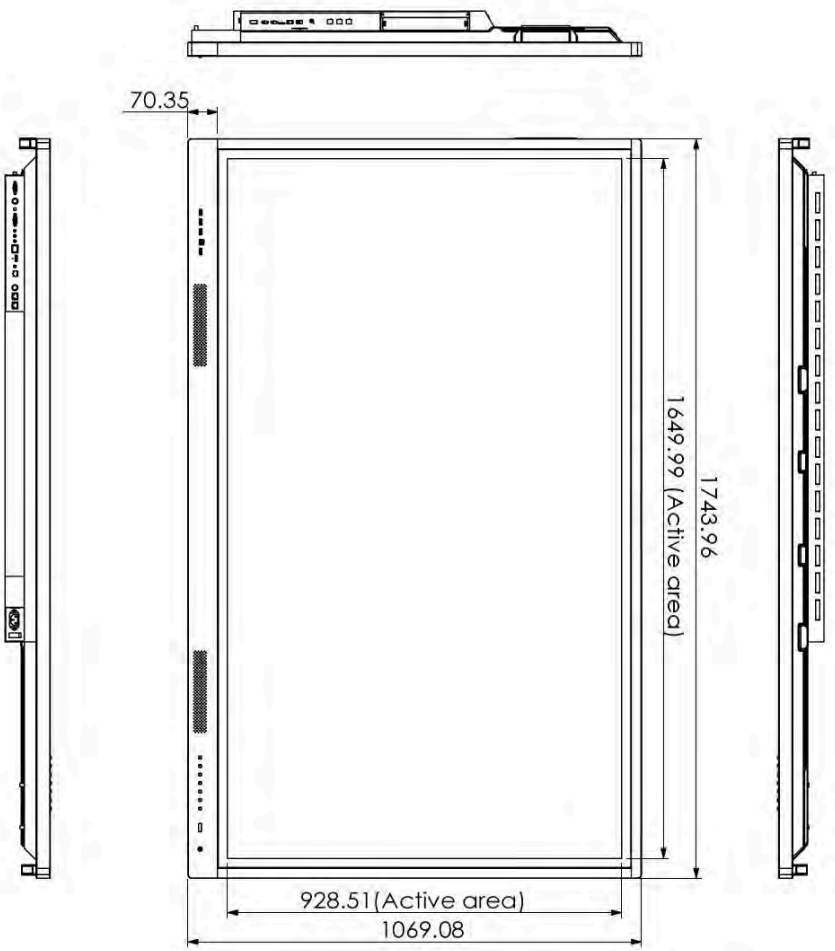

Screen Size (Diag.)	65"	75"	86"	100"
VESA	600×400mm, 100×100mm(e.g. Intel NUC)	600×400mm, 100×100mm(e.g. Intel NUC)	800×600mm, 100×100mm(e.g. Intel NUC)	800×600mm, 100×100mm(e.g. Intel NUC)
Net Weight	43KG (95 lbs)	58KG (128 lbs)	75KG (165 lbs)	135KG (300 lbs)
System Version	Android 8.0	Android 8.0	Android 8.0	Android 8.0
Kernel	4.9	4.9	4.9	4.9
CPU	ARM Cortex-A73 Dual-core, ARM Cortex-A53 Dual-core	ARM Cortex-A73 Dual-core, ARM Cortex-A53 Dual-core	ARM Cortex-A73 Dual-core, ARM Cortex-A53 Dual-core	ARM Cortex-A73 Dual-core, ARM Cortex-A53 Dual-core
GPU	ARM Mali-G51 MP4 Quad-core	ARM Mali-G51 MP4 Quad-core	ARM Mali-G51 MP4 Quad-core	ARM Mali-G51 MP4 Quad-core
RAM	4GB DDR4	4GB DDR4	4GB DDR4	4GB DDR4
ROM	16GB	16GB	16GB	16GB
	Power cord 3m ×1 (9.84')	Power cord 3m ×1 (9.84')	Power cord 3m ×1 (9.84')	Power cord 3m ×1 (9.84')
	HDMI cable 3m ×1 (9.84')	HDMI cable 3m ×1 (9.84')	HDMI cable 3m ×1 (9.84')	HDMI cable 3m ×1 (9.84')
	Touch USB cable 3m ×1 (9.84')	Touch USB cable 3m ×1 (9.84')	Touch USB cable 3m ×1 (9.84')	Touch USB cable 3m ×1 (9.84')
	Remote control w/o batteries ×1	Remote control w/o batteries ×1	Remote control w/o batteries ×1	Remote control w/o batteries ×1
	Stylus ×2	Stylus ×2	Stylus ×2	Stylus ×2
	Wifi USB dongle ×1	Wifi USB dongle ×1	Wifi USB dongle ×1	Wifi USB dongle ×1
	Quick Start guide ×1	Quick Start guide ×1	Quick Start guide ×1	Quick Start guide ×1
	Installation guide ×1	Installation guide ×1	Installation guide ×1	Installation guide ×1
Package Dimensions	1720 x 1070 x 250mm (67.7" x 42.1" x 9.8")	1940 x 1180 x 280mm (76.4" x 46.5" x 11.0")	2180 x 1360 x 280mm (85.8" x 53.5" x 11.0")	2446 x 1428 x 235mm (96.3" x 56.22" x 9.25")
Packaged Weight	64KG (142 lbs)	80KG (177 lbs)	104KG (230 lbs)	165KG (365 lbs)

Dimensions Rapide 75"

RAPIDE

Dimensions Rapide 65"

RAPIDE

Dimensions Rapide 100"

RAPIDE

Dimensions Rapide 86"

RAPIDE