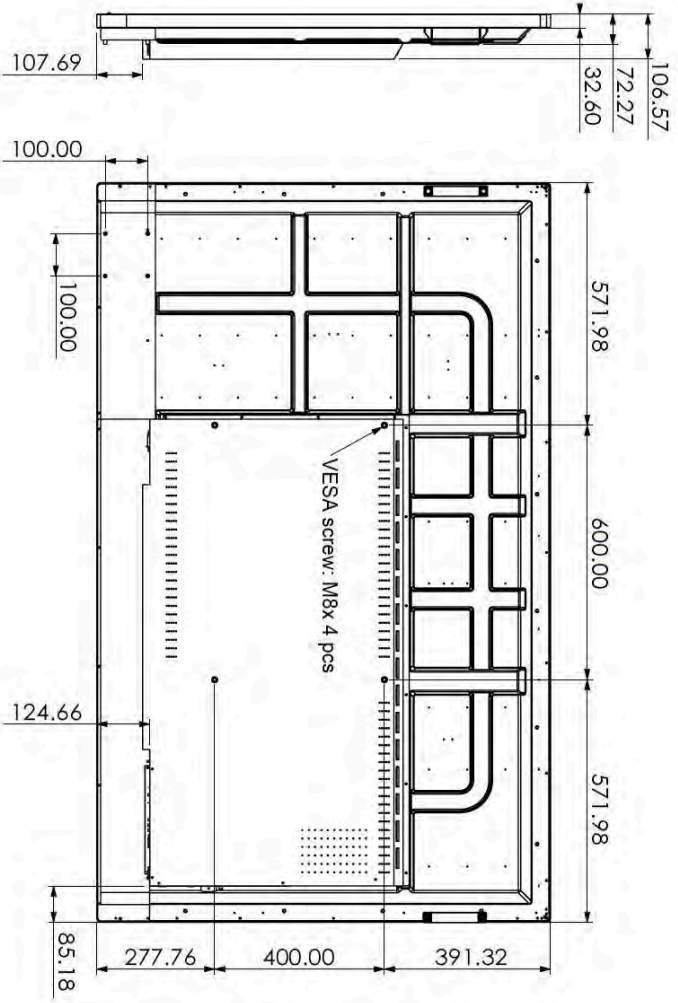

Screen Size (Diag.)	65"	75"	86"	100"
VESA	600×400mm, 100×100mm(e.g. Intel NUC)	600×400mm, 100×100mm(e.g. Intel NUC)	800×600mm, 100×100mm(e.g. Intel NUC)	800×600mm, 100×100mm(e.g. Intel NUC)
Net Weight	43KG (95 lbs)	58KG (128 lbs)	75KG (165 lbs)	135KG (300 lbs)
System Version	Android 8.0	Android 8.0	Android 8.0	Android 8.0
Kernel	4.9	4.9	4.9	4.9
CPU	ARM Cortex-A73 Dual-core, ARM Cortex-A53 Dual-core	ARM Cortex-A73 Dual-core, ARM Cortex-A53 Dual-core	ARM Cortex-A73 Dual-core, ARM Cortex-A53 Dual-core	ARM Cortex-A73 Dual-core, ARM Cortex-A53 Dual-core
GPU	ARM Mali-G51 MP4 Quad-core	ARM Mali-G51 MP4 Quad-core	ARM Mali-G51 MP4 Quad-core	ARM Mali-G51 MP4 Quad-core
RAM	4GB DDR4	4GB DDR4	4GB DDR4	4GB DDR4
ROM	16GB	16GB	16GB	16GB
	Power cord 3m ×1 (9.84')	Power cord 3m ×1 (9.84')	Power cord 3m ×1 (9.84')	Power cord 3m ×1 (9.84')
	HDMI cable 3m ×1 (9.84')	HDMI cable 3m ×1 (9.84')	HDMI cable 3m ×1 (9.84')	HDMI cable 3m ×1 (9.84')
	Touch USB cable 3m ×1 (9.84')	Touch USB cable 3m ×1 (9.84')	Touch USB cable 3m ×1 (9.84')	Touch USB cable 3m ×1 (9.84')
	Remote control w/o batteries ×1	Remote control w/o batteries ×1	Remote control w/o batteries ×1	Remote control w/o batteries ×1
	Stylus ×2	Stylus ×2	Stylus ×2	Stylus ×2
	Wifi USB dongle ×1	Wifi USB dongle ×1	Wifi USB dongle ×1	Wifi USB dongle ×1
	Quick Start guide ×1	Quick Start guide ×1	Quick Start guide ×1	Quick Start guide ×1
	Installation guide ×1	Installation guide ×1	Installation guide ×1	Installation guide ×1
Package Dimensions	1720 x 1070 x 250mm (67.7" x 42.1" x 9.8")	1940 x 1180 x 280mm (76.4" x 46.5" x 11.0")	2180 x 1360 x 280mm (85.8" x 53.5" x 11.0")	2446 x 1428 x 235mm (96.3" x 56.22" x 9.25")
Packaged Weight	64KG (142 lbs)	80KG (177 lbs)	104KG (230 lbs)	165KG (365 lbs)

Dimensions Rapide 75"

RAPIDE

Dimensions Rapide 65"

RAPIDE

Dimensions Rapide 100"

RAPIDE

Dimensions Rapide 86"

RAPIDE