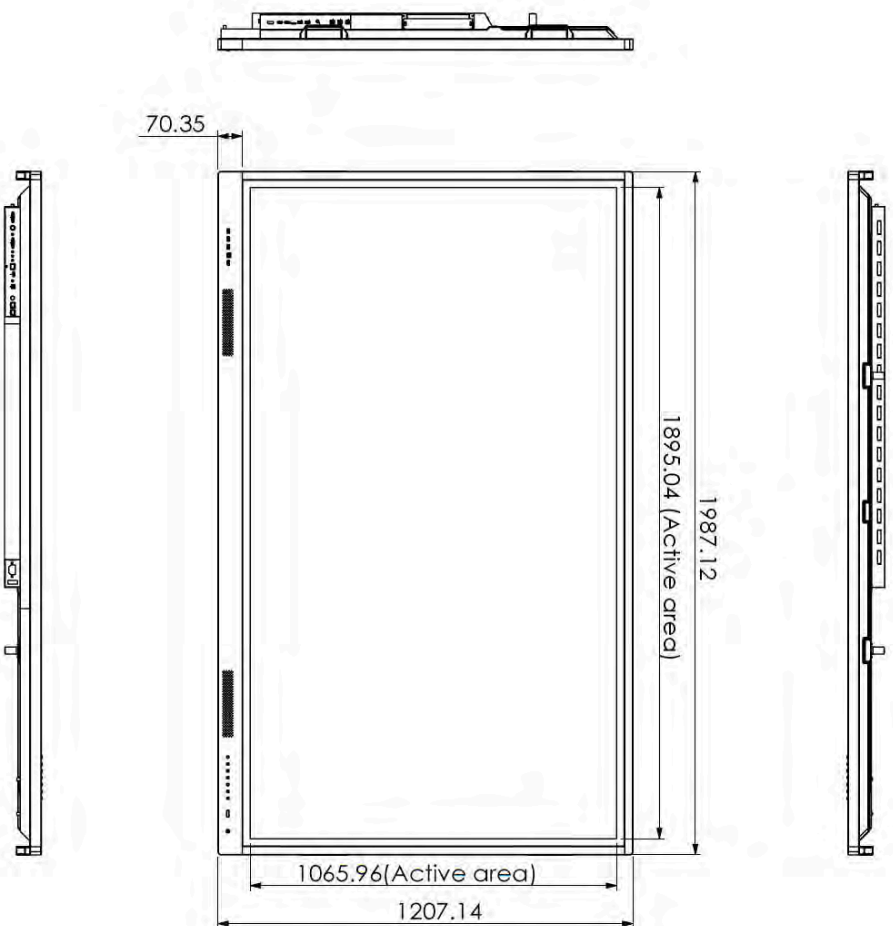

Screen Size (Diag.)	65"	75"	86"	100"
VESA	600×400mm, 100×100mm(e.g. Intel NUC)	600×400mm, 100×100mm(e.g. Intel NUC)	800×600mm, 100×100mm(e.g. Intel NUC)	800×600mm, 100×100mm(e.g. Intel NUC)
Net Weight	43KG (95 lbs)	58KG (128 lbs)	75KG (165 lbs)	135KG (300 lbs)
System Version	Android 8.0	Android 8.0	Android 8.0	Android 8.0
Kernel	4.9	4.9	4.9	4.9
CPU	ARM Cortex-A73 Dual-core, ARM Cortex-A53 Dual-core	ARM Cortex-A73 Dual-core, ARM Cortex-A53 Dual-core	ARM Cortex-A73 Dual-core, ARM Cortex-A53 Dual-core	ARM Cortex-A73 Dual-core, ARM Cortex-A53 Dual-core
GPU	ARM Mali-G51 MP4 Quad-core	ARM Mali-G51 MP4 Quad-core	ARM Mali-G51 MP4 Quad-core	ARM Mali-G51 MP4 Quad-core
RAM	4GB DDR4	4GB DDR4	4GB DDR4	4GB DDR4
ROM	16GB	16GB	16GB	16GB
	Power cord 3m ×1 (9.84')	Power cord 3m ×1 (9.84')	Power cord 3m ×1 (9.84')	Power cord 3m ×1 (9.84')
	HDMI cable 3m ×1 (9.84')	HDMI cable 3m ×1 (9.84')	HDMI cable 3m ×1 (9.84')	HDMI cable 3m ×1 (9.84')
	Touch USB cable 3m ×1 (9.84')	Touch USB cable 3m ×1 (9.84')	Touch USB cable 3m ×1 (9.84')	Touch USB cable 3m ×1 (9.84')
	Remote control w/o batteries ×1	Remote control w/o batteries ×1	Remote control w/o batteries ×1	Remote control w/o batteries ×1
	Stylus ×2	Stylus ×2	Stylus ×2	Stylus ×2
	Wifi USB dongle ×1	Wifi USB dongle ×1	Wifi USB dongle ×1	Wifi USB dongle ×1
	Quick Start guide ×1	Quick Start guide ×1	Quick Start guide ×1	Quick Start guide ×1
	Installation guide ×1	Installation guide ×1	Installation guide ×1	Installation guide ×1
Package Dimensions	1720 x 1070 x 250mm (67.7" x 42.1" x 9.8")	1940 x 1180 x 280mm (76.4" x 46.5" x 11.0")	2180 x 1360 x 280mm (85.8" x 53.5" x 11.0")	2446 x 1428 x 235mm (96.3" x 56.22" x 9.25")
Packaged Weight	64KG (142 lbs)	80KG (177 lbs)	104KG (230 lbs)	165KG (365 lbs)

Dimensions Rapide 75"

RAPIDE

Dimensions Rapide 65"

RAPIDE

Dimensions Rapide 100"

RAPIDE

Dimensions Rapide 86"

RAPIDE