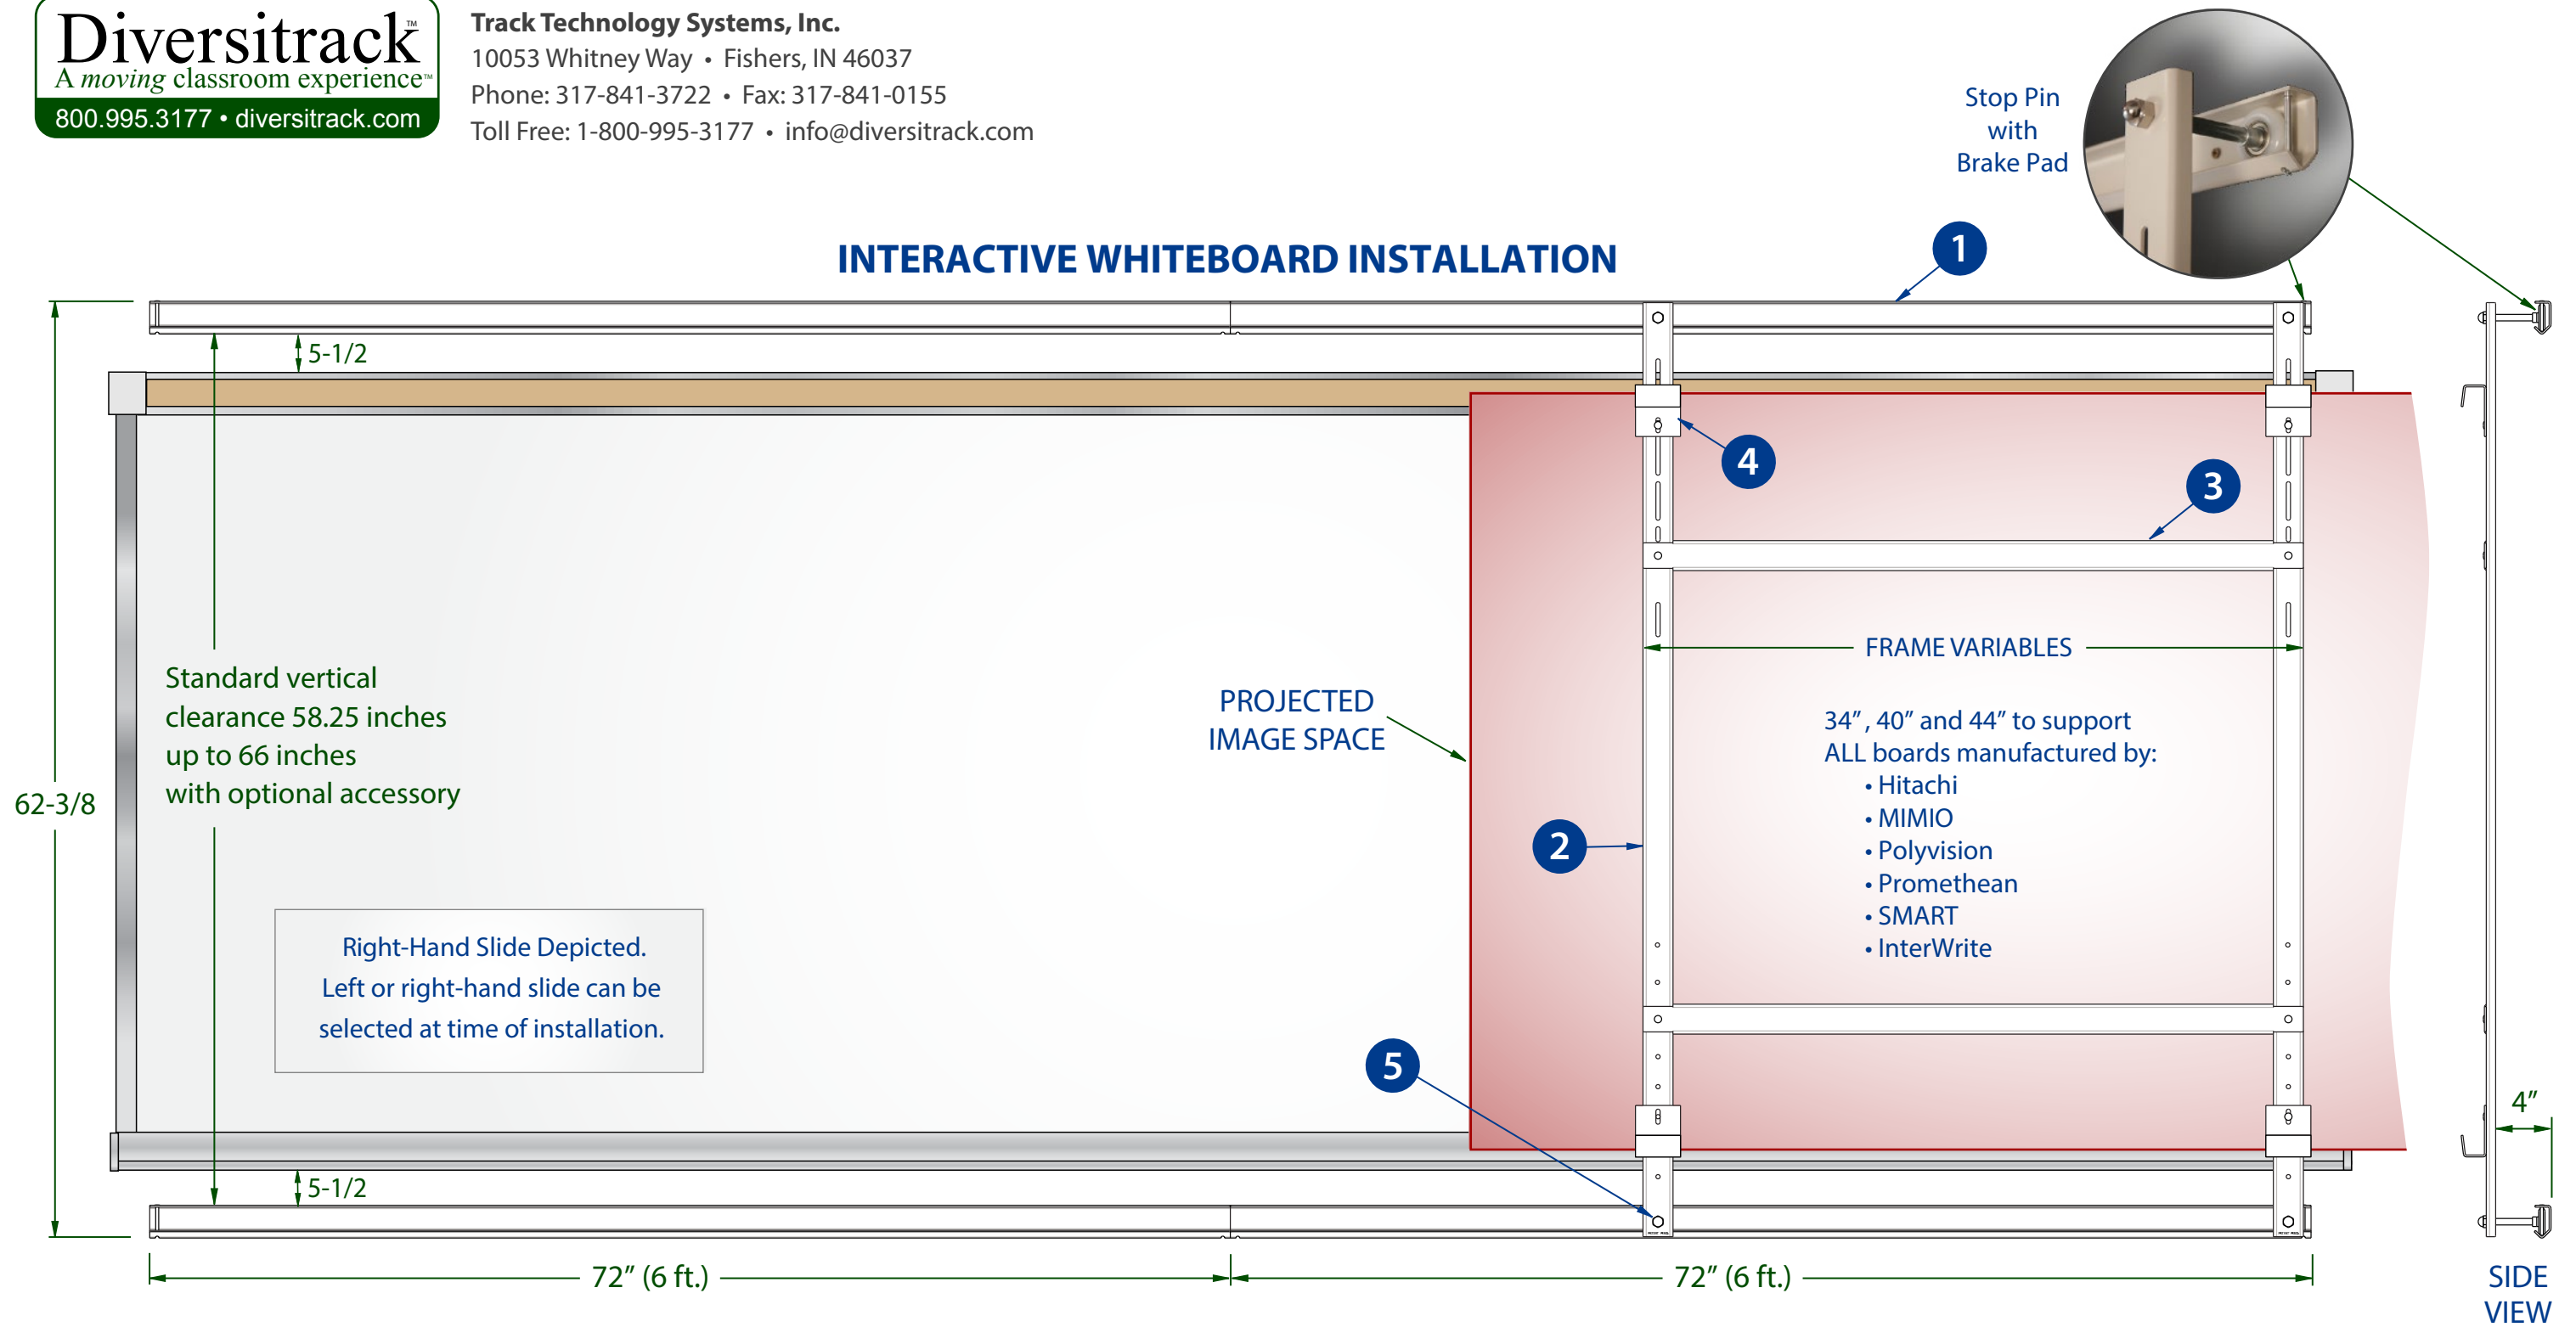

INTERACTIVE WHITEBOARD INSTALLATION

1 WR-72 Diversitrack™ Wall Rail 72" (optional WR-96)

2 CU-256 Diversitrack™ Carriage Upright (optional CU-270)

3 CC-xxx Cross Connector, "234", "240" or "244"

4 MC-xxx Mounting Clip, model specific

5 Carriage Roller Assembly