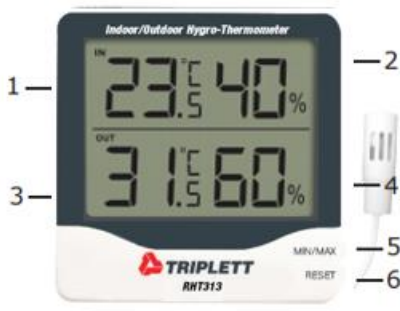

RHT313

Indoor/Outdoor Hygro-Thermometer with Remote Probe

Features, Buttons and Operation

Congratulations on your purchase of the Triplet RHT313 Indoor/Outdoor Hygro-Thermometer with Remote Probe. The indicator is intended to be used for dual display of Indoor and Outdoor Temperature (via remote probe). It also provides humidity readings via internal sensor and a 12/24 system clock.

1. Indoor Temperature Reading
2. Indoor Humidity (%RH) Reading
3. Outdoor (Remote Probe) Temperature Reading
4. Outdoor (Remote Probe) Humidity (%RH) Reading

5. Indoor Min/Max Reset Button:
 - Press **MIN/MAX** to display the MAX indoor temperature and MAX indoor RH values. (Press >3 secs while viewing MAX values to clear.)
 - Press **MIN/MAX** again to display the MIN indoor temperature and MIN indoor RH values. (Press >3 secs while viewing MIN values to clear.)

Buttons on back 7 —

6. Outdoor Min/Max Reset Button:
 - Press **MIN/MAX** to display the MAX outdoor temperature and MAX indoor RH values.
 - Press **MIN/MAX** again to display the MIN outdoor temperature and MIN indoor RH values. (Press >3 secs while viewing MIN values to clear.)