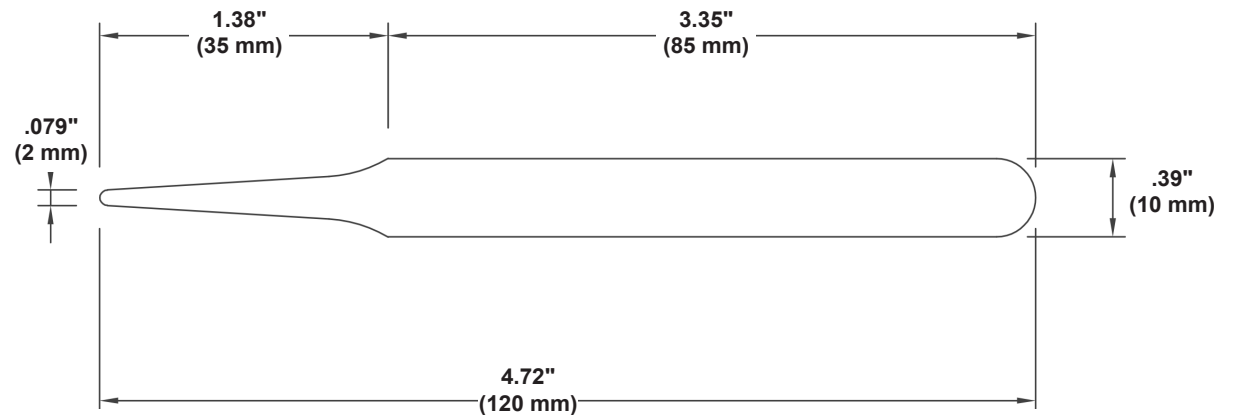

Features:

- **International Style:** 2A
- **Material:** Stainless Steel
- **Magnetic Properties:** Anti-Magnetic
- **Corrosion Resistance:** Anti-Acid
- **Finish:** Polished
- **Tips:** Slight Taper, Blunt
- **Made in Switzerland**

Unless otherwise noted, tolerance is $\pm 10\%$.

PRECISION STAINLESS STEEL TWEEZER, SLIGHT TAPER TIP, BLUNT, STYLE 2A

Specifications and procedures subject to change without notice.

TRONEX

2860 CORDELIA RD STE 230, FAIRFIELD CA, 94534
 PHONE: (909) 627-2453
 WEBSITE: TronexTools.com

DRAWING NUMBER
 2A-SA-CH

DATE
 APRIL
 2020