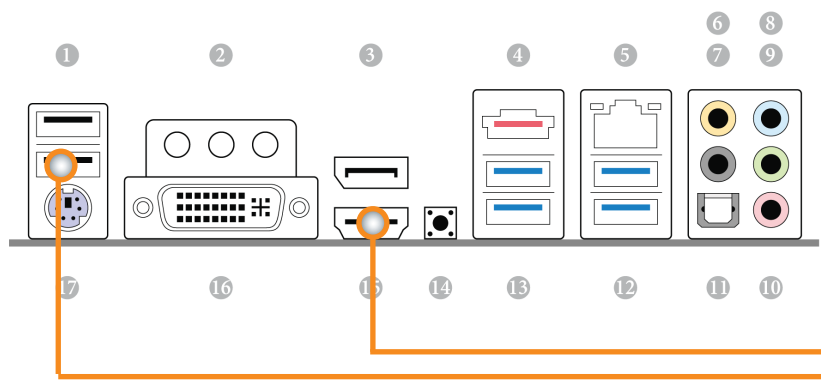

UHD CONNECTION SETTINGS

4K/2K SETUP WITH INTEGRATED PC

| No. | Description | No. | Description |
|-----|-------------------------|-----|-------------------------|
| 1 | USB 2.0 Ports (USB01) | 10 | Microphone (Pink) |
| 2 | Antenna Ports | 11 | Optical SPDIF Out Port |
| 3 | Display Port | 12 | USB 3.0 Ports (USB3_34) |
| 4 | eSATA Connector*** | 13 | USB 3.0 Ports (USB3_12) |
| 5 | LAN RJ-45 Port | 14 | Clear CMOS Switch |
| 6 | Central / Bass (Orange) | 15 | HDMI Port |
| 7 | Rear Speaker (Black) | 16 | DVI-I Port |
| 8 | Line In (Light Blue) | 17 | PS/2 Keyboard Port |
| 9 | Front Speaker (Lime)** | | |

THIS DIAGRAM SHOWS HOW TO CONNECT THE INTEGRATED PC TO 65" OR 84" CSW SERIES.