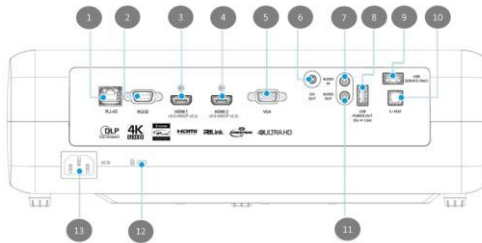

UHD51

1. RJ-45
2. RS232
3. HDMI 1 (HDCP 2.2)
4. HDMI 2 (HDCP 2.2)
5. VGA
6. 12V OUT
7. AUDIO IN
8. USB Power Out (5V 1.5A, USB 3.0)
9. USB (service only)
10. S/PDIF
11. AUDIO OUT
12. Kensington Lock
13. Power Socket