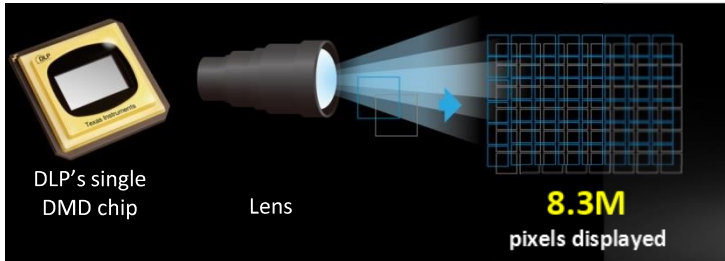

4K

UHD51A / 51 / 50 4K Home Cinema Projector

Enjoy every detail in your own VIP seat

- Bright 2400 lumens and 500,000:1 high contrast
- Brand new designed lens for 4K UHD resolution with 1.3x zoom and perfect throw for theater room or living room use
- 8.3M pixels on screen, CTA certified 4K UHD product
- Exceptional colors, 100% Rec. 709, 80% DCI-P3 color gamut coverage
- Stunning HDR performance (HDR10 compatible), BT2020 compatible
- World's 1st Alexa Voice assistant supported projector \*
- Media Player, Wifi Display\*
- Optoma PureMotion Technology\*\*
- Full 3D support\*\*
- Vertical lens shift

## Full 8.3 million pixels display

Inside this projector is the DLP DMD chip that adapted the best technologies from over 90% of the world's digital and IMAX cinemas, delivers the amazing big screen image quality, and full 8.3M pixel images on the screen.