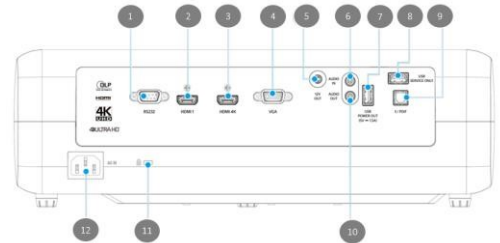

UHD50

1. RS232
2. HDMI 1
3. HDMI 4K (HDCP 2.2 & MHL)
4. VGA
5. 12V OUT
6. AUDIO IN
7. USB Power Out (5V 1.5A)
8. USB (service only)
9. S/PDIF
10. AUDIO OUT
11. Kensington Lock
12. Power Socket