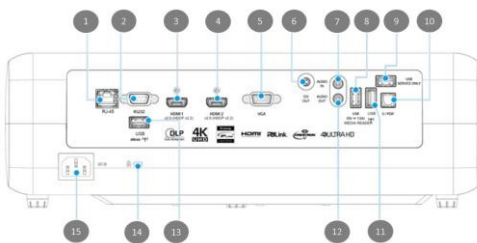

4K

UHD51A / 51 / 50 4K Home Cinema Projector

Specifications

Model	UHD51A	UHD51	UHD50
Technology	DLP XPR Technology	DLP XPR Technology	DLP XPR Technology
Resolution	4K UHD (3840*2160) 8.3M pixels on screen	4K UHD (3840*2160) 8.3M pixels on screen	4K UHD (3840*2160) 8.3M pixels on screen
Brightness	2,400 ANSI Lumens	2,400 ANSI Lumens	2,400 ANSI Lumens
Contrast	500,000:1	500,000:1	500,000:1
Throw Ratio	1.2 – 1.56	1.2 – 1.56	1.2 – 1.56
Lens Shift Range	Vertical +10%	Vertical +10%	Vertical +10%
Weight	5.3 kg	5.4 kg	5.34 kg
Dimensions (W x D x H) (mm)	393 x 282 x 118 (w/o feet)	393 x 282 x 118 (w/o feet)	393 x 282 x 118 (w/o feet)
Lamp Life	15,000 hours	15,000 hours	15,000 hours
Noise Level (Eco)	25 dB	25 dB	25 dB
Key features	Voice Assistant support (Alexa) Built-in Media Player Brand new lens designed 100% Rec.709 coverage ratio 108% Rec.709 area ratio HDR10 compatible Dual HDMI with HDCP 2.2 support Full HD 3D PureMotion Vertical Lens Shift Color Management System (CMS)	Brand new lens designed 100% Rec.709 coverage ratio 108% Rec.709 area ratio HDR10 compatible Dual HDMI with HDCP 2.2 support Full HD 3D PureMotion Vertical Lens Shift Color Management System (CMS)	Brand new lens designed 100% Rec.709 coverage ratio 108% Rec.709 area ratio HDR10 compatible Single HDMI with HDCP 2.2 support PC 3D PureMotion Vertical Lens Shift vertical Keystone Color Management System (CMS)

Connections

UHD51A

1. RJ-45
2. RS232
3. HDMI 1 (HDCP 2.2)
4. HDMI 2 (HDCP 2.2)
5. VGA
6. 12V OUT
7. AUDIO IN
8. USB Power Out (5V 1.5A, USB 3.0)
9. Service
10. S/PDIF
11. USB (for wireless dongle)
12. AUDIO OUT
13. USB-A for Alexa
14. Kensington Lock
15. Power Socket