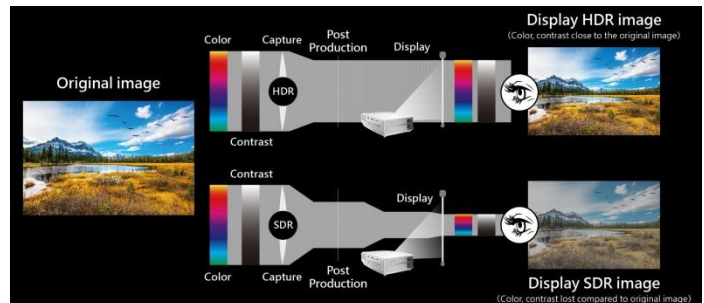

## Exceptional Colors - Wide Color Gamut Display

Equipped with an RGBRGB color wheel, and HDR10 with 100% coverage of Rec.709 color gamut, the Optoma UHD5x series packs a visual punch, with its clarity, brightness and eye-popping color.

**100%** **108%**  
 Rec. 709 Coverage ratio      Rec. 709 Area ratio

## HDR10 compatible

To display a wider and richer range of colors, much brighter whites, and much deeper, darker blacks.