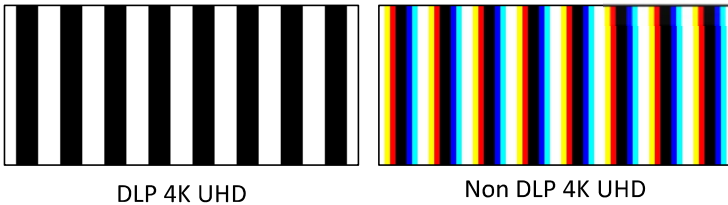

# UHD51A / 51 / 50 4K Home Cinema Projector

## Full 8.3 million pixels display

Inside this projector is the DLP DMD chip that adapted the best technologies from over 90% of the world's digital and IMAX cinemas, delivers the amazing big screen image quality, and full 8.3M pixel images on the screen.

## Perfect Pixel Alignment

DLP 1-chip system is perfectly aligned compared to other non-DLP 4K projectors.