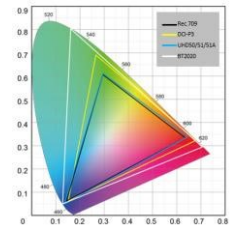

Exceptional Colors - Wide Color Gamut Display

Equipped with an RGBRGB color wheel, and HDR10 with 100% coverage of Rec.709 color gamut, the Optoma UHD5x series packs a visual punch, with its clarity, brightness and eye-popping color.

100% **108%**
Rec. 709 Coverage ratio   Rec. 709 Area ratio