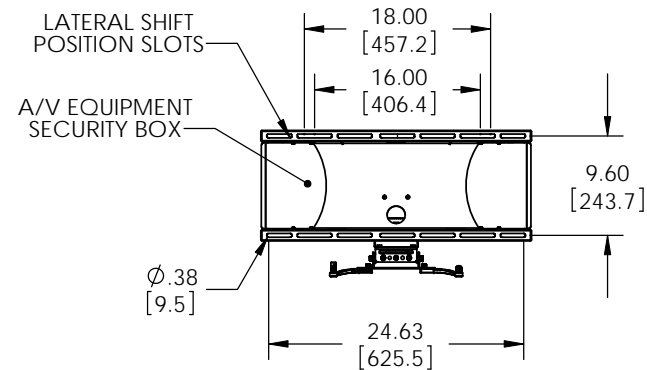

205 Westwood Ave, Long Branch, NJ 07740
 Phone: 866-94 BOARDS (26273) / (732)-222-1511
 Fax: (732)-222-7088 | E-mail: sales@touchboards.com

PDS-PLUS UNIVERSAL MOUNT
 PITCH +/- 16.5°
 ROLL +/- 7.5°
 YAH 41°