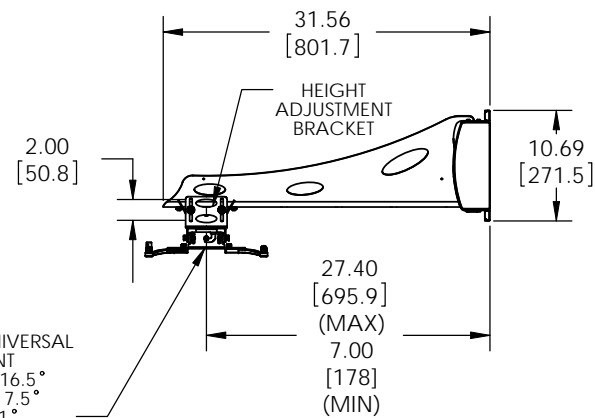

205 Westwood Ave, Long Branch, NJ 07740
 Phone: 866-94 BOARDS (26273) / (732)-222-1511
 Fax: (732)-222-7088 | E-mail: sales@touchboards.com

PDS-PLUS UNIVERSAL MOUNT
 PITCH +/- 16.5°
 ROLL +/- 7.5°
 YAH 41°