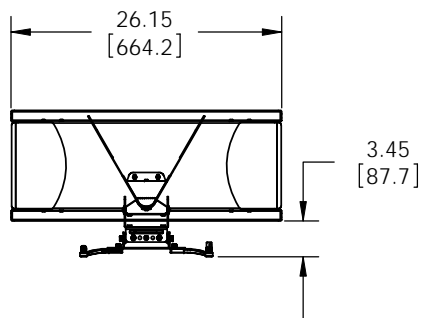

205 Westwood Ave, Long Branch, NJ 07740
 Phone: 866-94 BOARDS (26273) / (732)-222-1511
 Fax: (732)-222-7088 | E-mail: sales@touchboards.com

PDS-PLUS UNIVERSAL MOUNT
 PITCH +/- 16.5°
 ROLL +/- 7.5°
 YAH 41°