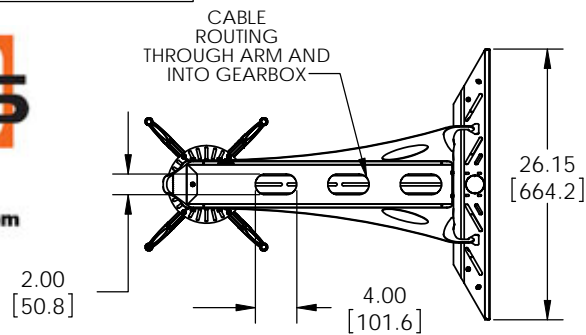

205 Westwood Ave, Long Branch, NJ 07740
 Phone: 866-94 BOARDS (26273) / (732)-222-1511
 Fax: (732)-222-7088 | E-mail: sales@touchboards.com

PDS-PLUS UNIVERSAL MOUNT
 PITCH +/- 16.5°
 ROLL +/- 7.5°
 YAH 41°