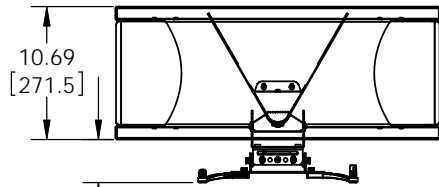

3.47 [88.1]