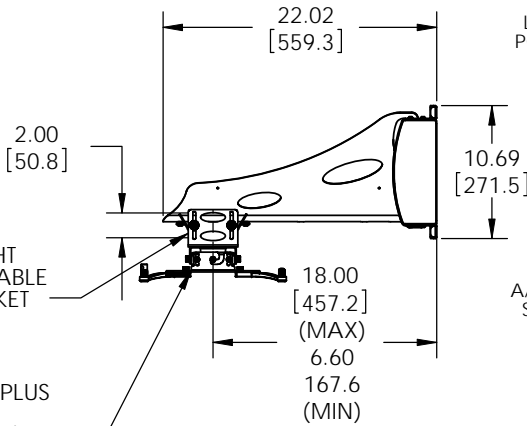

# Touchboards

205 Westwood Ave, Long Branch, NJ 07740  
 Phone: 866-94 BOARDS (26273) / (732)-222-1511  
 Fax: (732)-222-7088 | E-mail: sales@touchboards.com

CABLE ROUTING THROUGH ARM AND INTO GEARBOX

3.47 [88.1]

HEIGHT ADJUSTABLE BRACKET

UNIVERSAL PDS-PLUS MOUNT  
 PITCH +/- 16.5°  
 ROLL +/- 7.5°  
 YAW 41°

LATERAL SHIFT POSITION SLOTS

A/V EQUIPMENT SECURITY BOX

MOUNT ADJUSTS ALONG SLOTS

MOUNTS.COM

**PREMIER MOUNTS**  
 CREATING POSITIVE CUSTOMER EXPERIENCES

ITEM DESCRIPTION:

UNI-UPDS

SIZE

B

DWG. NO.

SCALE: 1:10

SHEET 1 OF 1