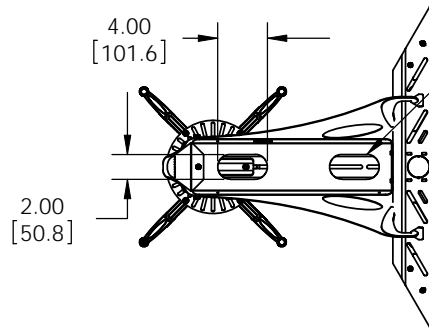

# Touchboards

205 Westwood Ave, Long Branch, NJ 07740  
 Phone: 866-94 BOARDS (26273) / (732)-222-1511  
 Fax: (732)-222-7088 | E-mail: sales@touchboards.com

CABLE ROUTING THROUGH ARM AND INTO GEARBOX

3.47 [88.1]

HEIGHT ADJUSTABLE BRACKET

UNIVERSAL PDS-PLUS MOUNT  
 PITCH +/- 16.5°  
 ROLL +/- 7.5°  
 YAW 41°

LATERAL SHIFT POSITION SLOTS

A/V EQUIPMENT SECURITY BOX

MOUNT ADJUSTS ALONG SLOTS

MOUNTS.COM

**PREMIER MOUNTS**  
 CREATING POSITIVE CUSTOMER EXPERIENCES

ITEM DESCRIPTION:

UNI-UPDS

SIZE

B

DWG. NO.

SCALE: 1:10

SHEET 1 OF 1