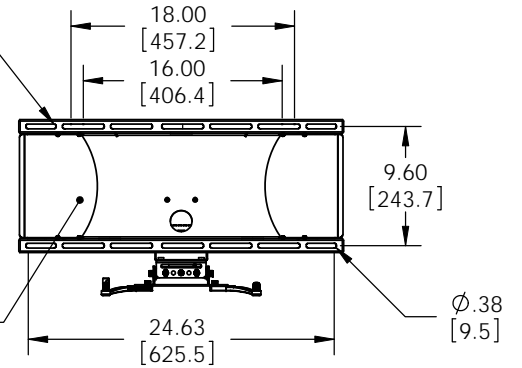

# Touchboards

205 Westwood Ave, Long Branch, NJ 07740  
 Phone: 866-94 BOARDS (26273) / (732)-222-1511  
 Fax: (732)-222-7088 | E-mail: sales@touchboards.com

CABLE ROUTING THROUGH ARM AND INTO GEARBOX

3.47 [88.1]

HEIGHT ADJUSTABLE BRACKET

UNIVERSAL PDS-PLUS MOUNT  
 PITCH +/- 16.5°  
 ROLL +/- 7.5°  
 YAW 41°

LATERAL SHIFT POSITION SLOTS

A/V EQUIPMENT SECURITY BOX

MOUNT ADJUSTS ALONG SLOTS

MOUNTS.COM

**PREMIER MOUNTS**  
 CREATING POSITIVE CUSTOMER EXPERIENCES

ITEM DESCRIPTION:

UNI-UPDS

SIZE

B

DWG. NO.

SCALE: 1:10

SHEET 1 OF 1