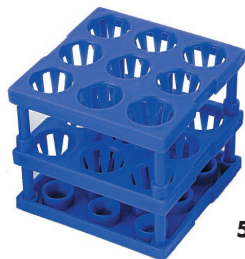

## Tube-CUBES™

54400

54100

54900

Holds tubes securely, even when turned upside down!

Available in three configurations, each cube measures 2-7/8"D x 2-5/8"H x 2-7/8"W.

- 4 place, holds 26 mm to 30 mm tubes / 50 ml tubes
- 9 place, holds 8 mm to 16 mm tubes / 10-15 ml tubes
- Single place, holds 66 mm cups, alcohol dispensers, small flasks, etc.

## Tube-CUBE™ Carriers

2 Carrier

3 Carrier

4 Carrier

Durable acrylic, designed to hold any combination of Tube-CUBE's. Available in 2, 3, and 4 place configurations. Provides a safe, convenient way to carry patient samples in the lab.

Item No.	Description	Size
54020	Tube-CUBE™ Carrier, holds 2	7" x 3.5" x 5.5"
54030	Tube-CUBE™ Carrier, holds 3	9.75" x 3.5" x 5.5"
54040	Tube-CUBE™ Carrier, holds 4	12.75" x 3.5" x 5.5"

Smooth easy movement saves lab workers from potential lifting related injuries.

## Control Freek™ Control Racks

1-Tier Rack  
28071

Single Section  
28070

2-Tier Rack  
28072

A great help for organizing your control vials, select a ONE, or TWO tier swiveling rack! Each rack comes with four or eight pizza slice shaped removable wedges. Each rack swivels like a Lazy Susan for quick access. Each pizza slice is individually colored and can be removed. Made of durable acrylic.