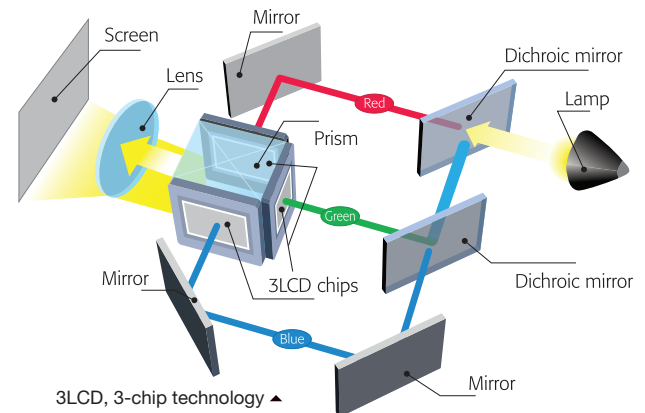

High color brightness and high white brightness

Color brightness significantly lower than white brightness

Actual photographs of projected images from an identical signal source. Price, resolution and white brightness are similar for both projectors (Epson 3LCD and 1-chip DLP competitor). Both projectors are set to their brightest mode.

3LCD — The #1 projection technology in the world

- All 3LCD projectors have both high color brightness and high white brightness
- All 3LCD projectors have 3 chips
- 25% lower power consumption for lower energy costs³
- 20 years of road-tested reliability