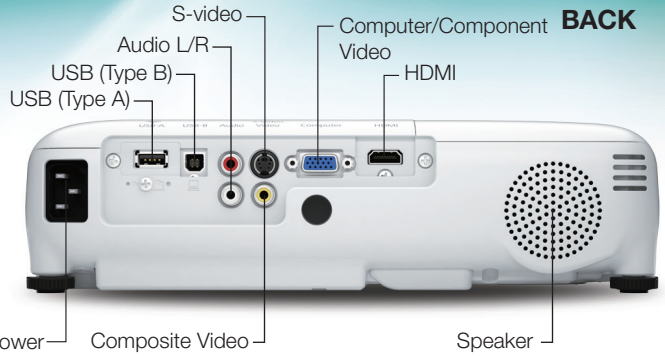

Parental Controls

Power Button Lock
Keycheck, Child Lock Hinders projector from being turned on without parental supervision

What's in The Box

PowerLite Home Cinema 730HD projector, power cord, remote control with AA batteries, CD-ROM with users guide link, start here poster and warranty card