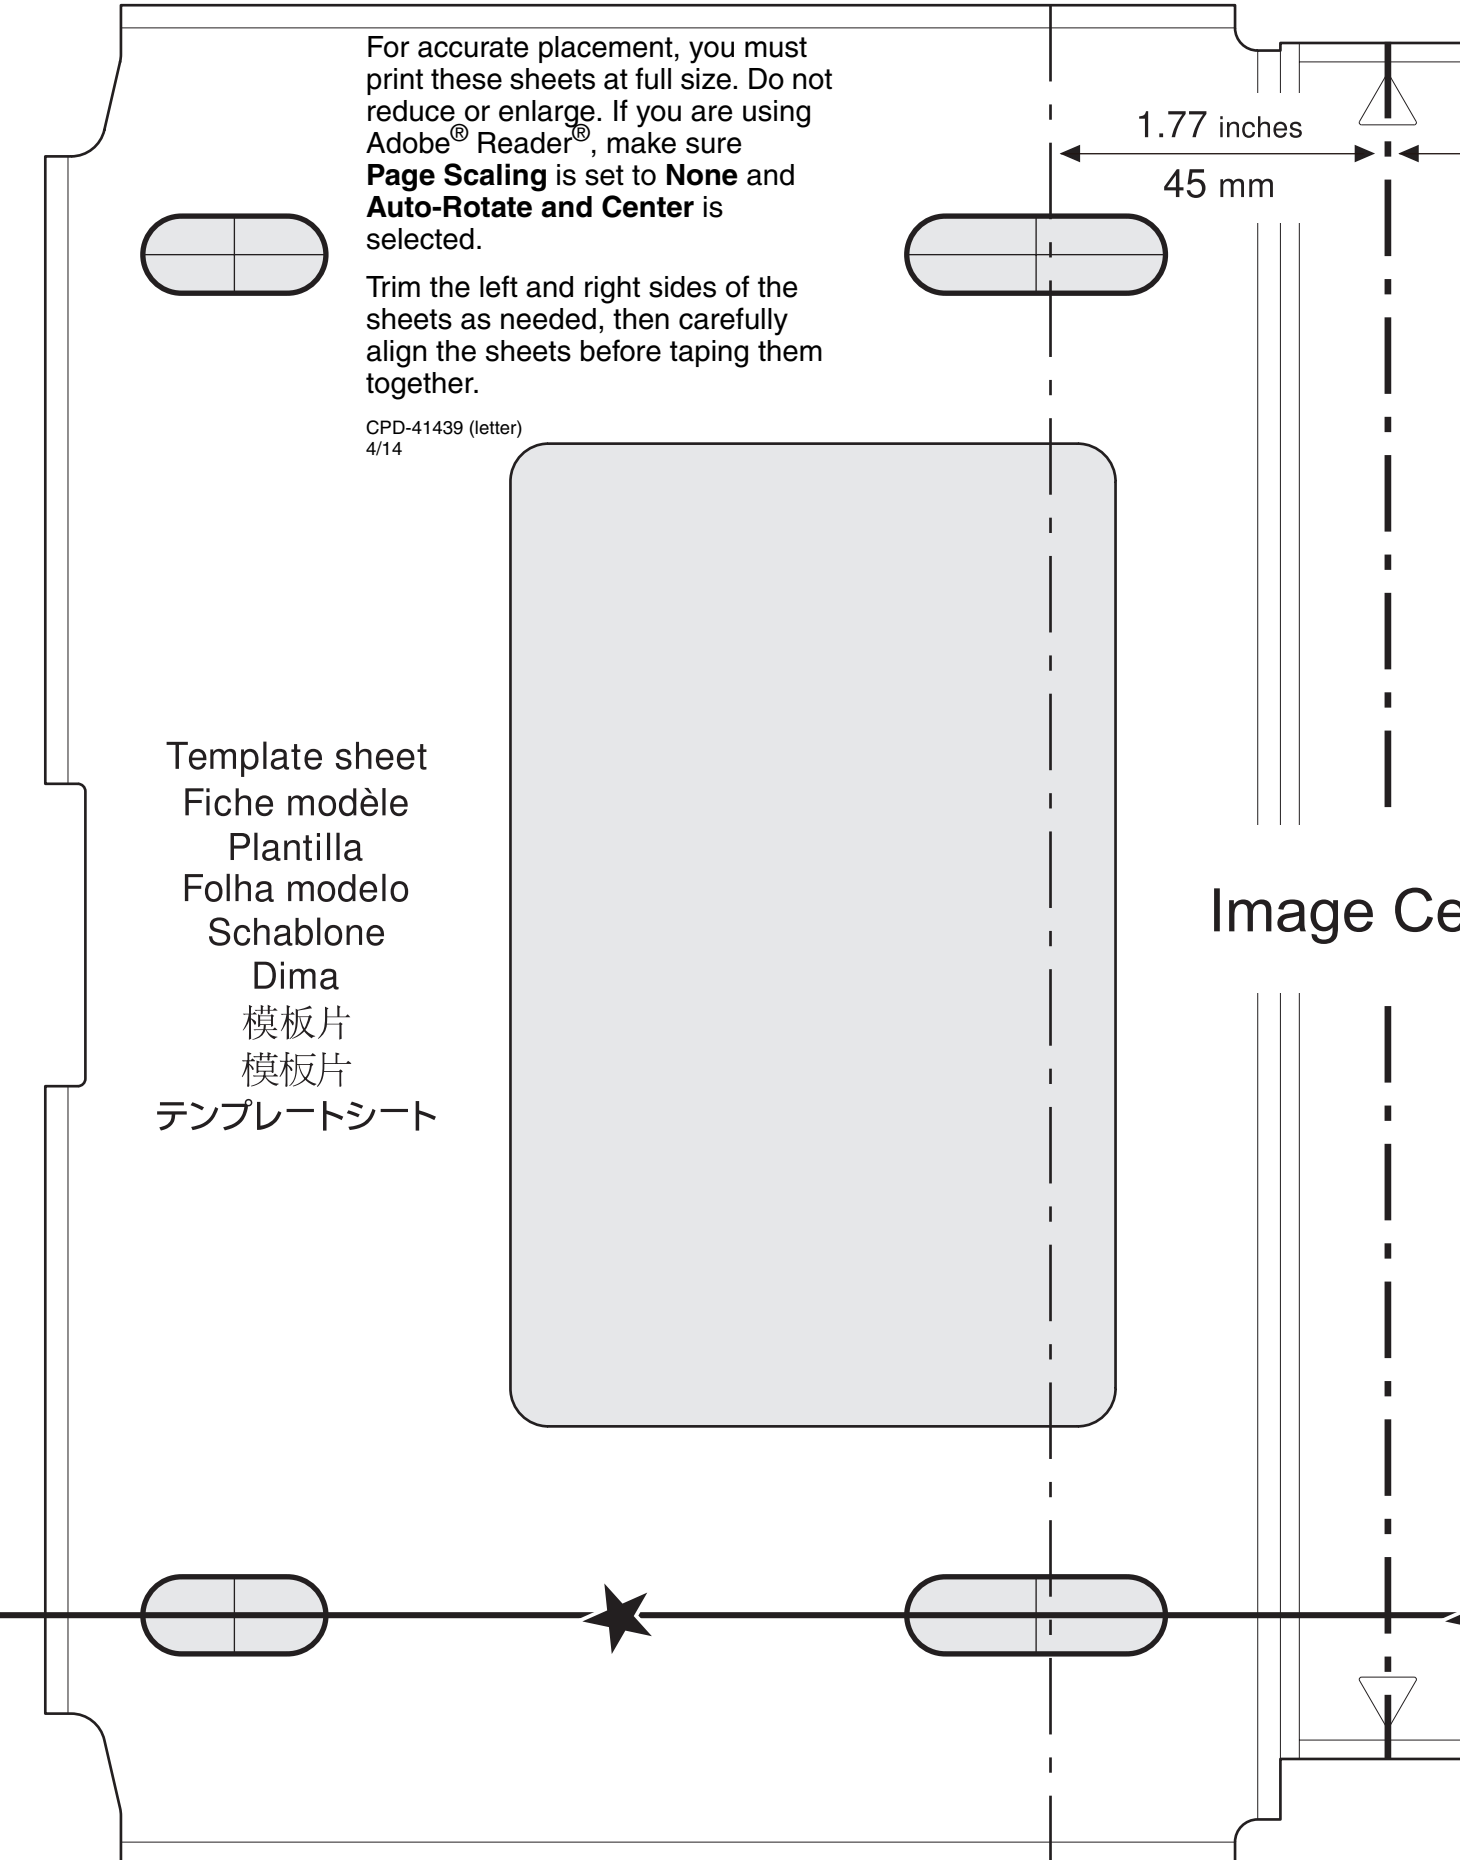

For accurate placement, you must print these sheets at full size. Do not reduce or enlarge. If you are using Adobe® Reader®, make sure **Page Scaling** is set to **None** and **Auto-Rotate and Center** is selected.

Trim the left and right sides of the sheets as needed, then carefully align the sheets before taping them together.

CPD-41439 (letter)
4/14

Template sheet
Fiche modèle
Plantilla
Folha modelo
Schablone
Dima
模板片
模板片
テンプレートシート

1.77 inches
45 mm

Image Ce